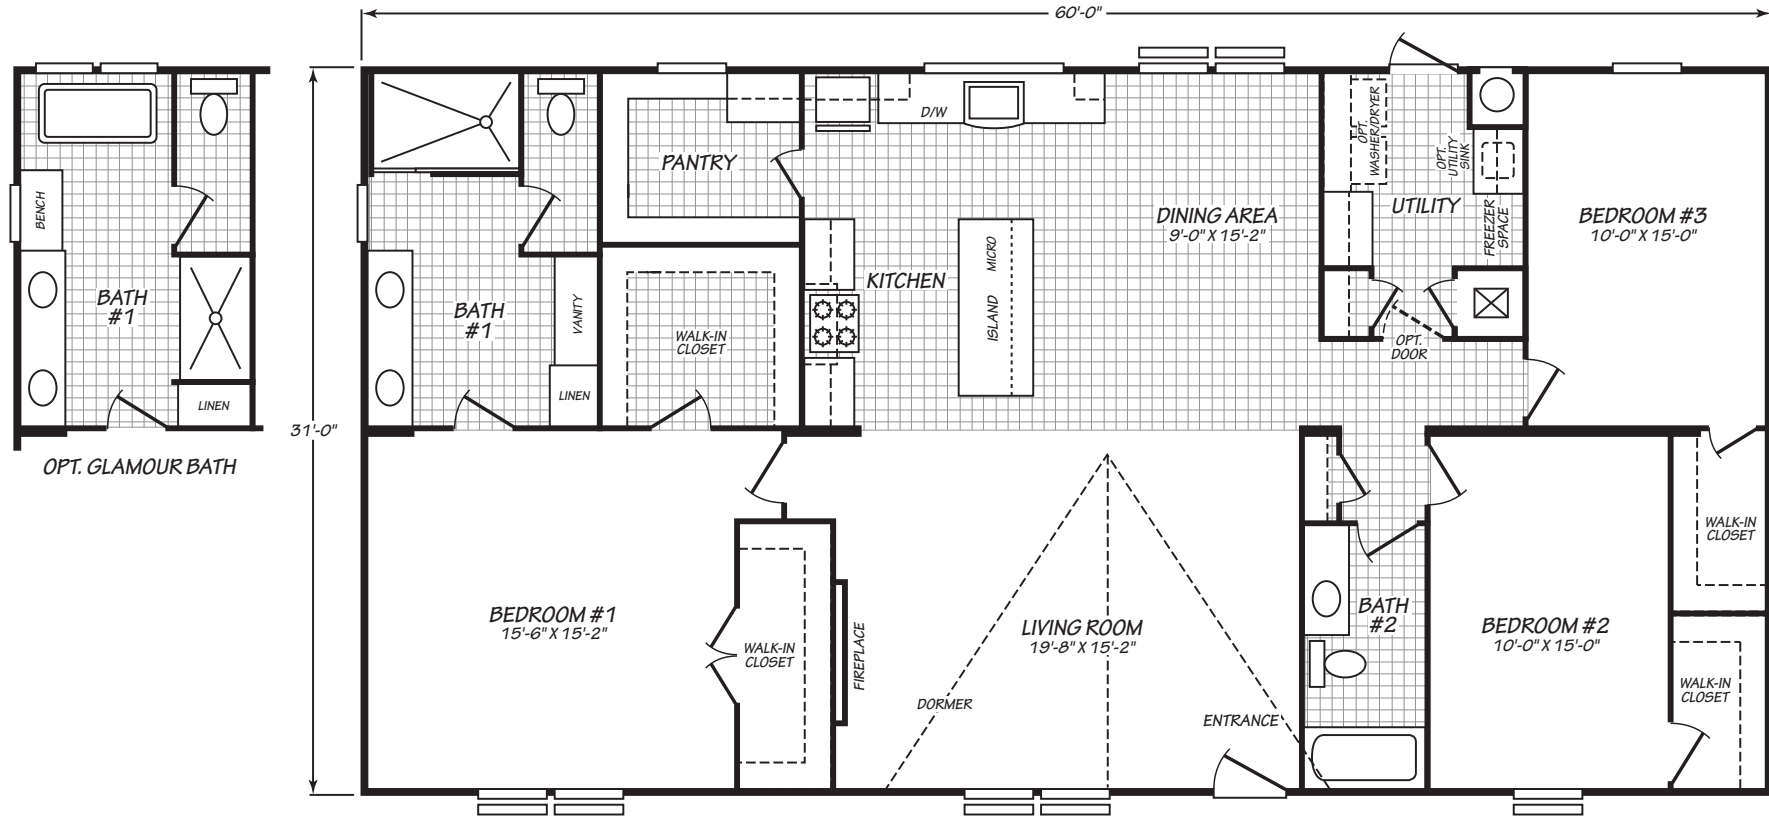

SUNDANCE

32603A

3 bedroom • 2 bathroom • 1,860 sqft

©2026 CAVCO INDUSTRIES INC. ALL RIGHTS RESERVED. All images are for illustrative purposes only and may include non-standard options. Standard features are subject to change. Contact the retailer or builder for current measurements and features.