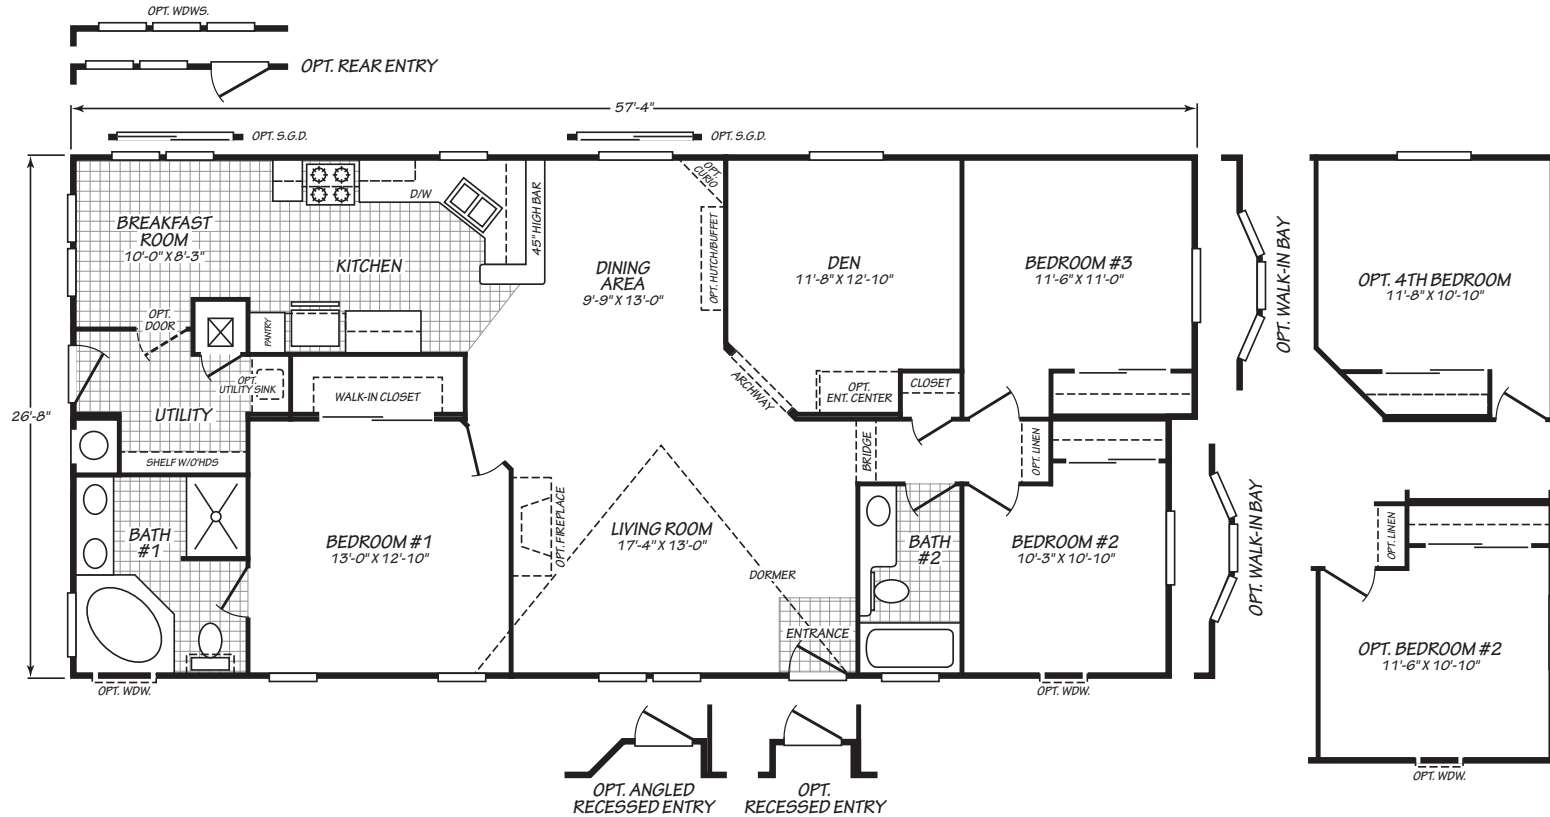

VOGUE 2

28573M

3 bedroom • 2 bathroom • 1,511 sqft

©2026 CAVCO INDUSTRIES INC. ALL RIGHTS RESERVED. All images are for illustrative purposes only and may include non-standard options. Standard features are subject to change. Contact the retailer or builder for current measurements and features.