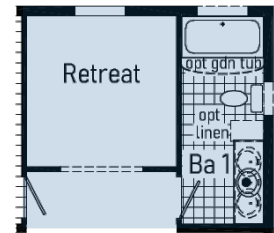

Cobra

Alternate Retreat

Optional 4th Bedroom
Replaces Flex Room

Master Bedroom

1600 sqft

2860

BZ28603B

GTX