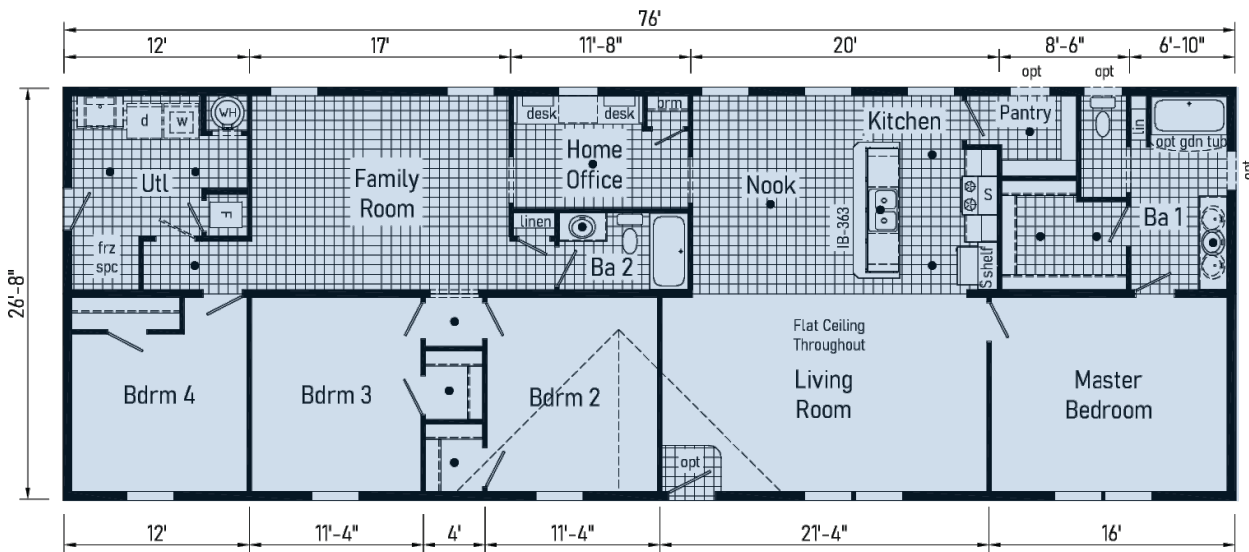

20898 Paint Blvd
Shippenville, PA 16254
(814) 226-9210
www.commodore-pa.com