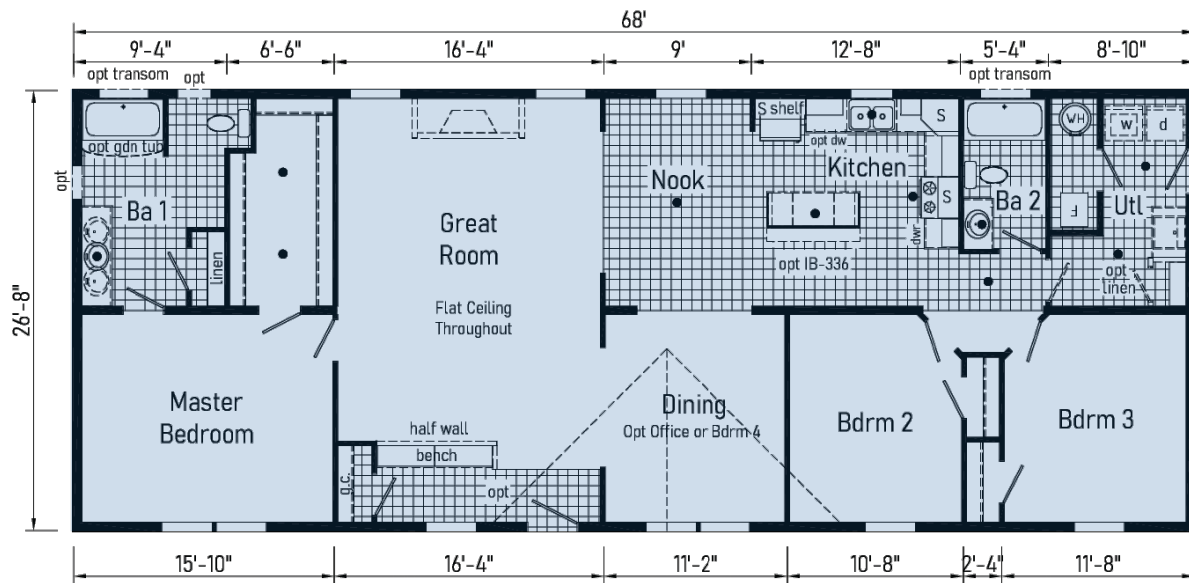

Cobra

Alternate Retreat

Optional 4th Bedroom
Replaces Flex Room

Master Bedroom

1600 sqft

2860

BZ28603B

GTX

AMX

BZ28643A

1707 sqft

2864

Cyclone

BZ28683A

1813 sqft

2868

Scan to
Watch Video!

Optional Covered Porch

Optional Stairwell

1813 sqft

2868

BZ28684A

Torino

Scan to
Watch Video!