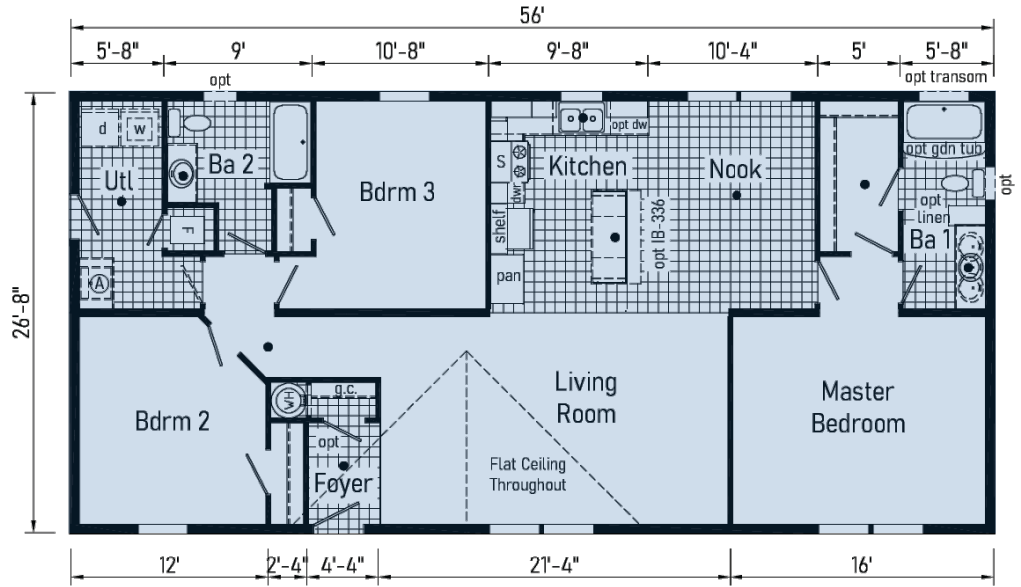

Scan to
Watch Video!

**Optional
Stairwell**
(omits pantry
)

Charger

BZ28523B

1387 sqft 2852

1387 sqft 2852

BZ28523E

Grand Am

1493 sqft

2856

BZ28563A

Wildcat

Optional Stairwell
(omits pantry)

Super Sport

BZ28563B

1493 sqft

Cobra

Alternate Retreat

Optional 4th Bedroom
Replaces Flex Room

Master Bedroom

1600 sqft

2860

BZ28603B

GTX