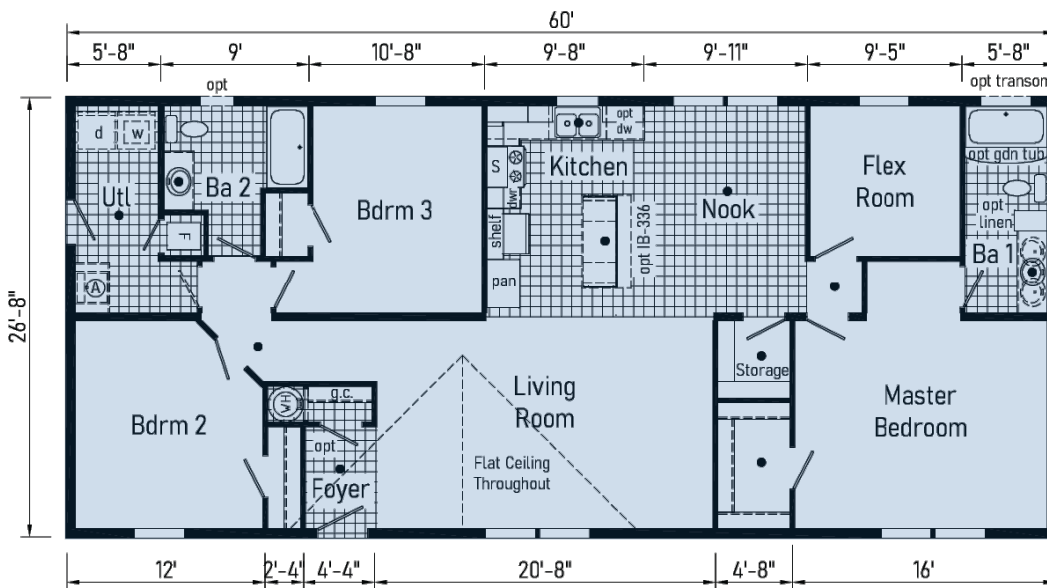

1493 sqft

2856

BZ28563A

Wildcat

Optional Stairwell
(omits pantry)

Super Sport

BZ28563B

1493 sqft

2856

Mach 1

BZ28563D

1493 sqft

2856

1600 sqft

2860

BZ28603A

Cobra

Alternate Retreat

Optional 4th Bedroom
Replaces Flex Room

Master Bedroom

1600 sqft

2860

BZ28603B

GTX