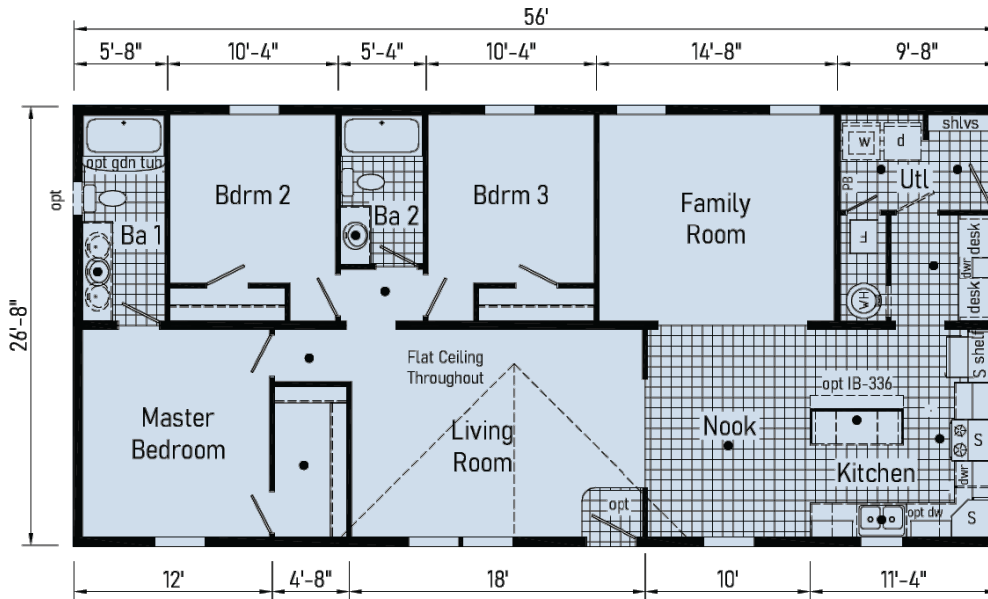

1493 sqft

2856

BZ28563A

Wildcat

Optional Stairwell
(omits pantry)

Super Sport

BZ28563B

1493 sqft

2856

Mach 1

BZ28563D

1493 sqft

2856

1600 sqft

2860

BZ28603A

Cobra

Alternate Retreat

Optional 4th Bedroom
Replaces Flex Room

Master Bedroom

1600 sqft

2860

BZ28603B

GTX