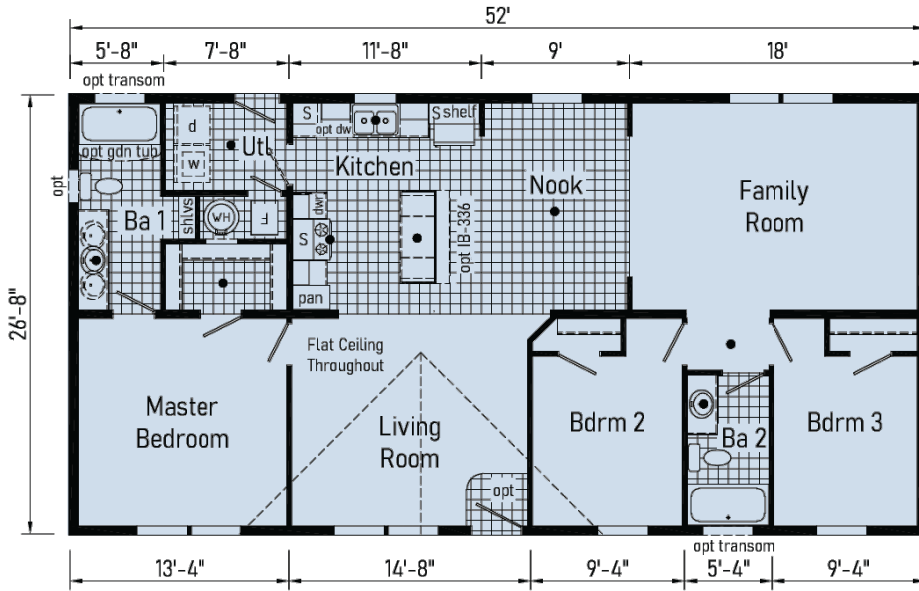

Scan to
Watch Video!

**Optional
Stairwell**
(omits pantry
)

Charger

BZ28523B

1387 sqft 2852

1387 sqft 2852

BZ28523E

Grand Am

1493 sqft

2856

BZ28563A

Wildcat

Optional Stairwell
(omits pantry)

Super Sport

BZ28563B

1493 sqft