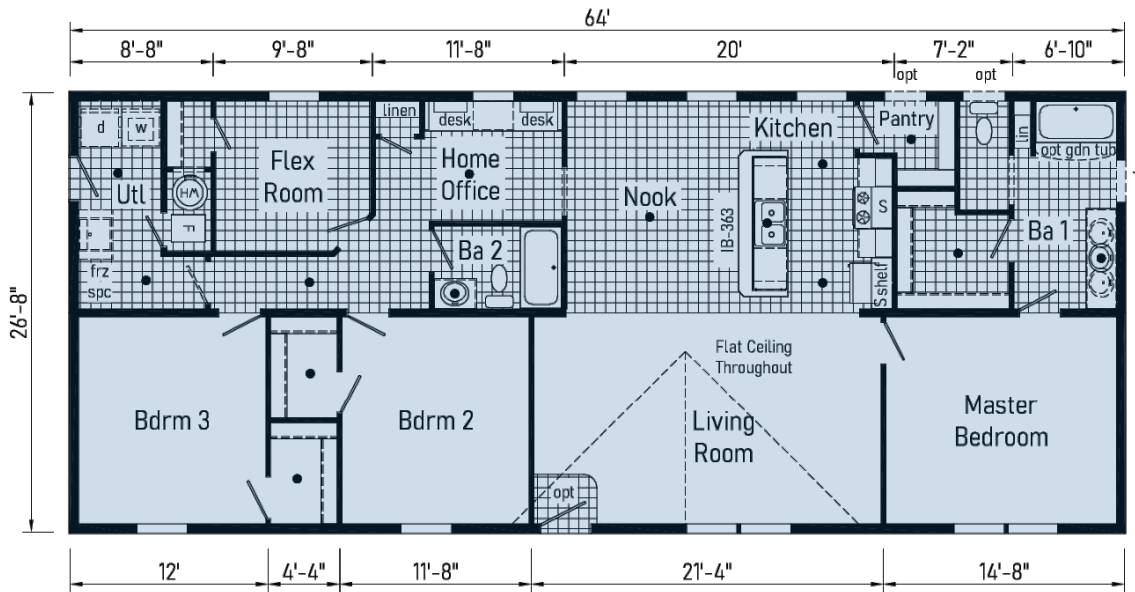

Cobra

Alternate Retreat

Optional 4th Bedroom
Replaces Flex Room

Master Bedroom

1600 sqft

2860

BZ28603B

GTX

AMX

BZ28643A

1707 sqft

2864

Cyclone

BZ28683A

1813 sqft

2868