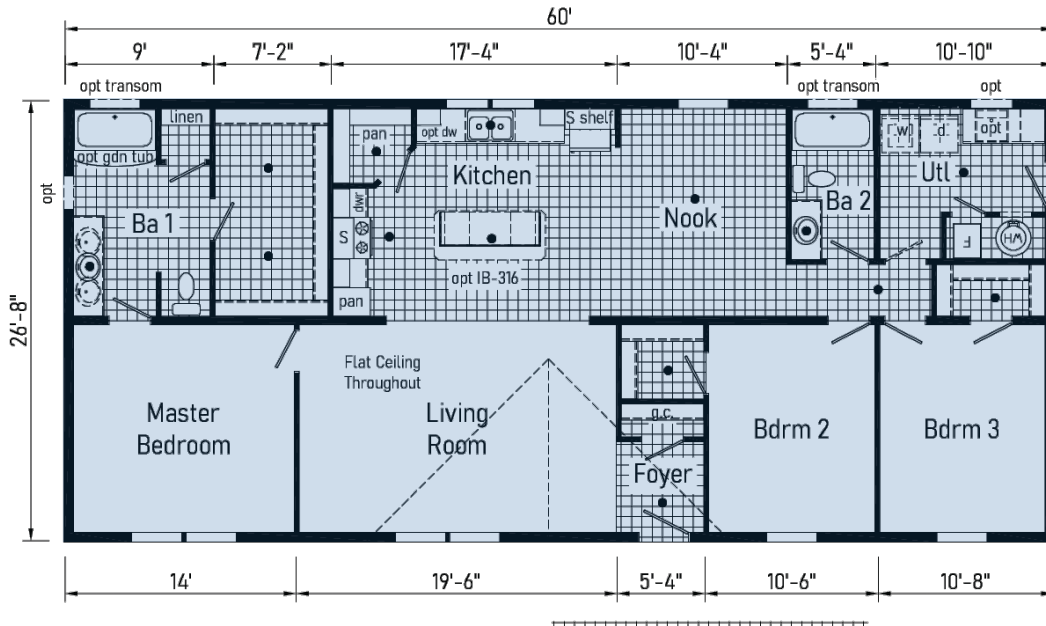

Cobra

Alternate Retreat

Optional 4th Bedroom
Replaces Flex Room

Master Bedroom

1600 sqft

2860

BZ28603B

GTX

AMX

BZ28643A

1707 sqft

2864

Cyclone

BZ28683A

1813 sqft

2868