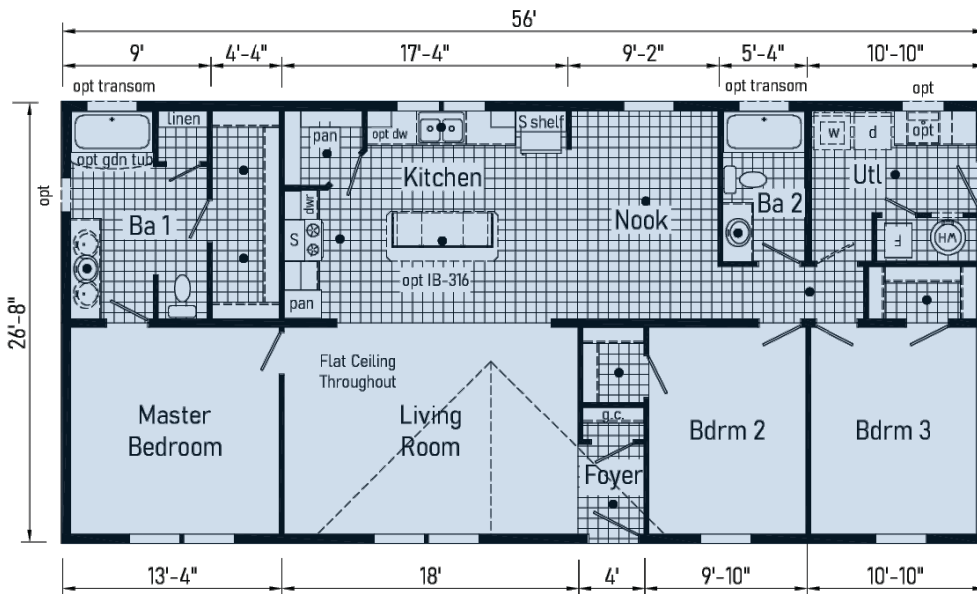

1493 sqft

2856

BZ28563A

Wildcat

Optional Stairwell
(omits pantry)

Super Sport

BZ28563B

1493 sqft

2856