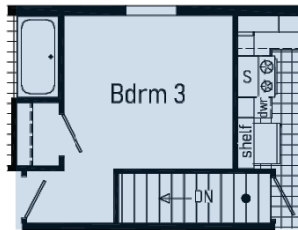

2856

Mach 1

BZ28563D

1493 sqft

2856

1600 sqft

2860

BZ28603A

Cobra

Alternate Retreat

Optional 4th Bedroom
Replaces Flex Room

Master Bedroom

1600 sqft

2860

BZ28603B

GTX