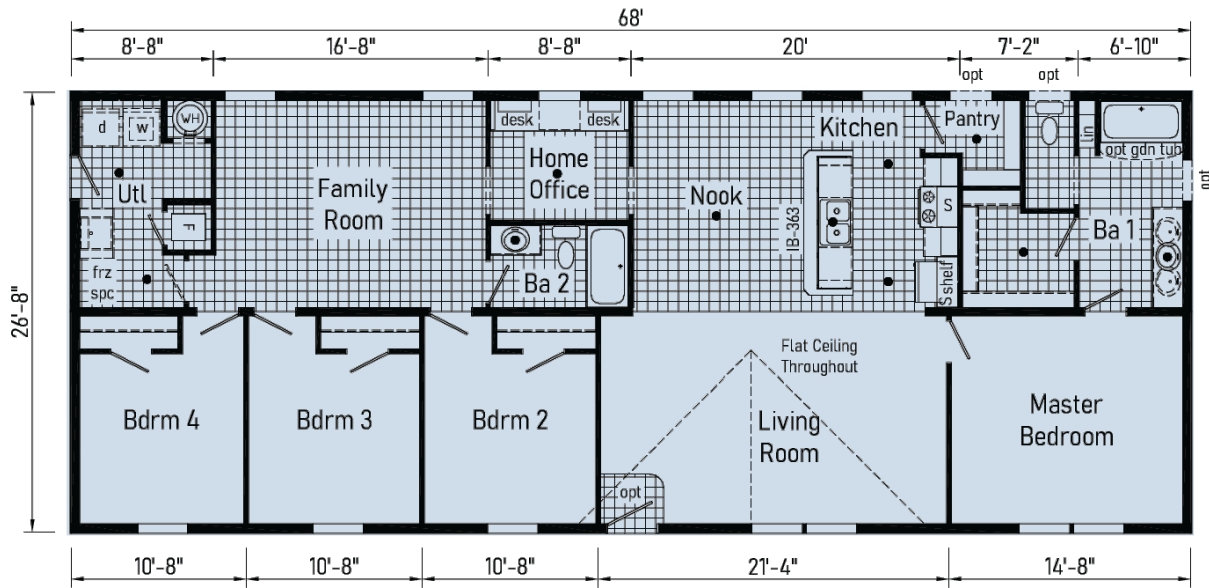

Scan to
Watch Video!

Optional Covered Porch

Optional Stairwell

1813 sqft

2868

BZ28684A

Torino

Scan to
Watch Video!