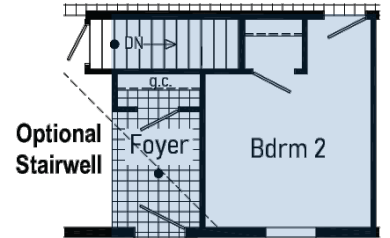

Cobra

Alternate Retreat

Optional 4th Bedroom
Replaces Flex Room

Master Bedroom

1600 sqft

2860

BZ28603B

GTX