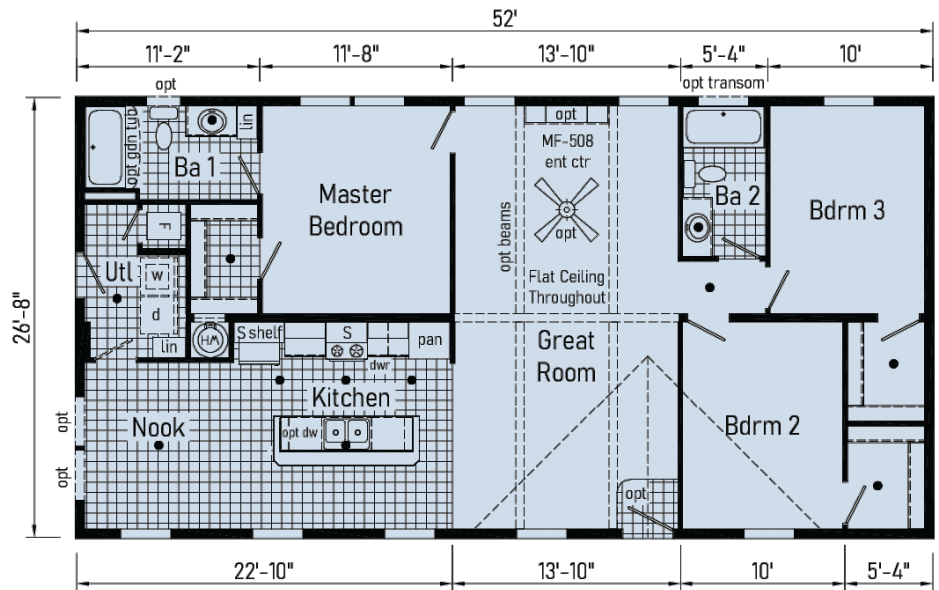

Scan to
Watch Video!

**Optional
Stairwell**
(omits pantry
)

Charger

BZ28523B

1387 sqft 2852

1387 sqft 2852

BZ28523E

Grand Am

1493 sqft

2856

BZ28563A

Wildcat

Optional Stairwell
(omits pantry)

Super Sport

BZ28563B

1493 sqft