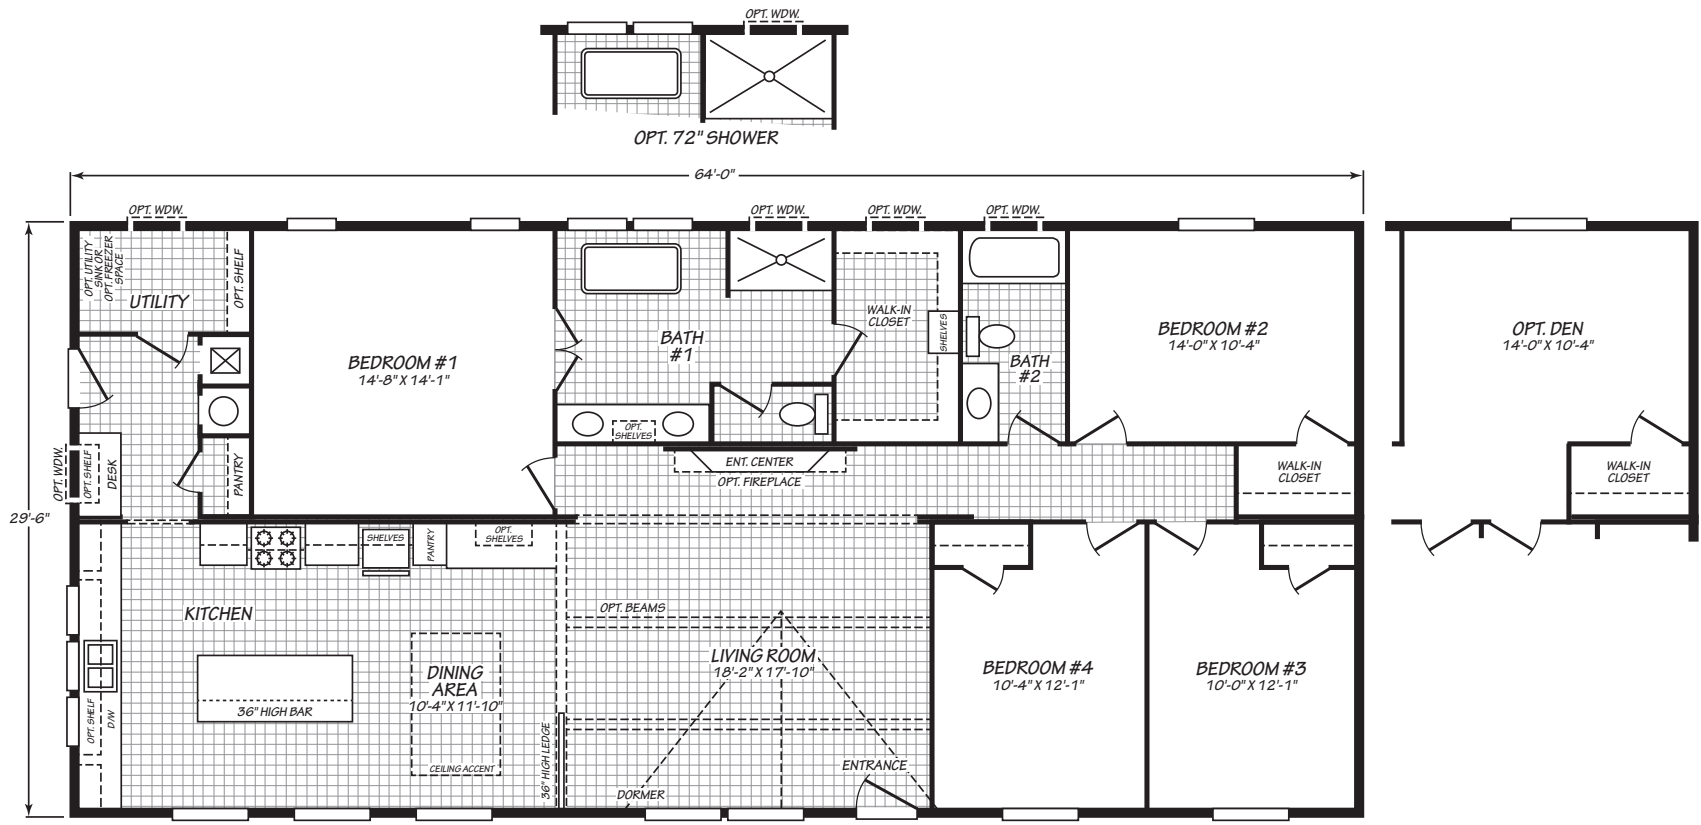

# WAVERLY CREST PRESTIGE

30603F  
4 bedroom • 2 bathroom • 1,888 sqft  
**4' STRETCH**

©2026 CAVCO INDUSTRIES INC. ALL RIGHTS RESERVED. All images are for illustrative purposes only and may include non-standard options. Standard features are subject to change. Contact the retailer or builder for current measurements and features.