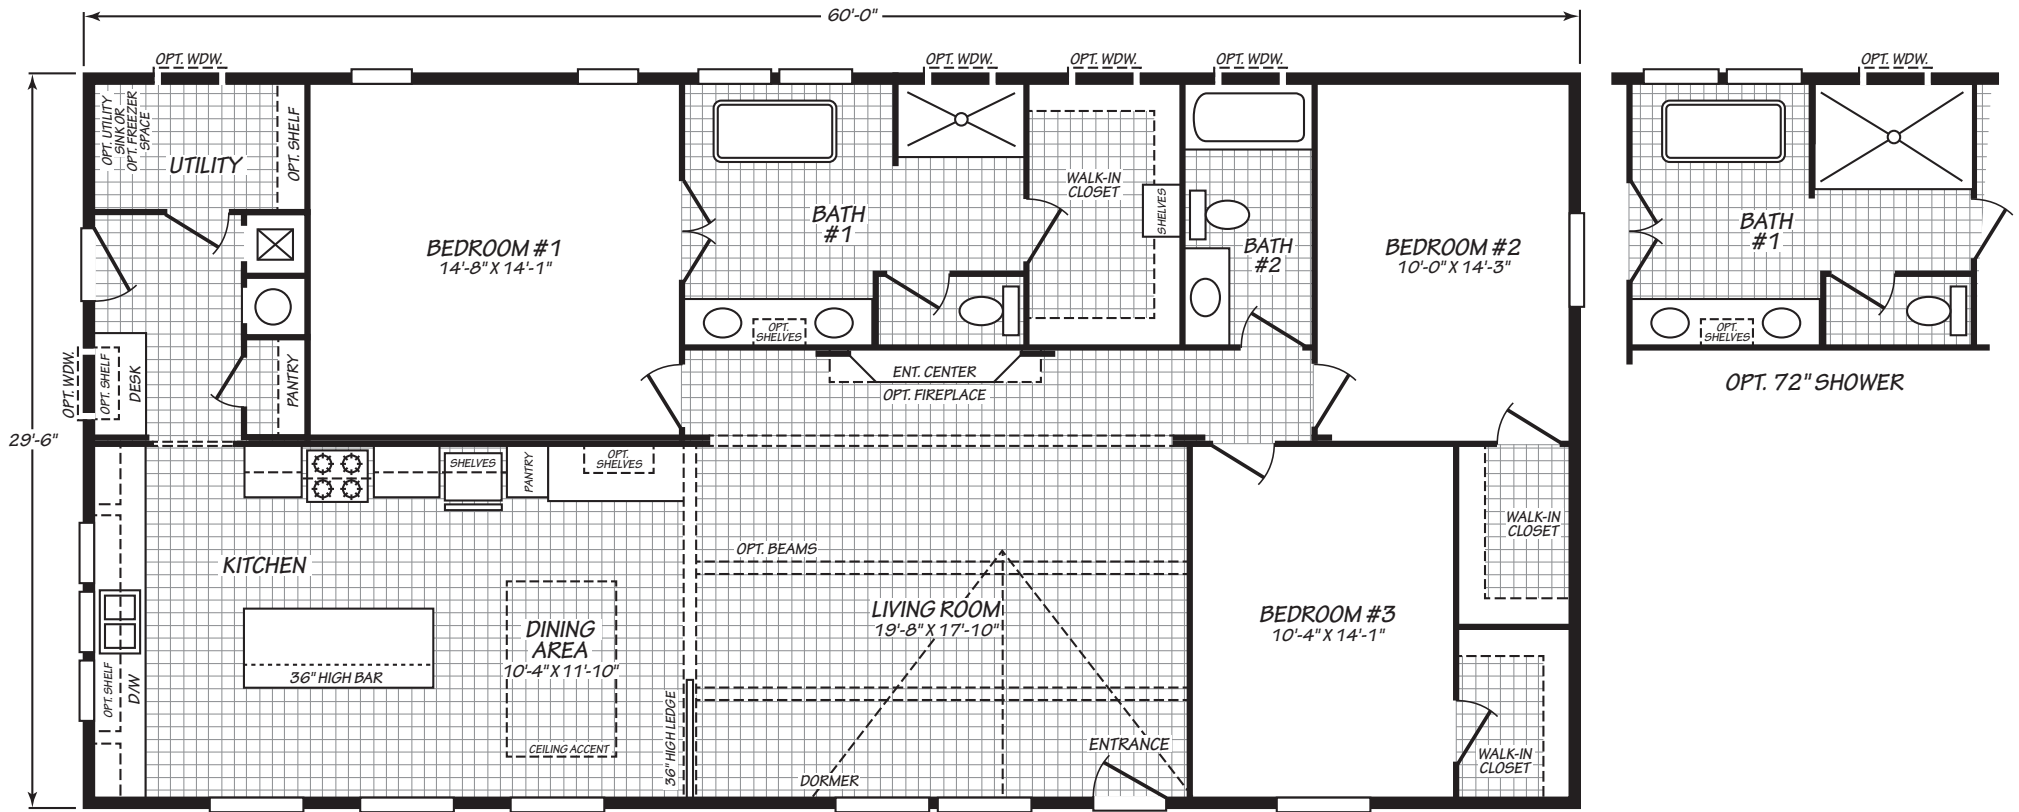

WAVERLY CREST PRESTIGE

30603F
3 bedroom • 2 bathroom • 1,770 sqft

©2026 CAVCO INDUSTRIES INC. ALL RIGHTS RESERVED. All images are for illustrative purposes only and may include non-standard options. Standard features are subject to change. Contact the retailer or builder for current measurements and features.