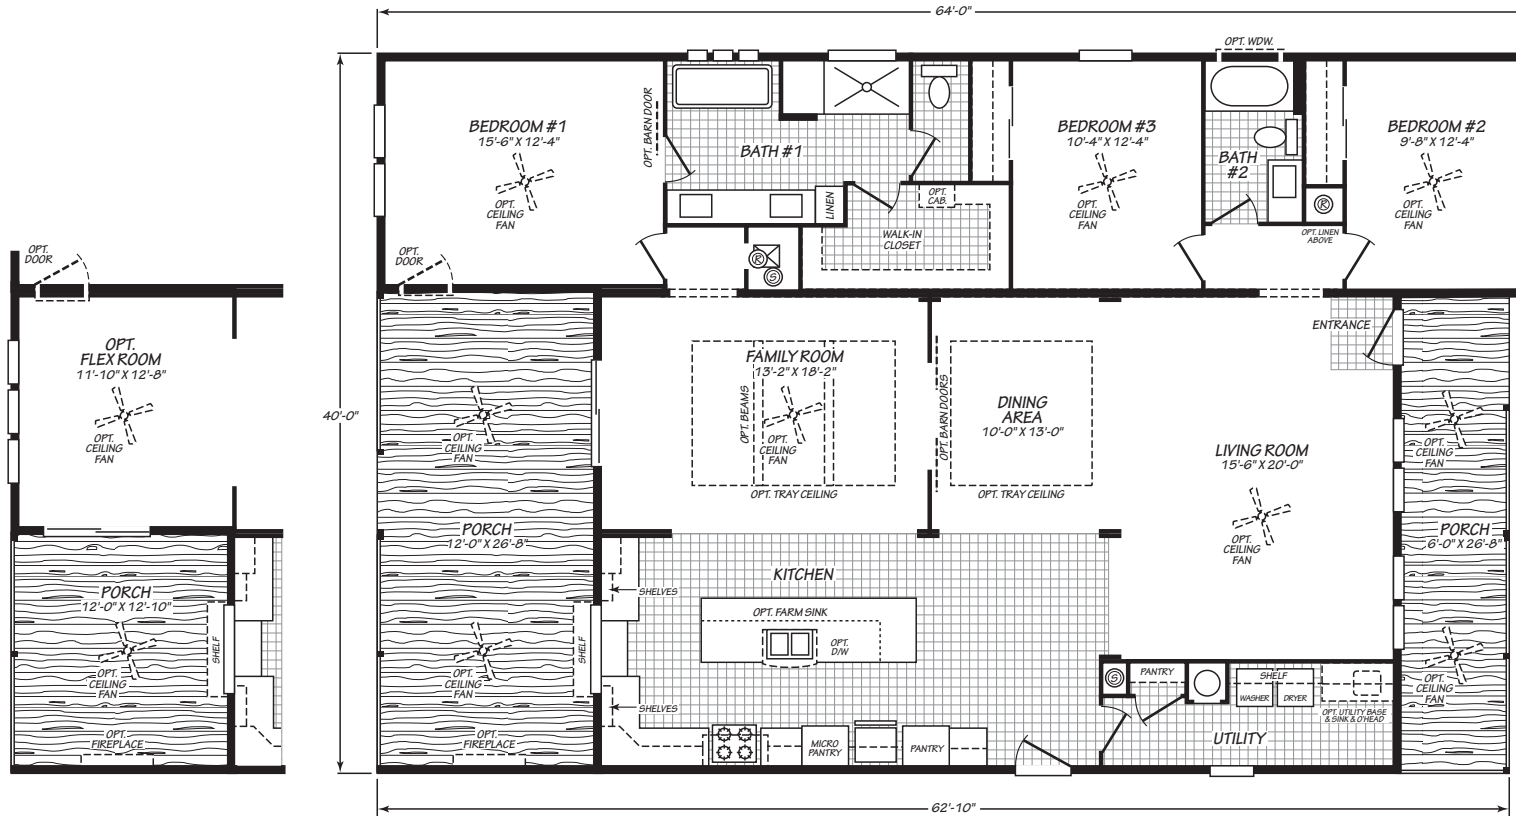

# TIMBERLAND

40643B

3 bedroom • 2 bathroom • 2,529 sqft

©2026 CAVCO INDUSTRIES INC. ALL RIGHTS RESERVED. All images are for illustrative purposes only and may include non-standard options. Standard features are subject to change. Contact the retailer or builder for current measurements and features.