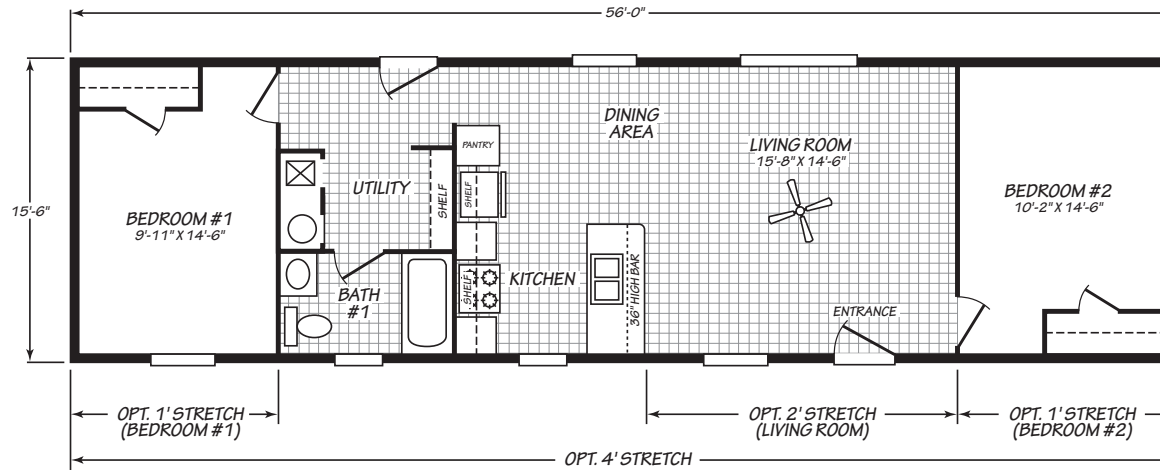

PURE HOMES

16562U

2 bedroom • 1 bathroom • 868 sqft

1 Bedroom • 1 Bath • 744 SQ. FT. WITH OPT. PORCH

©2026 CAVCO INDUSTRIES INC. ALL RIGHTS RESERVED. All images are for illustrative purposes only and may include non-standard options. Standard features are subject to change. Contact the retailer or builder for current measurements and features.