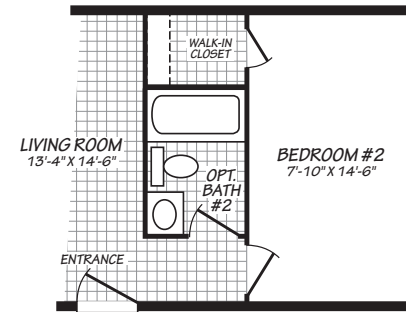

PURE HOMES

16562U

2 bedroom • 1 bathroom • 868 sqft

1 Bedroom • 1 Bath • 744 SQ. FT. WITH OPT. PORCH

©2026 CAVCO INDUSTRIES INC. ALL RIGHTS RESERVED. All images are for illustrative purposes only and may include non-standard options. Standard features are subject to change. Contact the retailer or builder for current measurements and features.