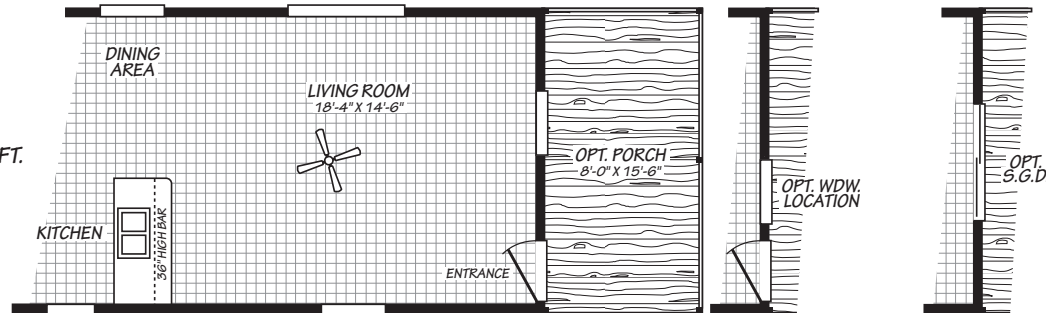

PURE HOMES

16562U

2 bedroom • 1 bathroom • 868 sqft

1 Bedroom • 1 Bath • 744 SQ. FT. WITH OPT. PORCH

©2026 CAVCO INDUSTRIES INC. ALL RIGHTS RESERVED. All images are for illustrative purposes only and may include non-standard options. Standard features are subject to change. Contact the retailer or builder for current measurements and features.