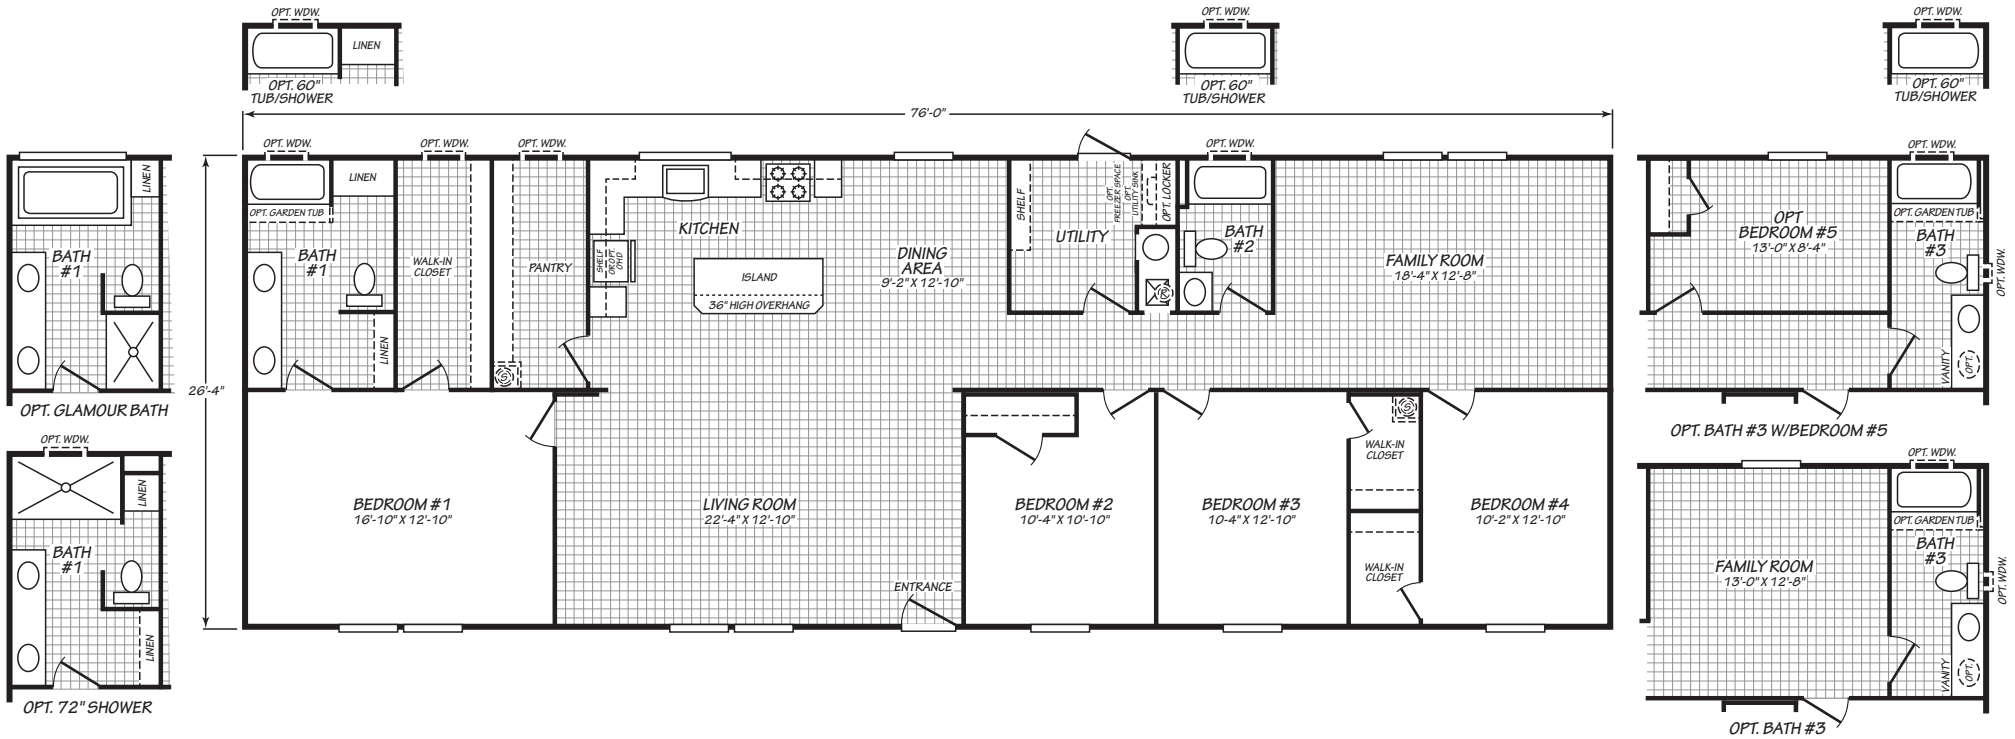

THE SUMMIT

28764B
4 bedroom • 2 bathroom • 2,001 sqft

©2026 CAVCO INDUSTRIES INC. ALL RIGHTS RESERVED. All images are for illustrative purposes only and may include non-standard options. Standard features are subject to change. Contact the retailer or builder for current measurements and features.