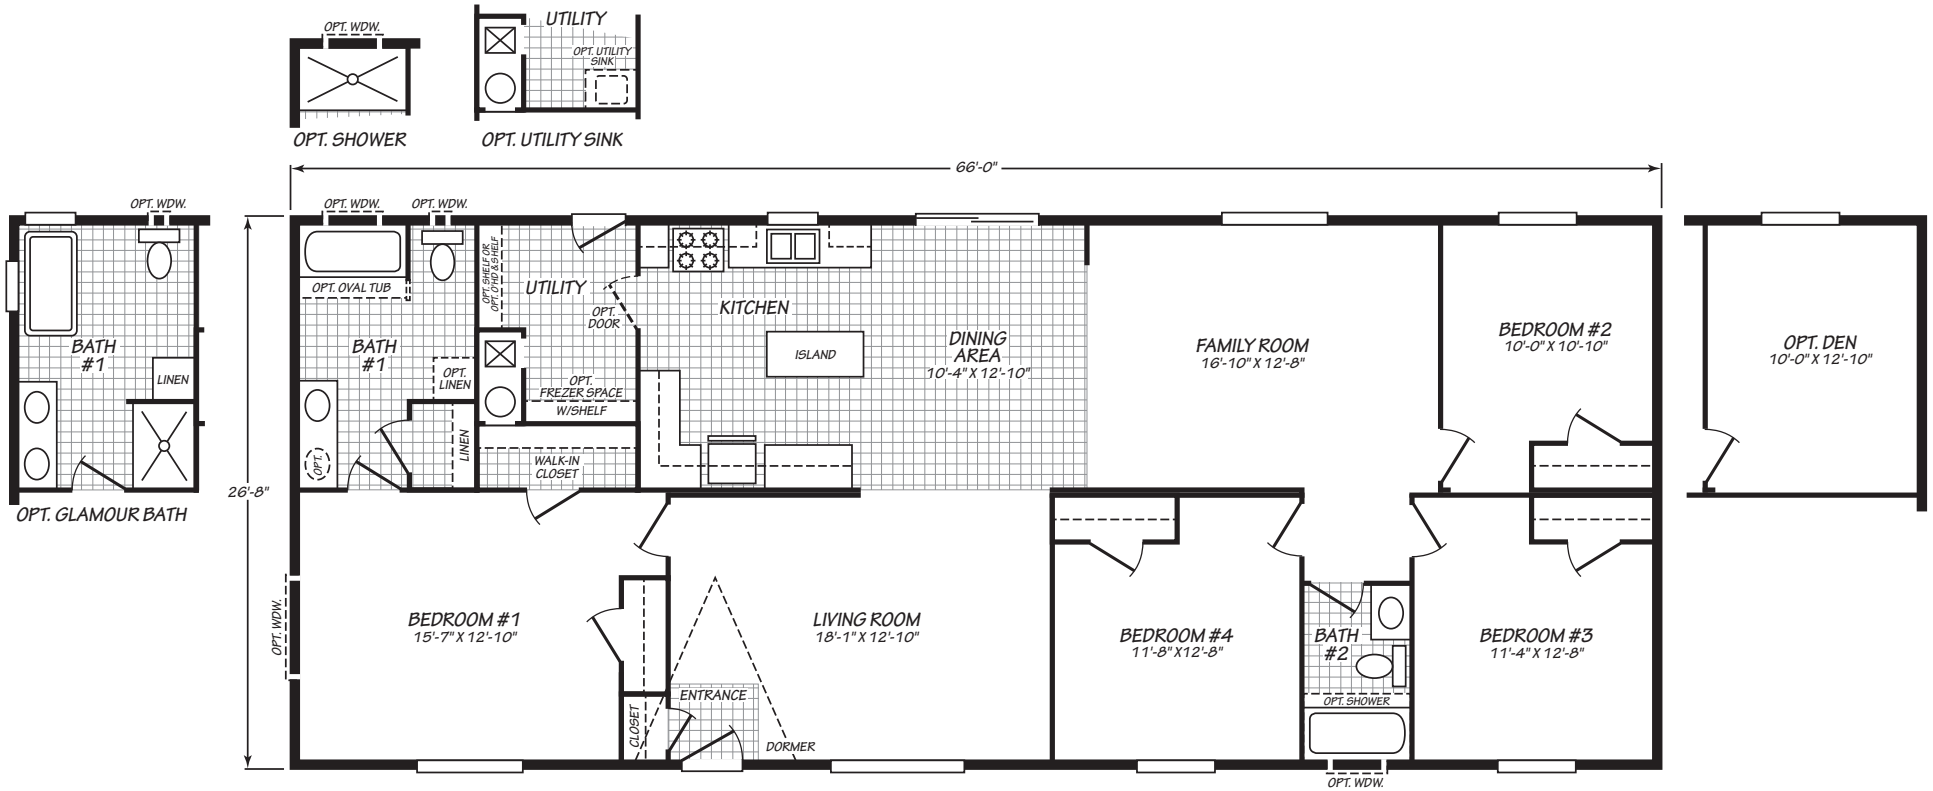

EAGLE

28664S

4 bedroom • 2 bathroom • 1,760 sqft

©2026 CAVCO INDUSTRIES INC. ALL RIGHTS RESERVED. All images are for illustrative purposes only and may include non-standard options. Standard features are subject to change. Contact the retailer or builder for current measurements and features.