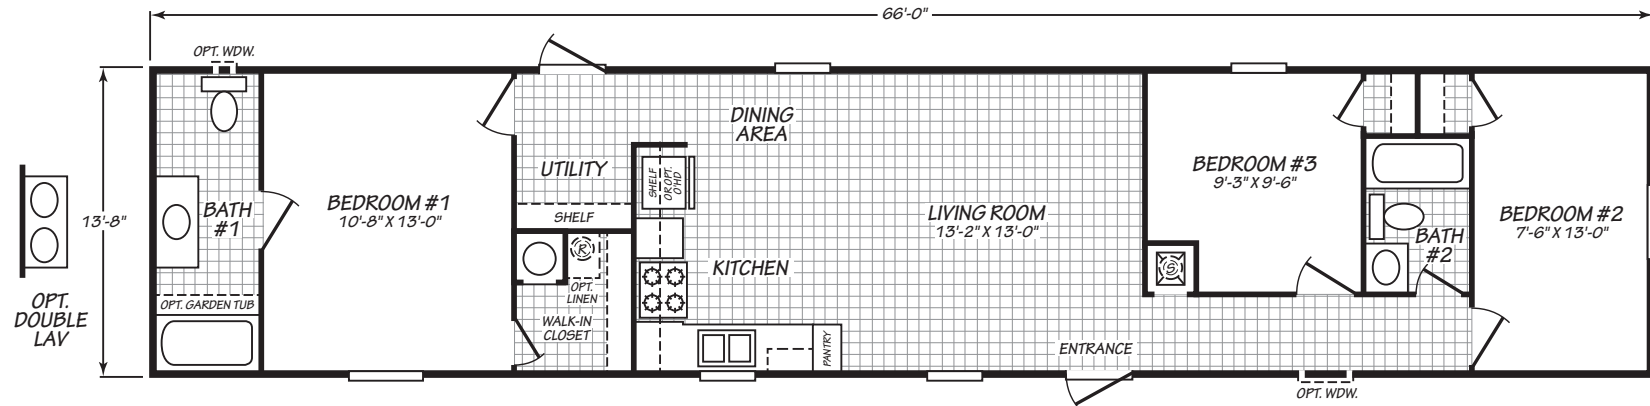

# WESTFIELD CLASSIC

146631

3 bedroom • 2 bathroom • 902 sqft

©2026 CAVCO INDUSTRIES INC. ALL RIGHTS RESERVED. All images are for illustrative purposes only and may include non-standard options. Standard features are subject to change. Contact the retailer or builder for current measurements and features.