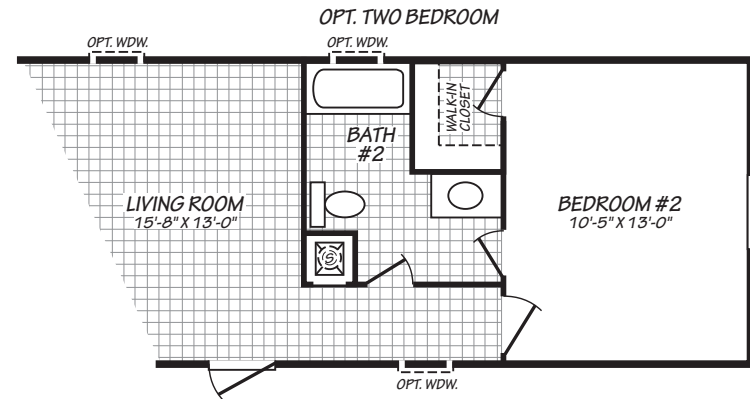

# WESTFIELD CLASSIC

146631

3 bedroom • 2 bathroom • 902 sqft

©2026 CAVCO INDUSTRIES INC. ALL RIGHTS RESERVED. All images are for illustrative purposes only and may include non-standard options. Standard features are subject to change. Contact the retailer or builder for current measurements and features.