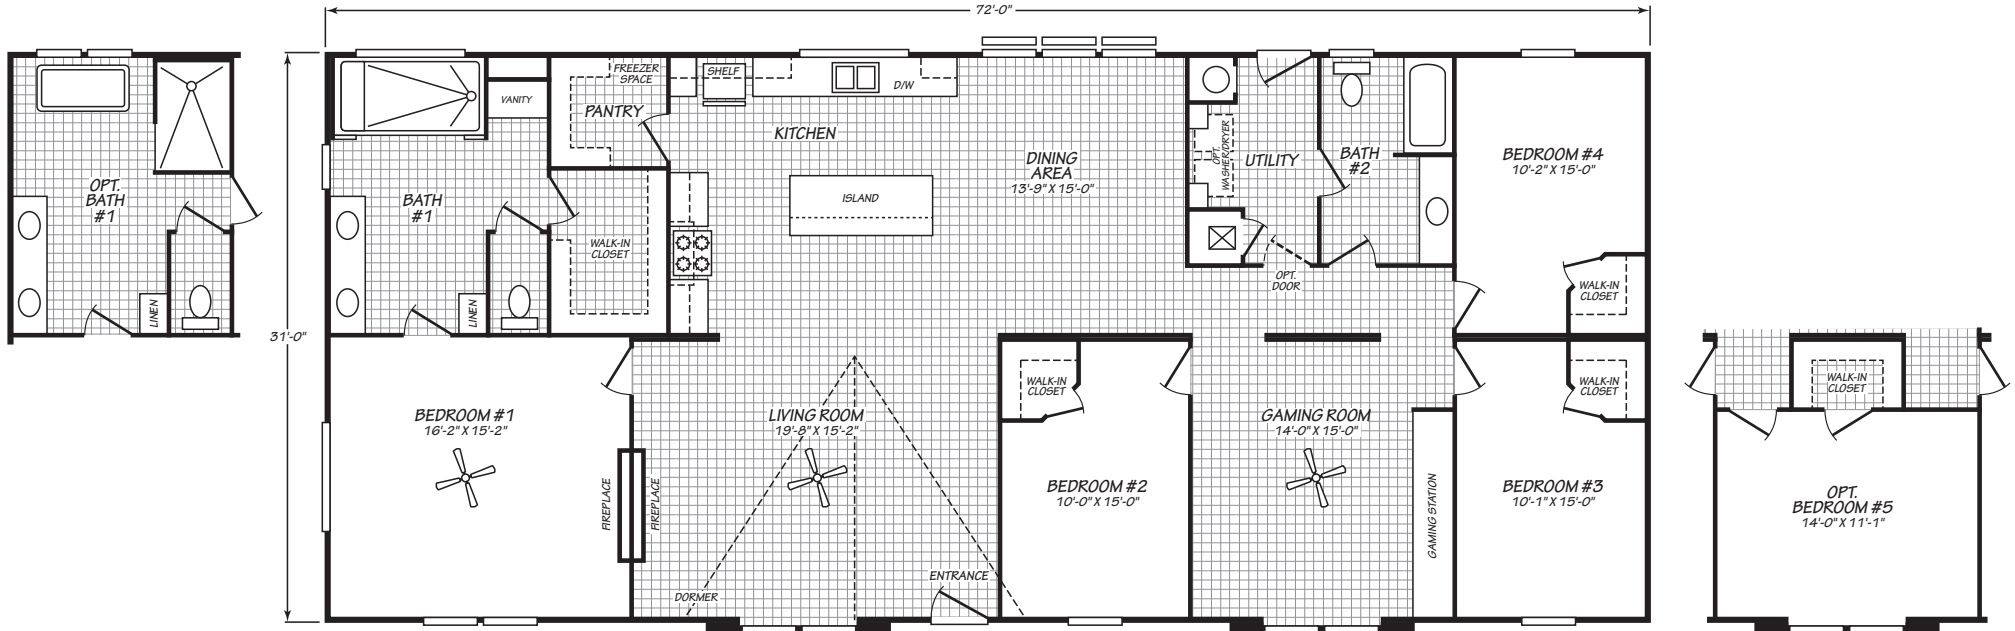

# LUXE HAVEN

32724A

4 bedroom • 2 bathroom • 2,232 sqft

©2026 CAVCO INDUSTRIES INC. ALL RIGHTS RESERVED. All images are for illustrative purposes only and may include non-standard options. Standard features are subject to change. Contact the retailer or builder for current measurements and features.