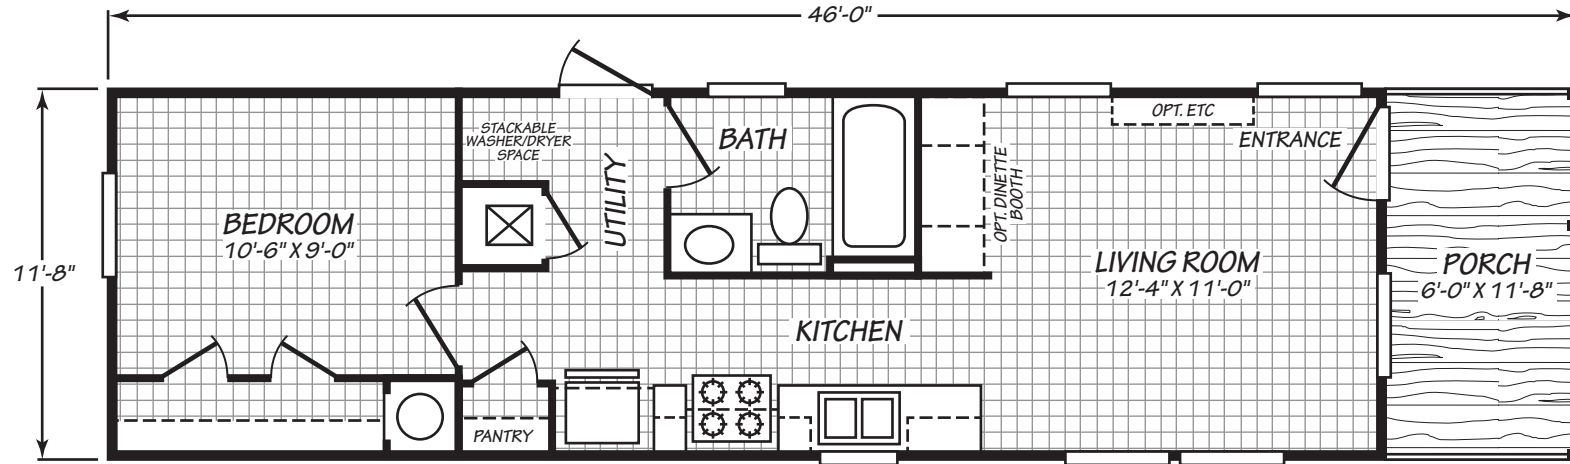

KEYSTONE

12401U

1 bedroom • 1 bathroom • 466 sqft

©2026 CAVCO INDUSTRIES INC. ALL RIGHTS RESERVED. All images are for illustrative purposes only and may include non-standard options. Standard features are subject to change. Contact the retailer or builder for current measurements and features.