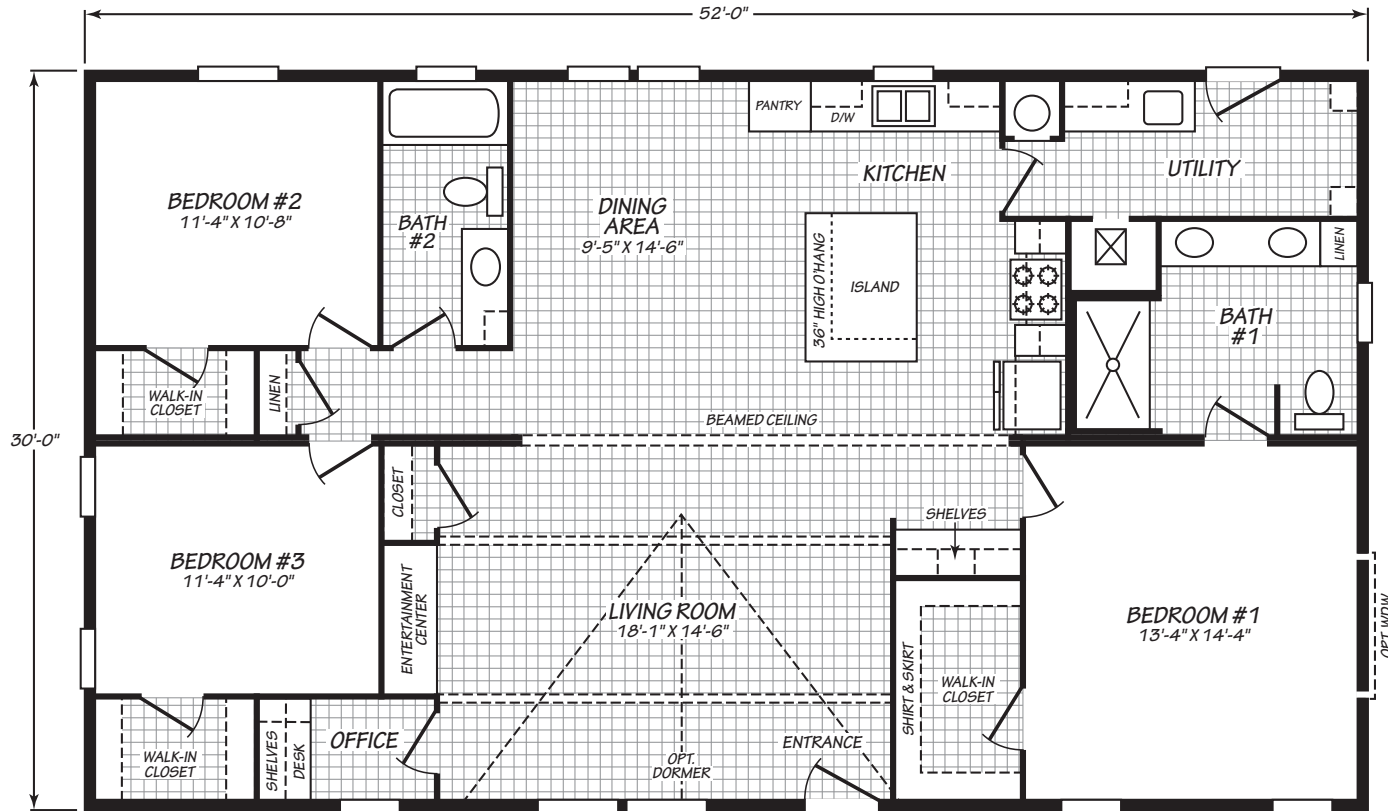

FLEETWOOD ELITE

32523D

3 bedroom • 2 bathroom • 1,560 sqft

©2026 CAVCO INDUSTRIES INC. ALL RIGHTS RESERVED. All images are for illustrative purposes only and may include non-standard options. Standard features are subject to change. Contact the retailer or builder for current measurements and features.