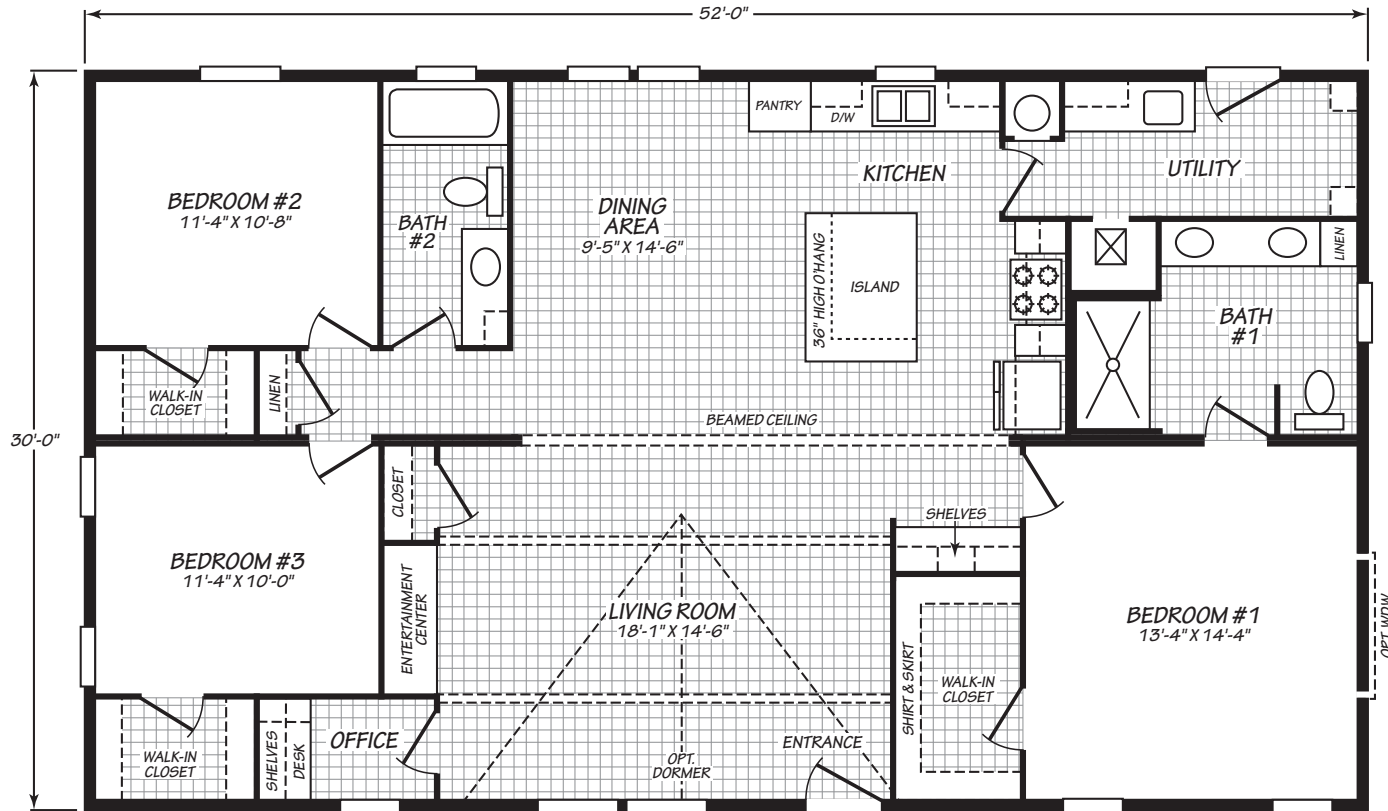

FLEETWOOD ELITE

32523D

3 bedroom • 2 bathroom • 1,560 sqft

©2026 CAVCO INDUSTRIES INC. ALL RIGHTS RESERVED. All images are for illustrative purposes only and may include non-standard options. Standard features are subject to change. Contact the retailer or builder for current measurements and features.