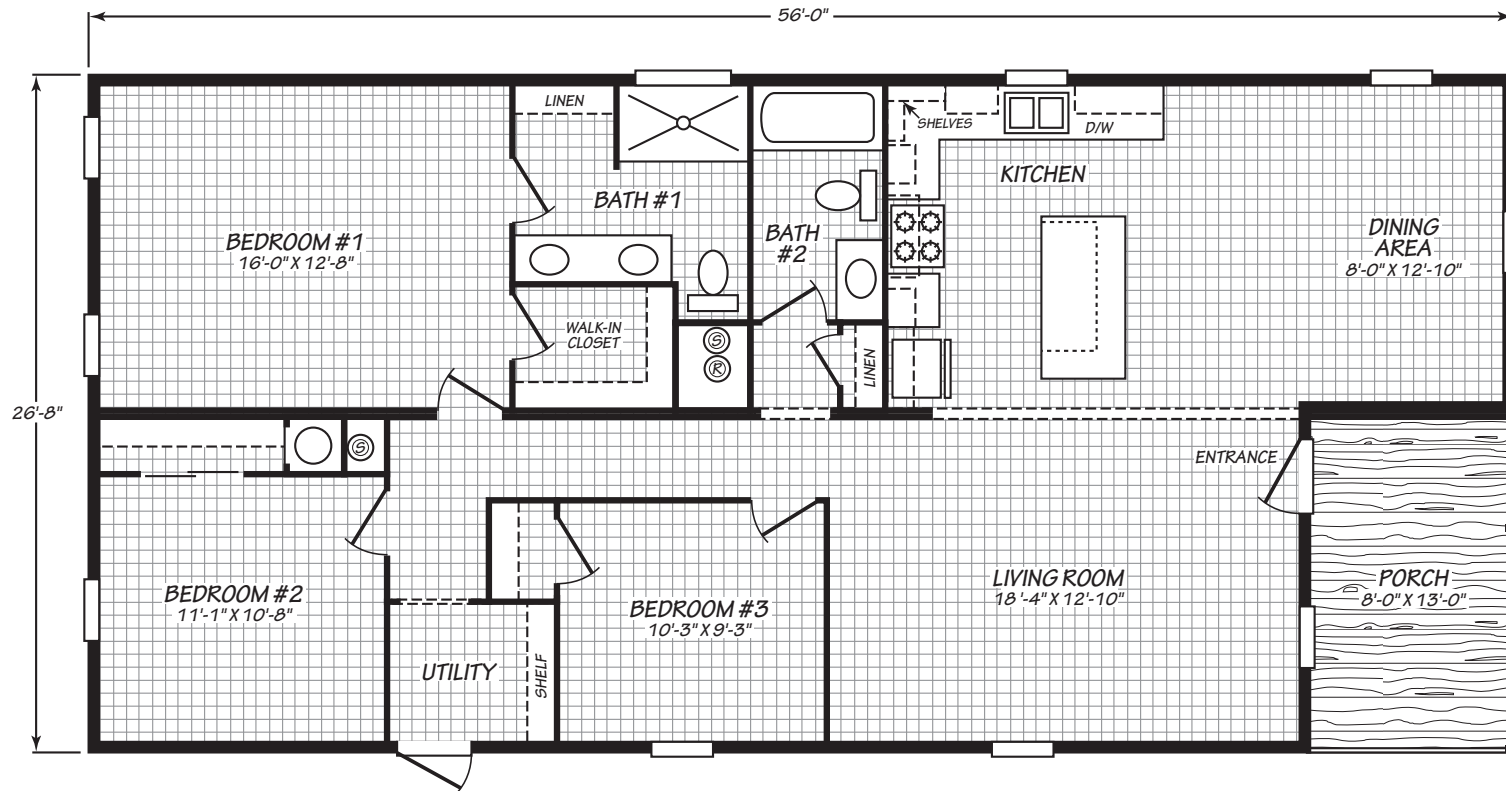

CRAFT SELECT

28563B
3 bedroom • 2 bathroom • 1,389 sqft

©2026 CAVCO INDUSTRIES INC. ALL RIGHTS RESERVED. All images are for illustrative purposes only and may include non-standard options. Standard features are subject to change. Contact the retailer or builder for current measurements and features.