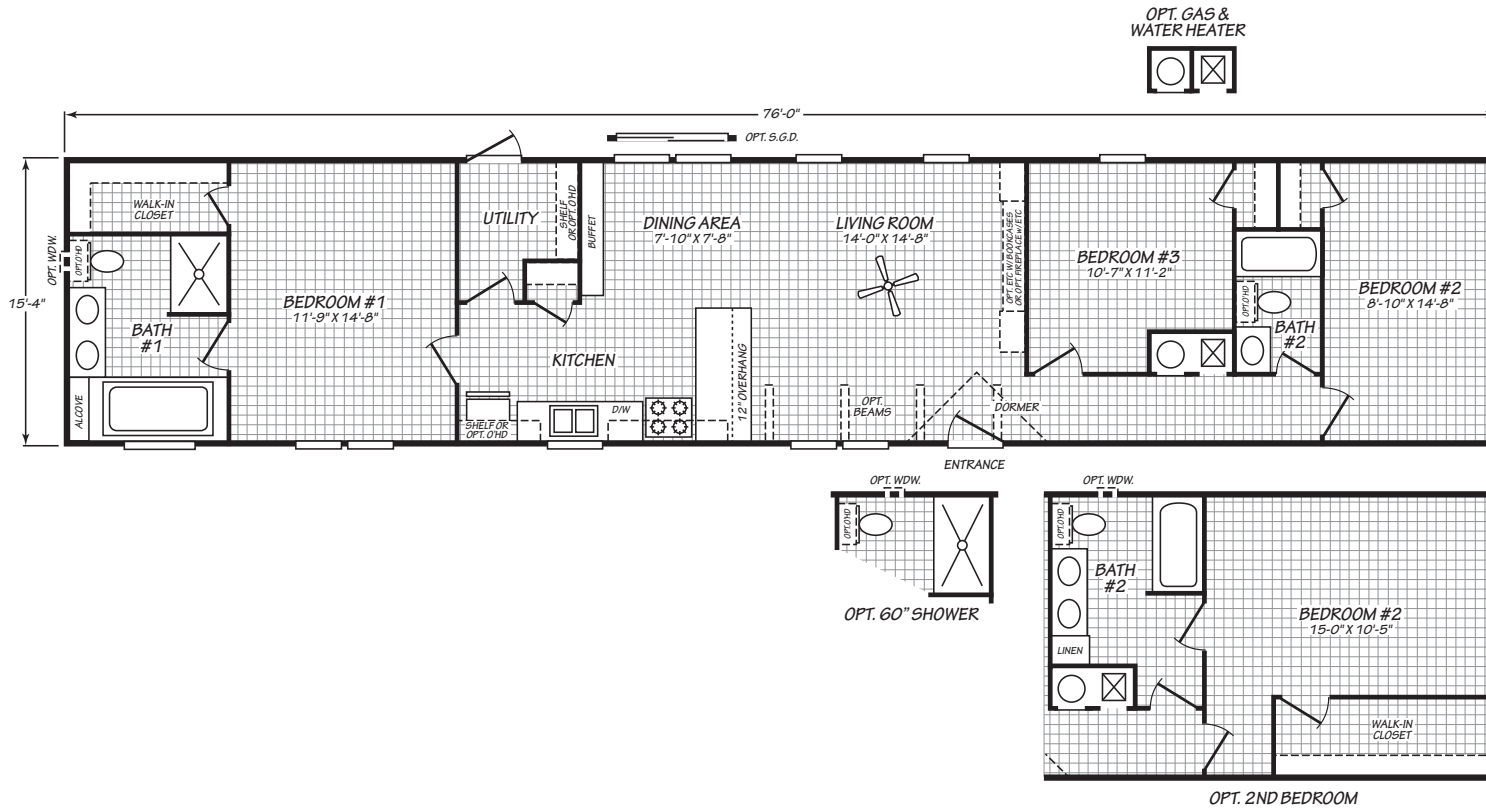

VALU MAXX PREMIER

16763R
3 bedroom • 2 bathroom • 1,165 sqft

©2026 CAVCO INDUSTRIES INC. ALL RIGHTS RESERVED. All images are for illustrative purposes only and may include non-standard options. Standard features are subject to change. Contact the retailer or builder for current measurements and features.