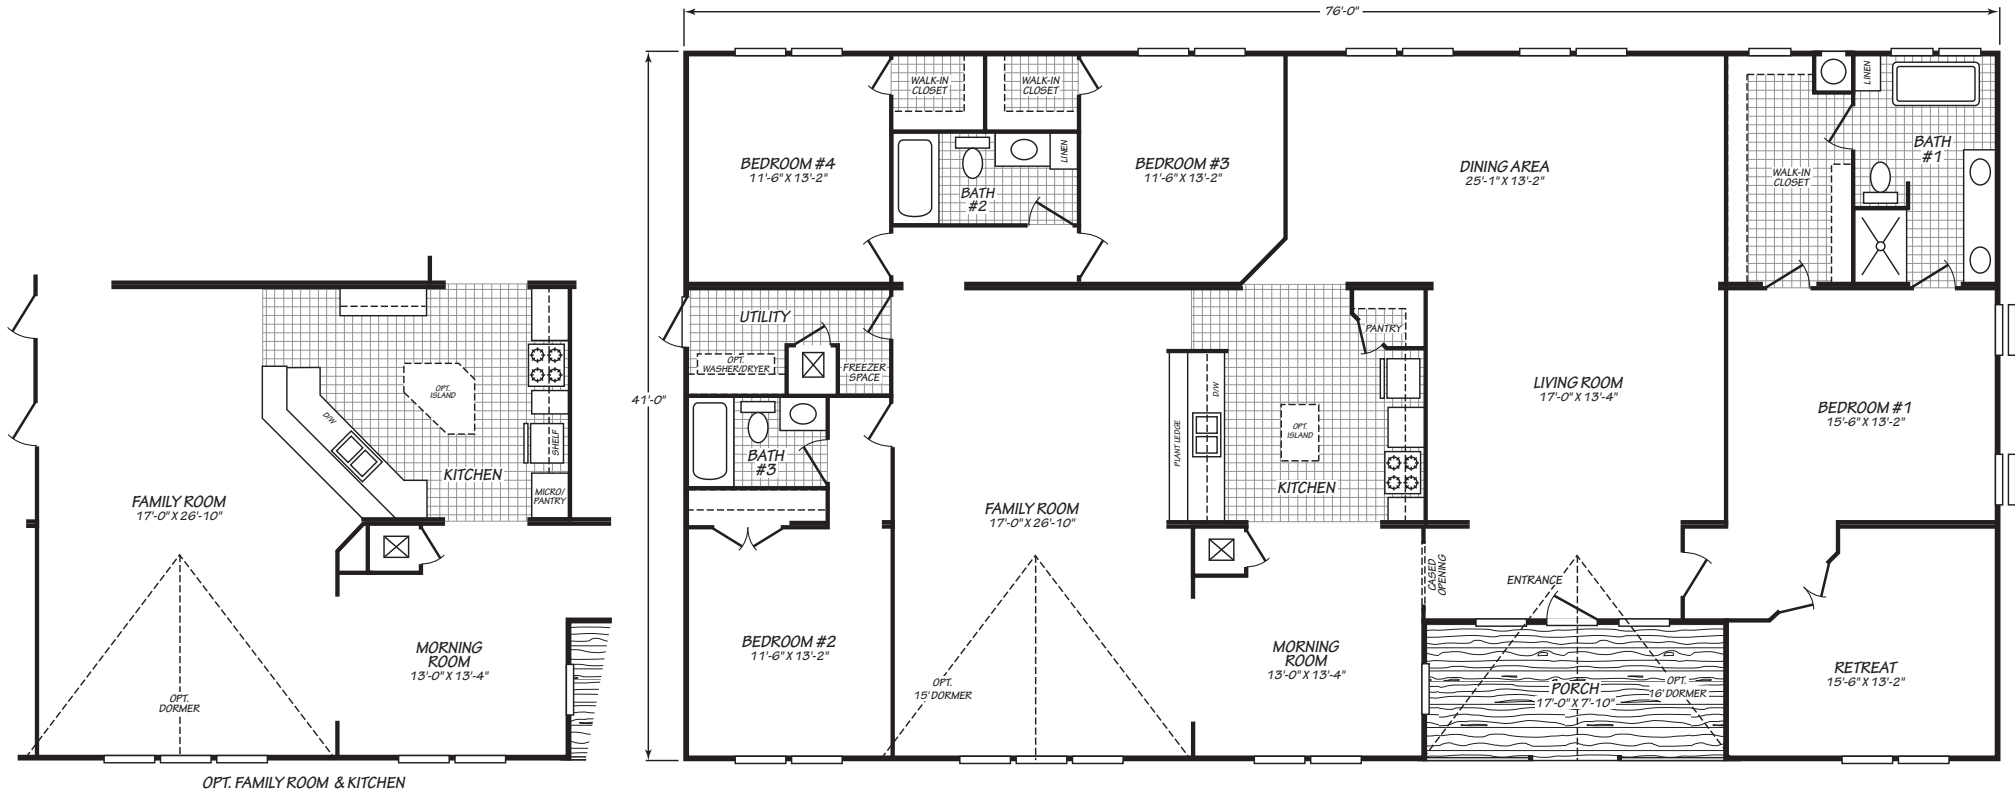

CRESTVIEW

41764A
4 bedroom • 3 bathroom • 2,983 sqft
Gotham

©2026 CAVCO INDUSTRIES INC. ALL RIGHTS RESERVED. All images are for illustrative purposes only and may include non-standard options. Standard features are subject to change. Contact the retailer or builder for current measurements and features.