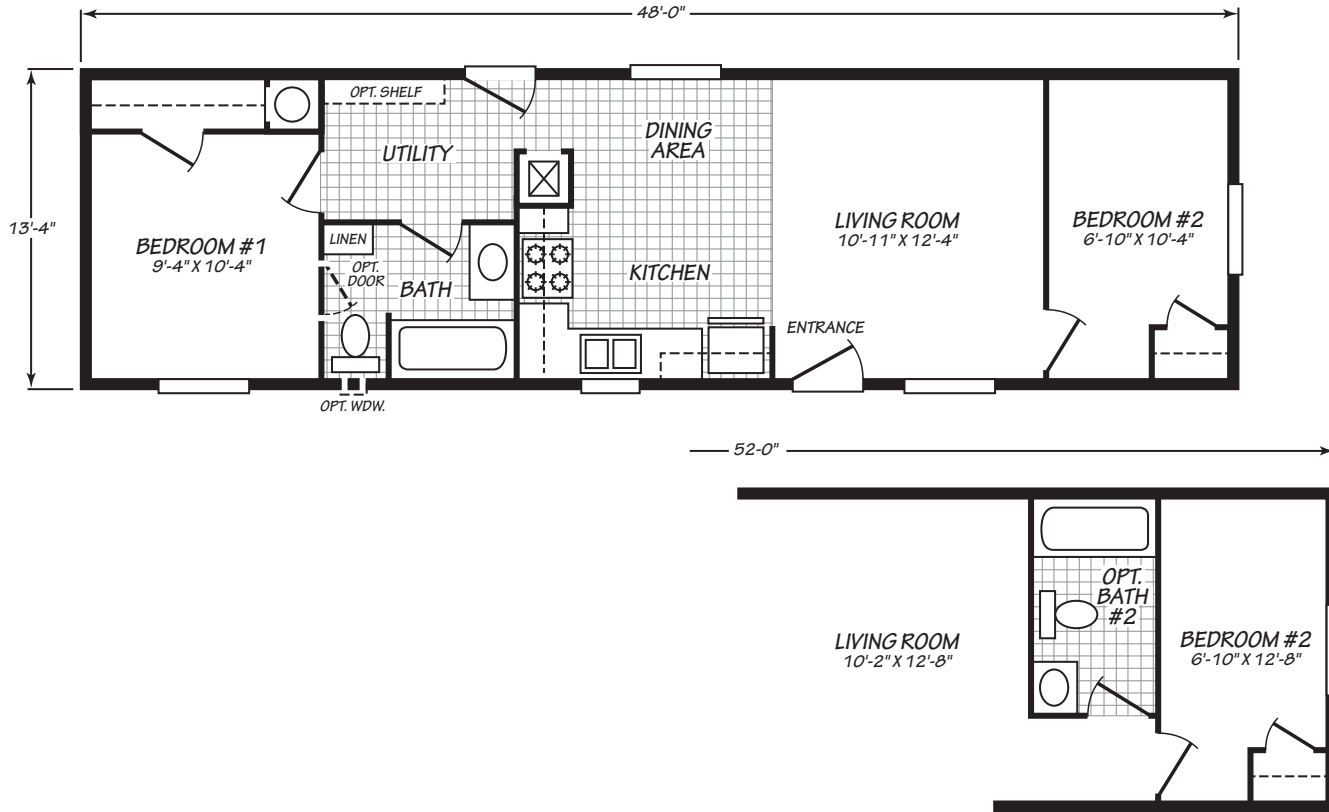

BROADMORE

14482B

2 bedroom • 1 bathroom • 640 sqft

©2026 CAVCO INDUSTRIES INC. ALL RIGHTS RESERVED. All images are for illustrative purposes only and may include non-standard options. Standard features are subject to change. Contact the retailer or builder for current measurements and features.