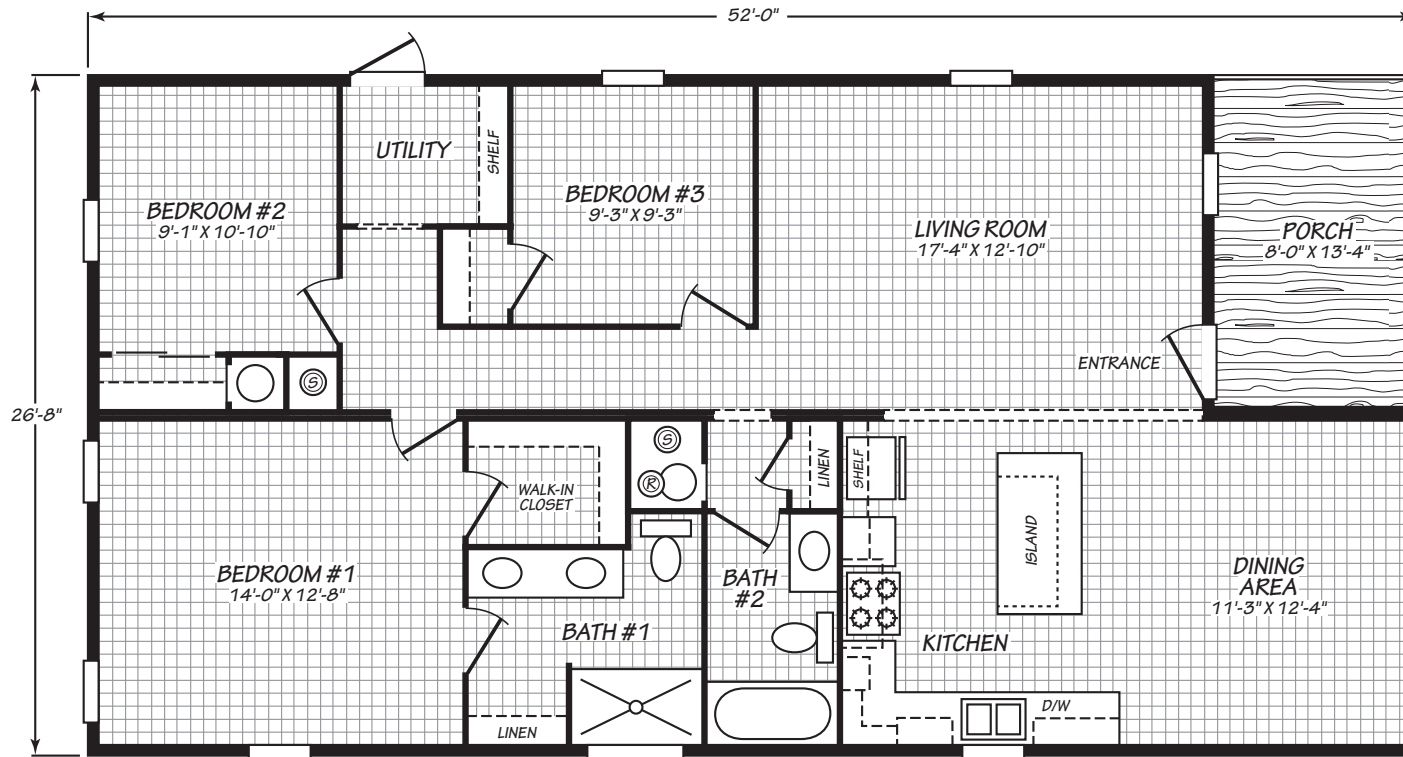

CRAFT SELECT

28523A

3 bedroom • 2 bathroom • 1,279 sqft

©2026 CAVCO INDUSTRIES INC. ALL RIGHTS RESERVED. All images are for illustrative purposes only and may include non-standard options. Standard features are subject to change. Contact the retailer or builder for current measurements and features.