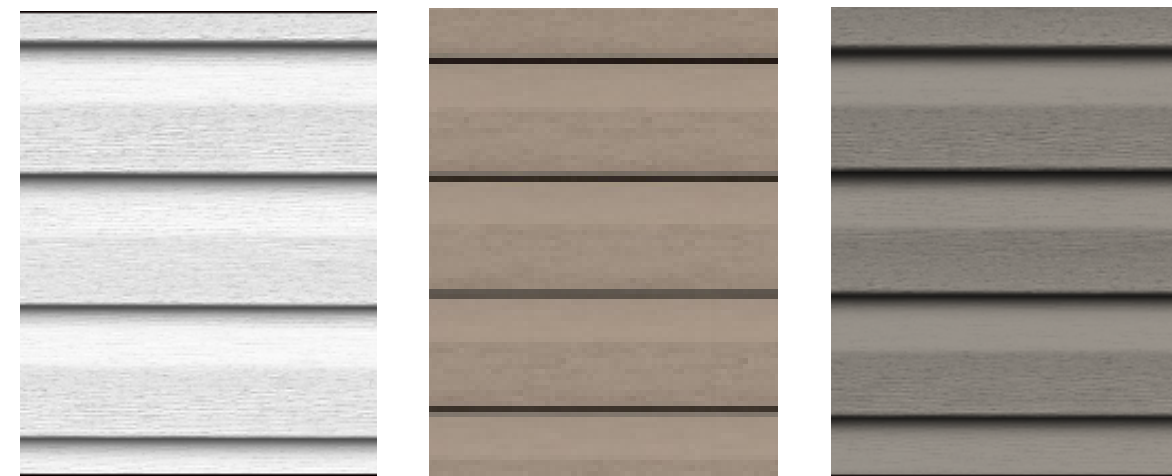

DECOR CHOICES 2025

A **CAVCO** COMPANY

VINYL SIDING

Carbon +\$ **Slate +\$** **Spruce +\$** **Canyon +\$**

Aspen White **Clay** **Greystone**

EXTERIOR ACCENT

White **Espresso** **Driftwood** **Carbon**

White **Black** **Brown** **NRL Wood +\$**

DRYWALL PAINT COLORS

Agreeable Gray **Silver Strand** **Natural Linen**

ACCENT ONLY

Dovetail **Tavern Taupe** **Option+\$**

CABINET FINISH

Willow

Metro

White Oak