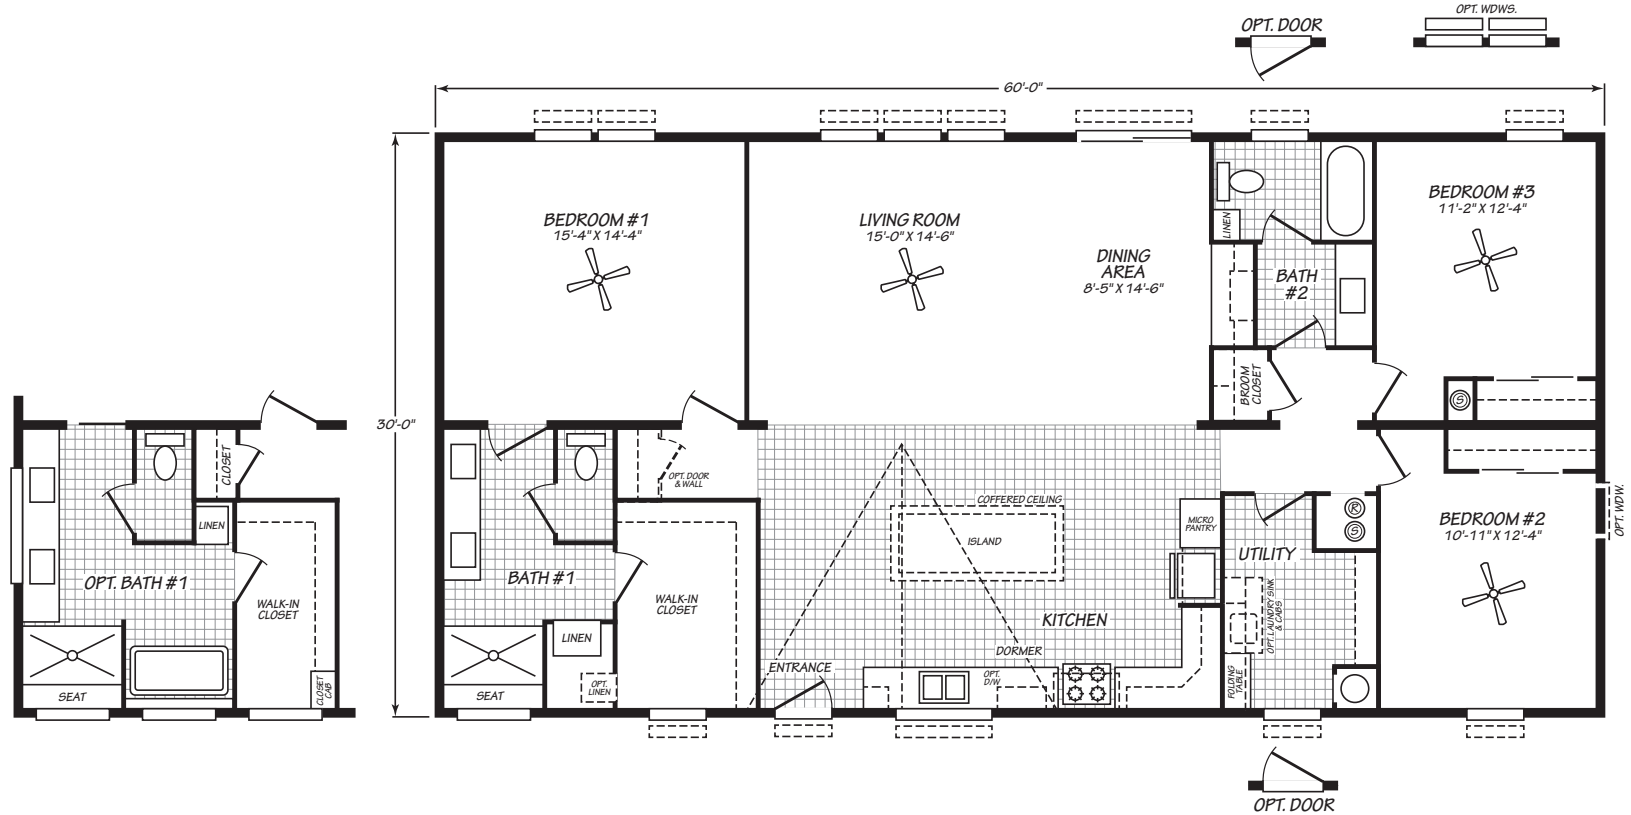

TIMBERLAND

30603B

3 bedroom • 2 bathroom • 1,800 sqft

©2026 CAVCO INDUSTRIES INC. ALL RIGHTS RESERVED. All images are for illustrative purposes only and may include non-standard options. Standard features are subject to change. Contact the retailer or builder for current measurements and features.