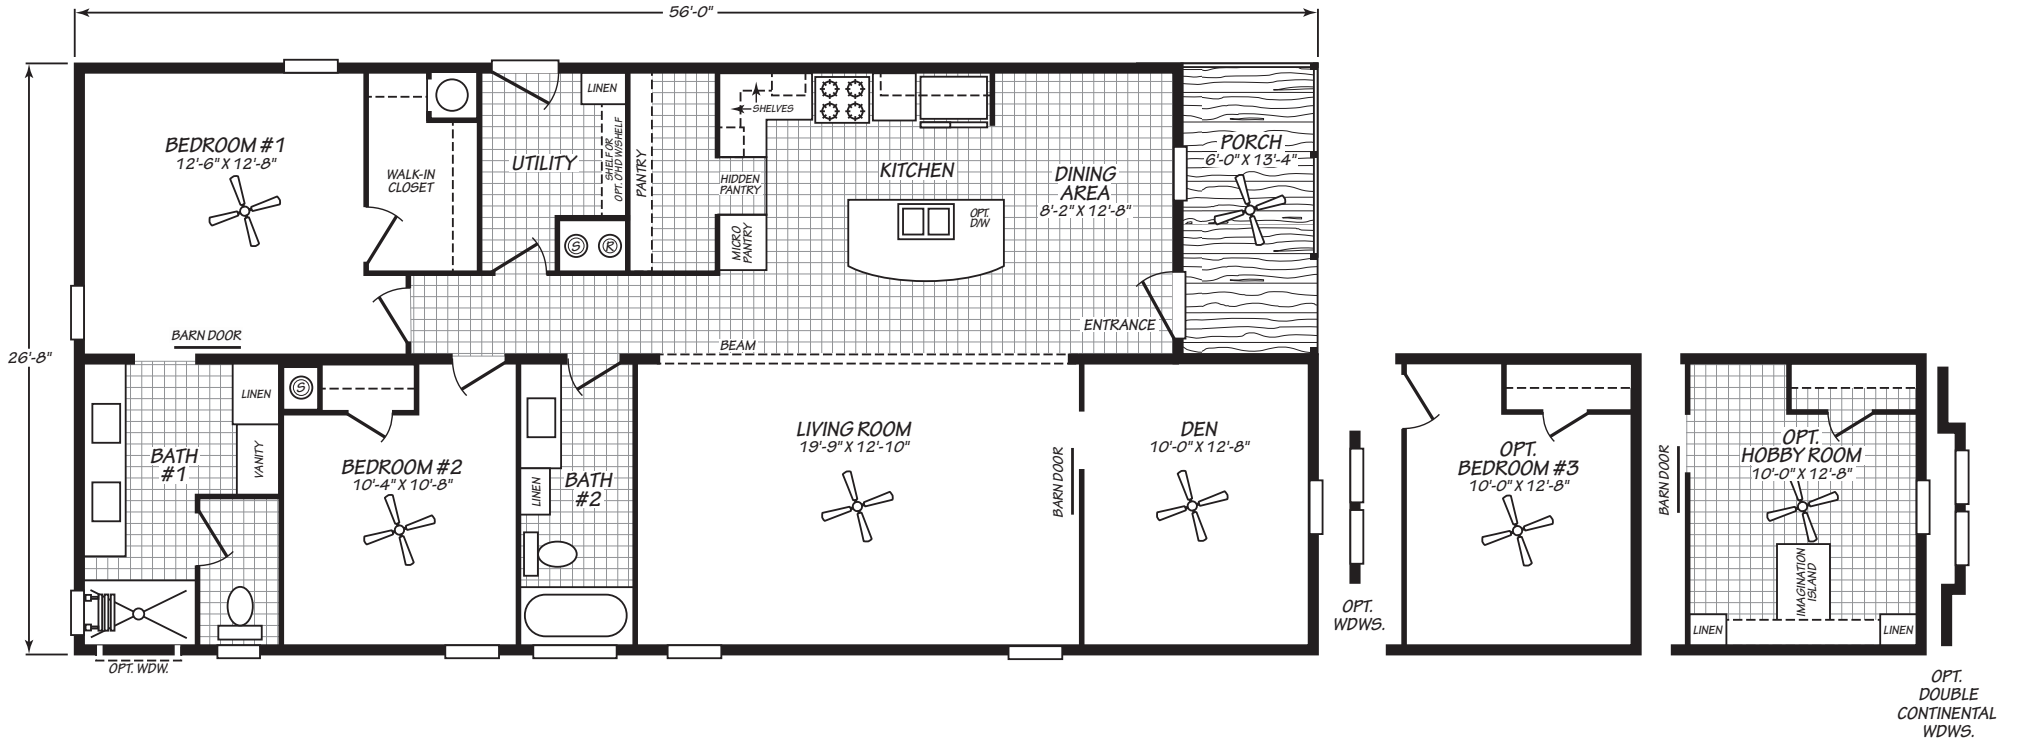

ELITE

28562A

2 bedroom • 2 bathroom • 1,413 sqft

©2026 CAVCO INDUSTRIES INC. ALL RIGHTS RESERVED. All images are for illustrative purposes only and may include non-standard options. Standard features are subject to change. Contact the retailer or builder for current measurements and features.