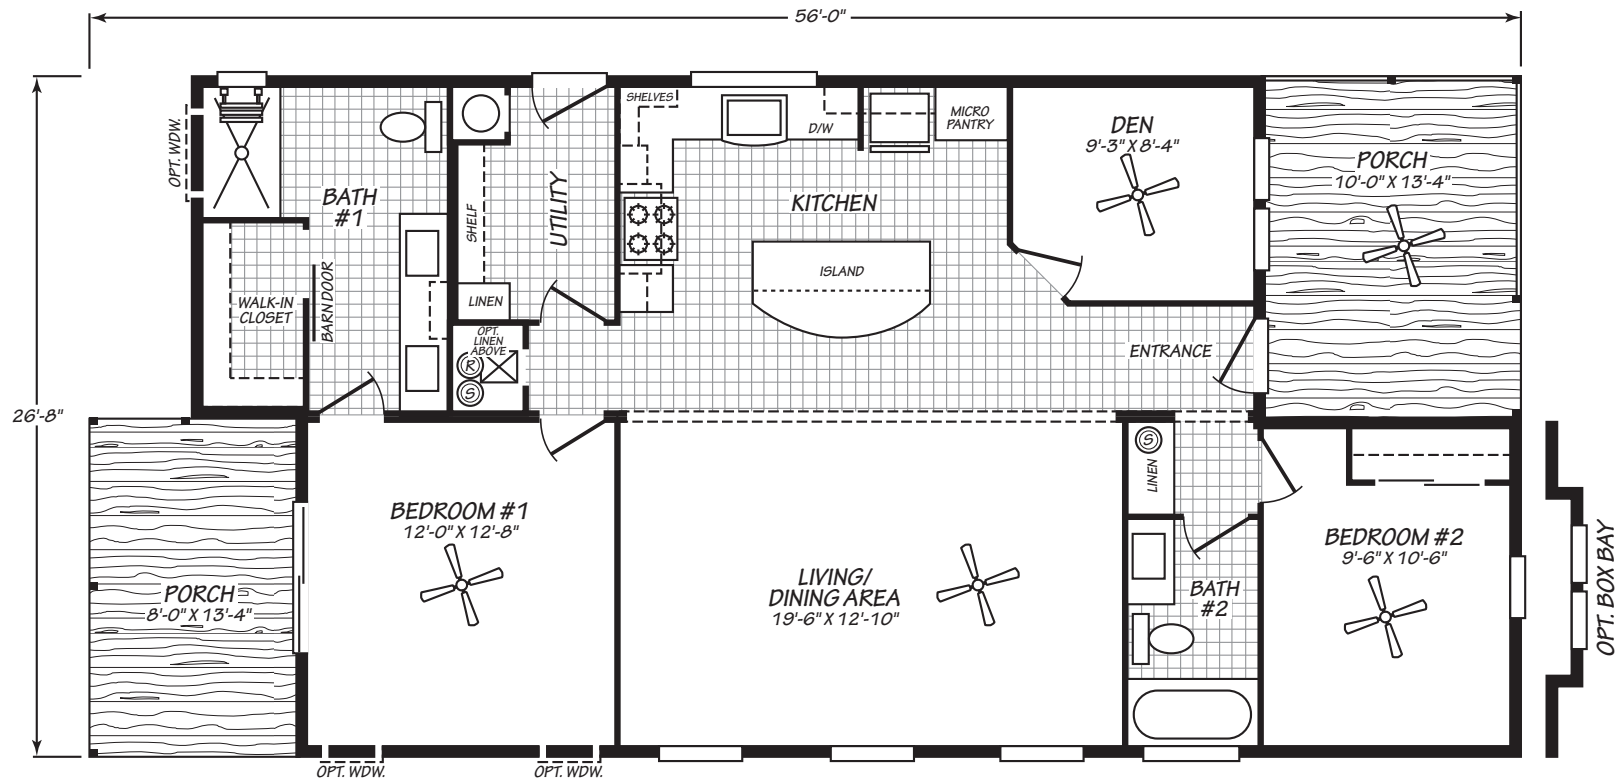

ELITE

28562D

2 bedroom • 2 bathroom • 1,200 sqft

©2026 CAVCO INDUSTRIES INC. ALL RIGHTS RESERVED. All images are for illustrative purposes only and may include non-standard options. Standard features are subject to change. Contact the retailer or builder for current measurements and features.