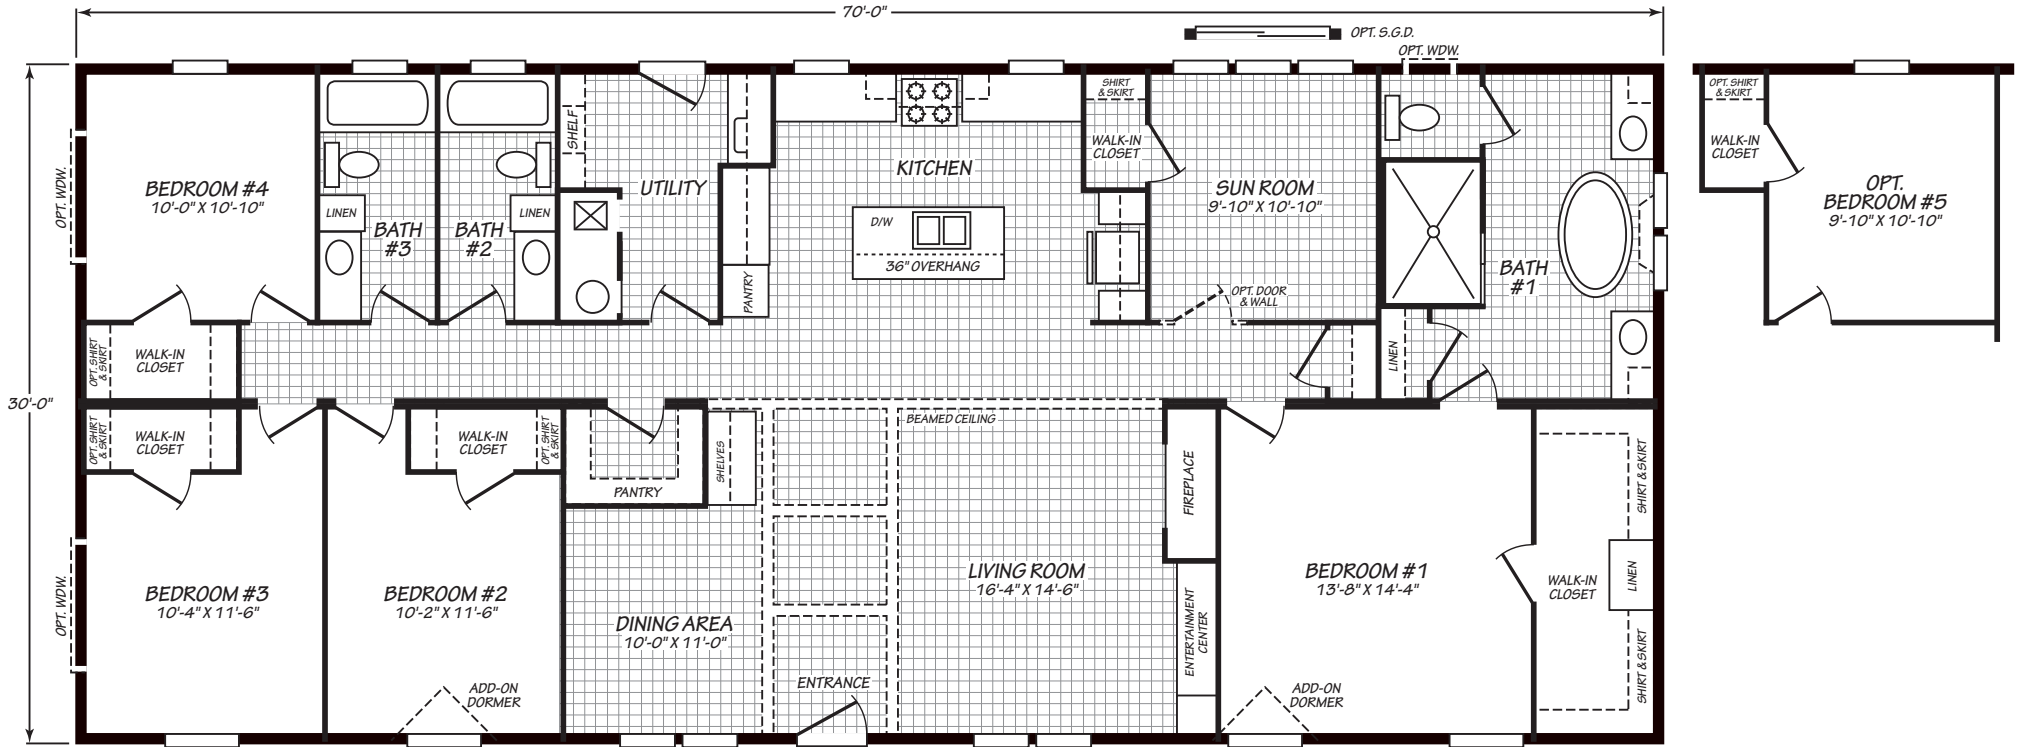

FLEETWOOD ELITE

32704E

4 bedroom • 3 bathroom • 2,100 sqft

©2026 CAVCO INDUSTRIES INC. ALL RIGHTS RESERVED. All images are for illustrative purposes only and may include non-standard options. Standard features are subject to change. Contact the retailer or builder for current measurements and features.