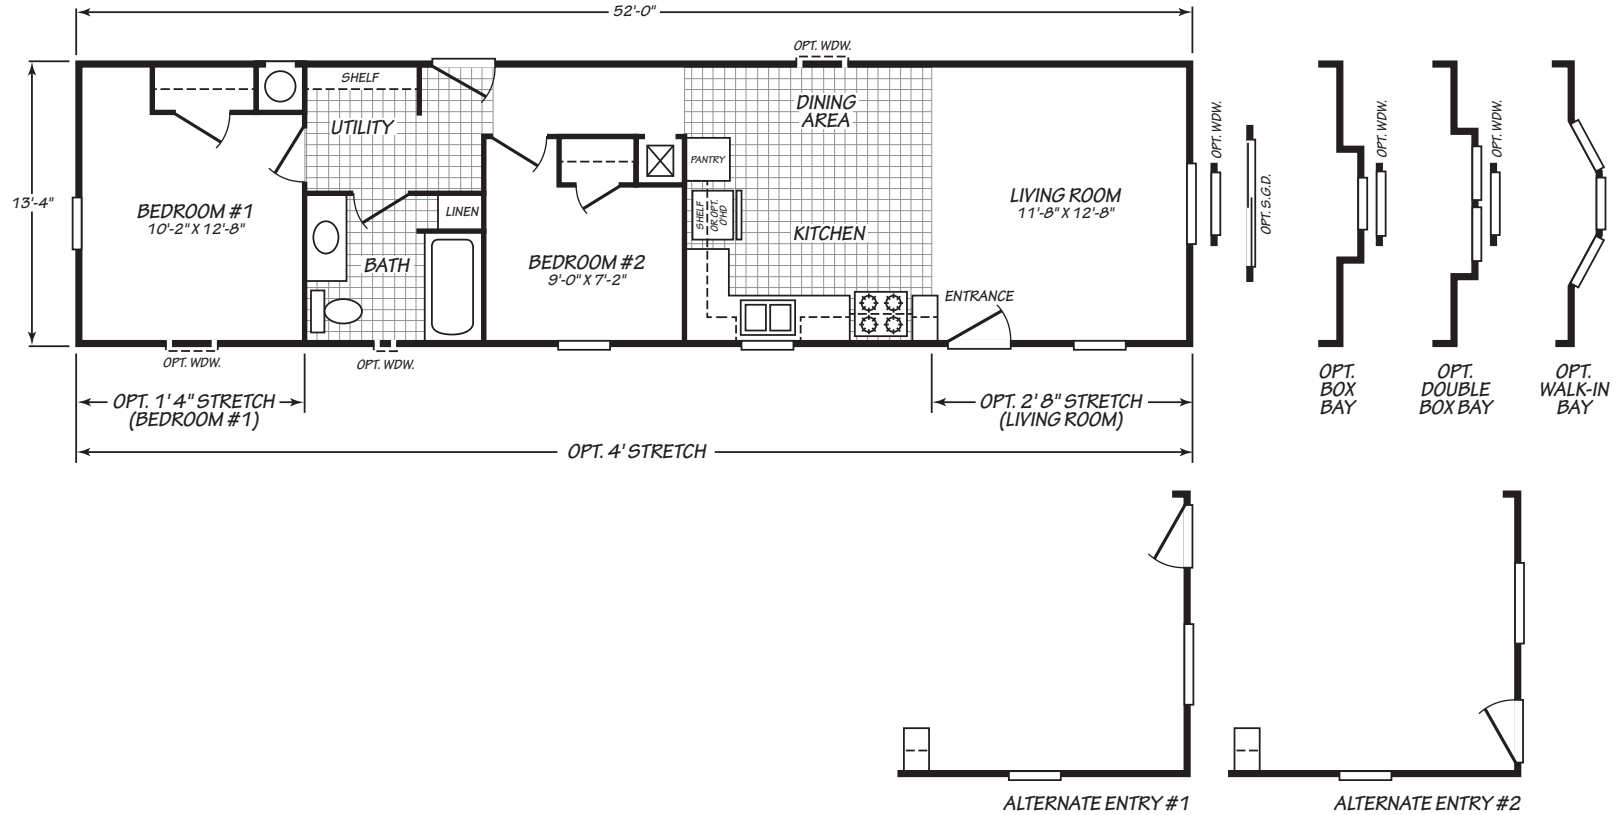

CANYON LAKE

14522L

2 bedroom • 1 bathroom • 693 sqft

©2026 CAVCO INDUSTRIES INC. ALL RIGHTS RESERVED. All images are for illustrative purposes only and may include non-standard options. Standard features are subject to change. Contact the retailer or builder for current measurements and features.