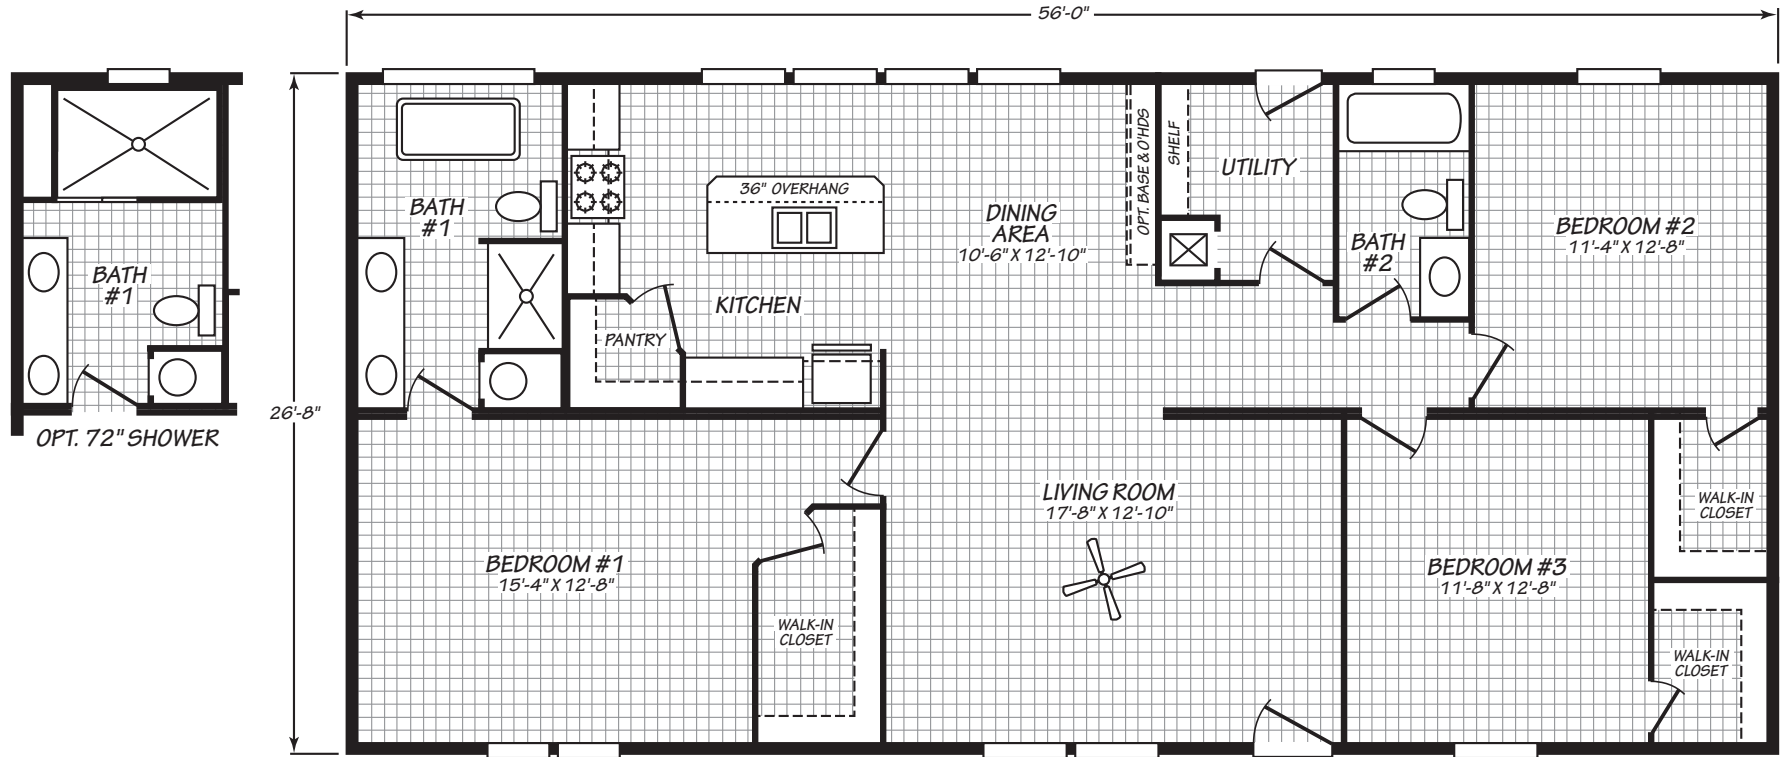

# COUNTRY MANOR

28563M

3 bedroom • 2 bathroom • 1,493 sqft

©2026 CAVCO INDUSTRIES INC. ALL RIGHTS RESERVED. All images are for illustrative purposes only and may include non-standard options. Standard features are subject to change. Contact the retailer or builder for current measurements and features.