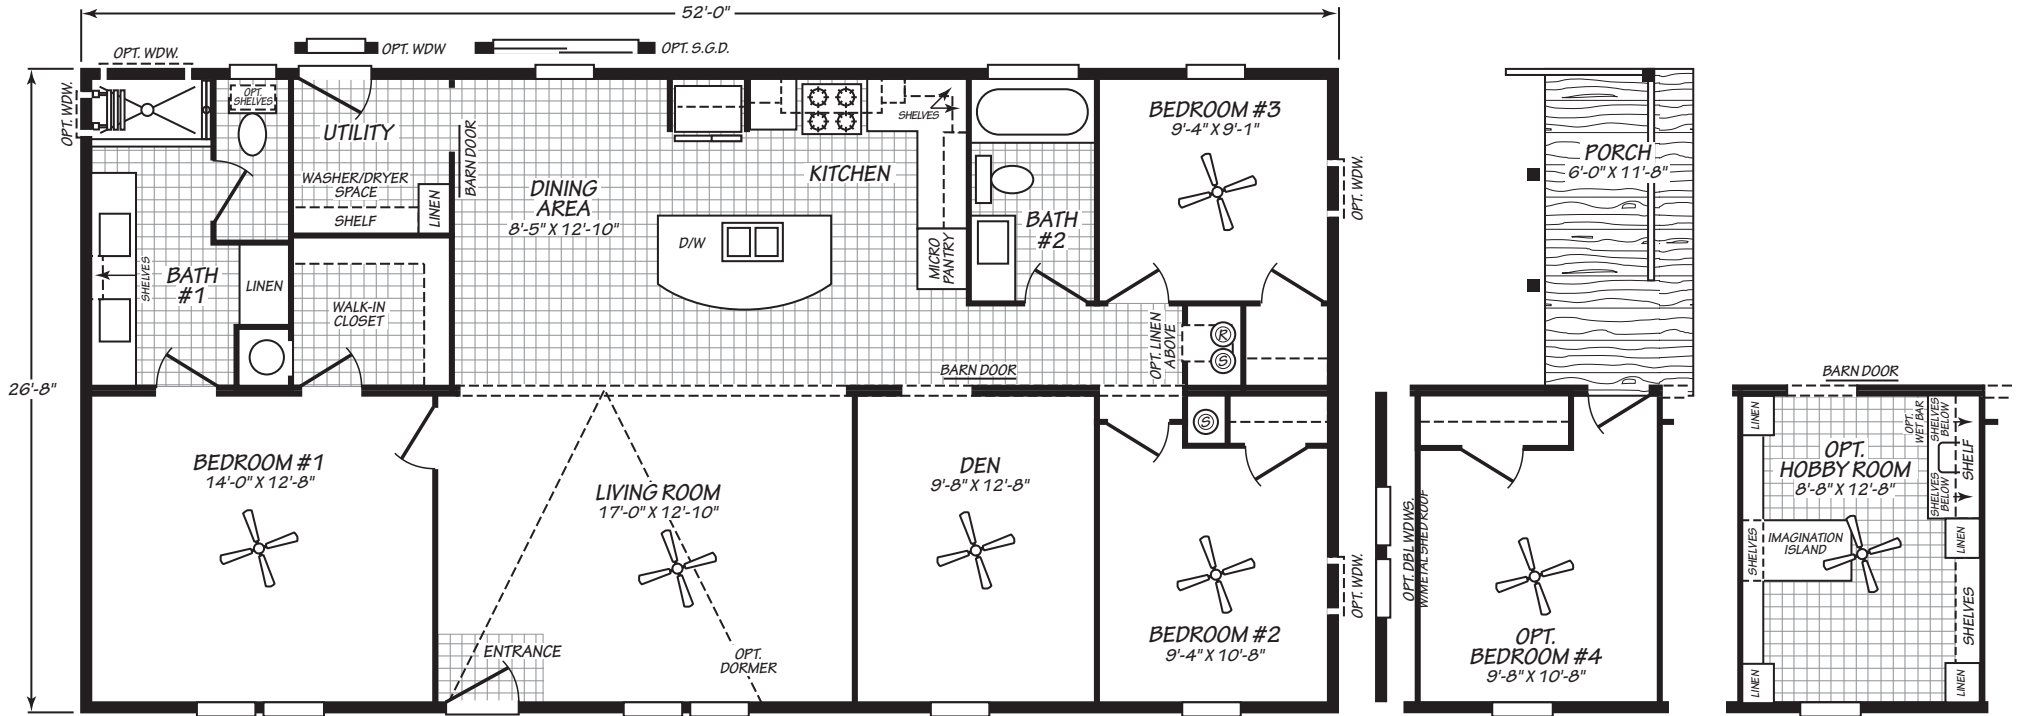

ELITE

28523A

3 bedroom • 2 bathroom • 1,387 sqft

©2026 CAVCO INDUSTRIES INC. ALL RIGHTS RESERVED. All images are for illustrative purposes only and may include non-standard options. Standard features are subject to change. Contact the retailer or builder for current measurements and features.