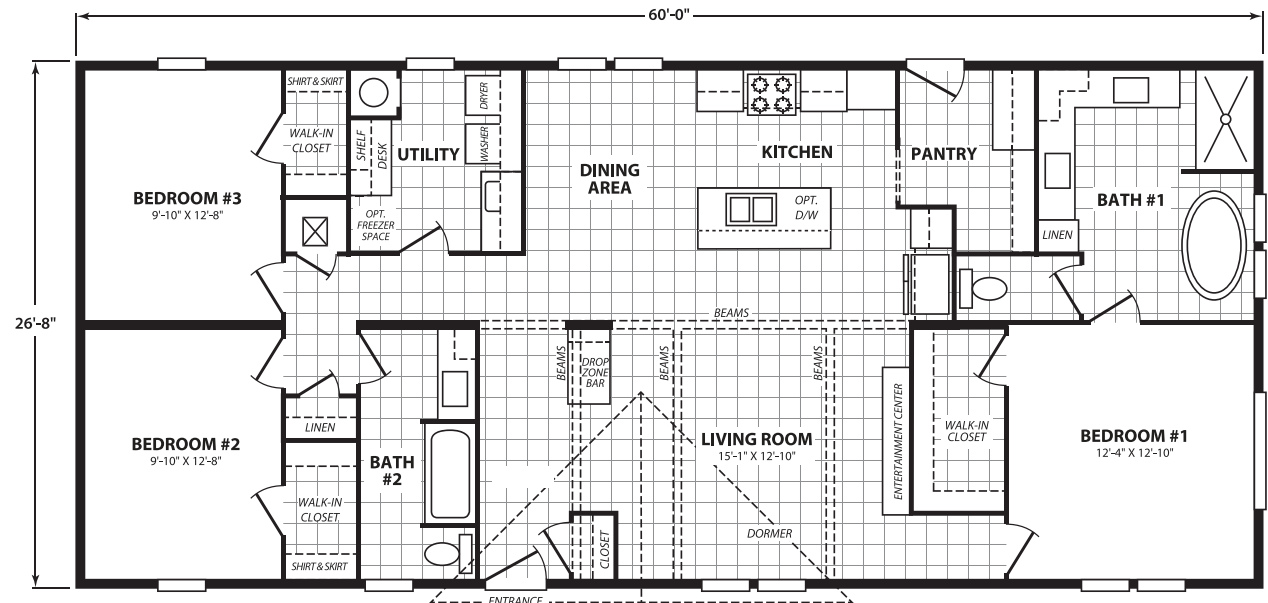

VIVID

by CAVCO

 **3 bedrooms**

 **2 baths**

 **1600 sqft**
28' x 60'

Feature Rich. Value Priced. Family Friendly.

MUST SEE

PACKAGED Standard Features

- **Black accents** on hardware, faucets and tub fixtures
- **Island kitchen** with 42" cabinets & huge walk-in pantry
- **Built-in command center desk** area in laundry room
- **Beamed ceiling** in living room with **built-in entertainment center**
- **Black-grid shower door, free standing tub & separate sinks** in primary bath
- **Walk-in closets** in all bedrooms
- **Craftsman-style front door**

See reverse for more!

NOW
NATIONALLY
AVAILABLE

Vivid.Cavcohomes.com

VIVID

by CAVCO

NOW
NATIONALLY
AVAILABLE

More Must-See Packaged Standard Features

- 42" Cabinets
- Full ceramic backsplash behind range, single row elsewhere
- Thermal Zone II R30-11-11
- Dormer
- Hardboard Fascia
- Craftsman Front Door with Deluxe Hardware
- Inswing rear door
- Dishwasher
- Stainless sink, dishwasher and refrigerator
- Easy-trim Accent Beams in living room
- Drop zone with shelves
- Black faucets throughout
- Black hardware cabinets & interior doors
- Black grid shower door in primary bath
- 60" Walk-in Shower in primary bath
- Freestanding Tub, primary bath
- 36" Vanities
- Square porcelain sinks
- Fiberglass bath/shower in 2nd bath
- Elongated Commodes
- 2" Blinds
- Utility sink & storage cabinets
- Folding Table/Desk in utility
- Can lights throughout
- Water shutoff valves
- 50-Gallon water heater
- Accented Entertainment Center
- Accented Island