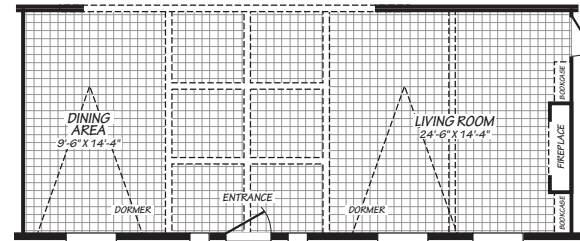

FLEETWOOD ELITE

32764P
4 bedroom • 2 bathroom • 2,220 sqft

OPT. OMIT PORCH

©2026 CAVCO INDUSTRIES INC. ALL RIGHTS RESERVED. All images are for illustrative purposes only and may include non-standard options. Standard features are subject to change. Contact the retailer or builder for current measurements and features.