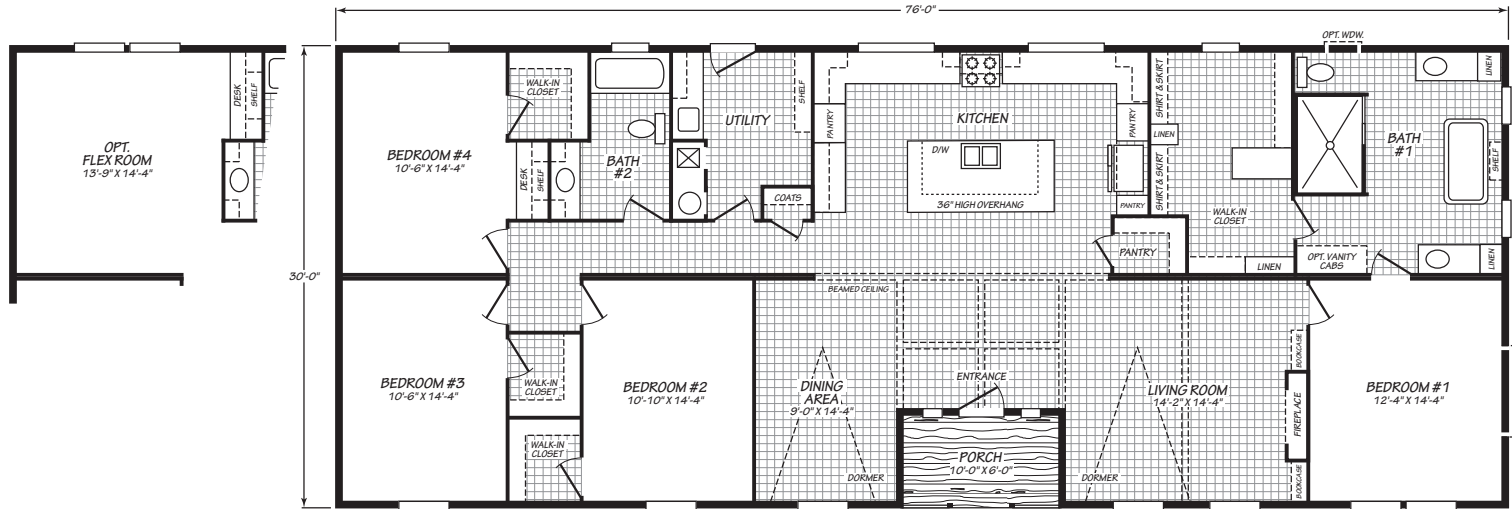

FLEETWOOD ELITE

32764P
4 bedroom • 2 bathroom • 2,220 sqft

OPT. OMIT PORCH

©2026 CAVCO INDUSTRIES INC. ALL RIGHTS RESERVED. All images are for illustrative purposes only and may include non-standard options. Standard features are subject to change. Contact the retailer or builder for current measurements and features.