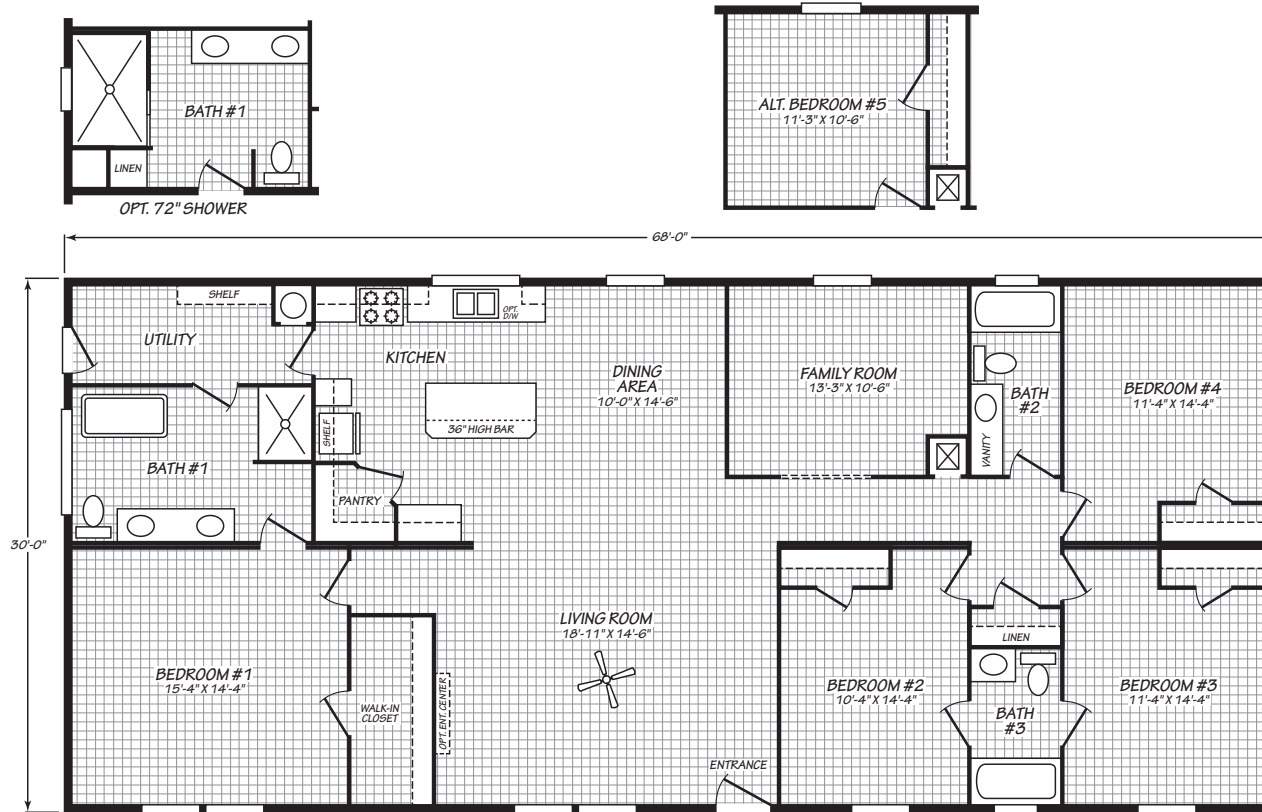

COUNTRY MANOR

32684M

4 bedroom • 3 bathroom • 2,040 sqft

©2026 CAVCO INDUSTRIES INC. ALL RIGHTS RESERVED. All images are for illustrative purposes only and may include non-standard options. Standard features are subject to change. Contact the retailer or builder for current measurements and features.