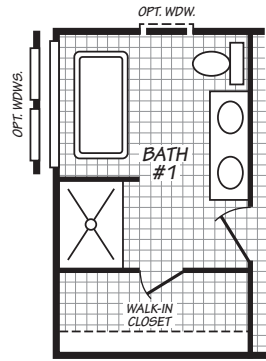

PINNACLE

16763C

3 bedroom • 2 bathroom • 1,178 sqft

OPT. 60" SHOWER

OPT. FREE STANDING TUB

©2026 CAVCO INDUSTRIES INC. ALL RIGHTS RESERVED. All images are for illustrative purposes only and may include non-standard options. Standard features are subject to change. Contact the retailer or builder for current measurements and features.