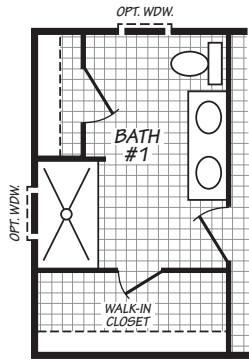

PINNACLE

16763C

3 bedroom • 2 bathroom • 1,178 sqft

OPT. 60" SHOWER

OPT. FREE STANDING TUB

©2026 CAVCO INDUSTRIES INC. ALL RIGHTS RESERVED. All images are for illustrative purposes only and may include non-standard options. Standard features are subject to change. Contact the retailer or builder for current measurements and features.