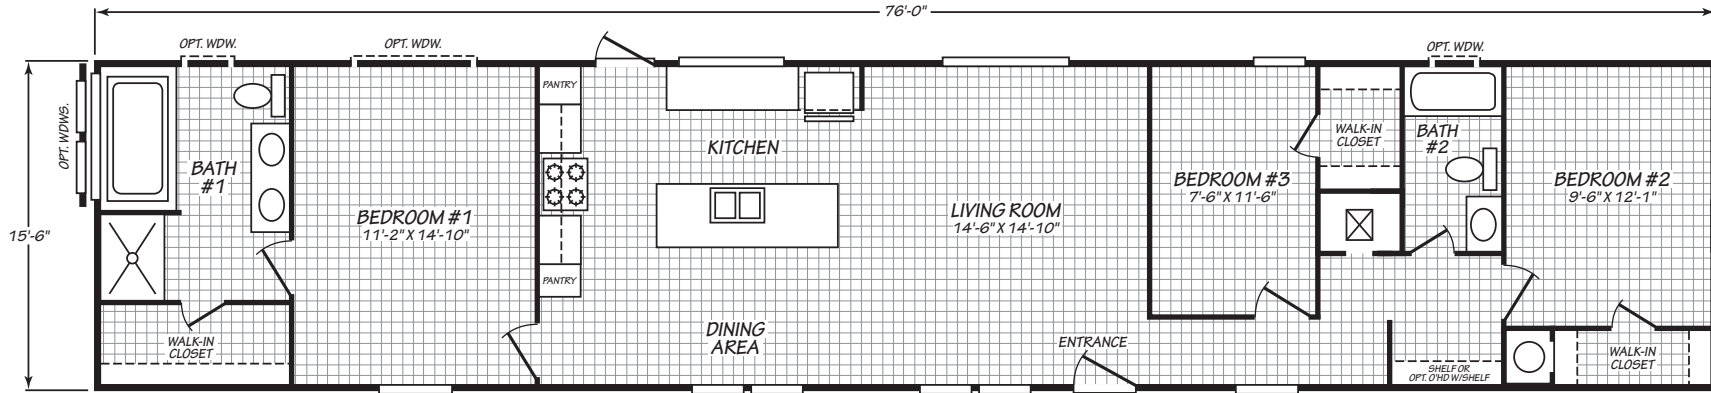

PINNACLE

16763C

3 bedroom • 2 bathroom • 1,178 sqft

OPT. 60" SHOWER

OPT. FREE STANDING TUB

©2026 CAVCO INDUSTRIES INC. ALL RIGHTS RESERVED. All images are for illustrative purposes only and may include non-standard options. Standard features are subject to change. Contact the retailer or builder for current measurements and features.