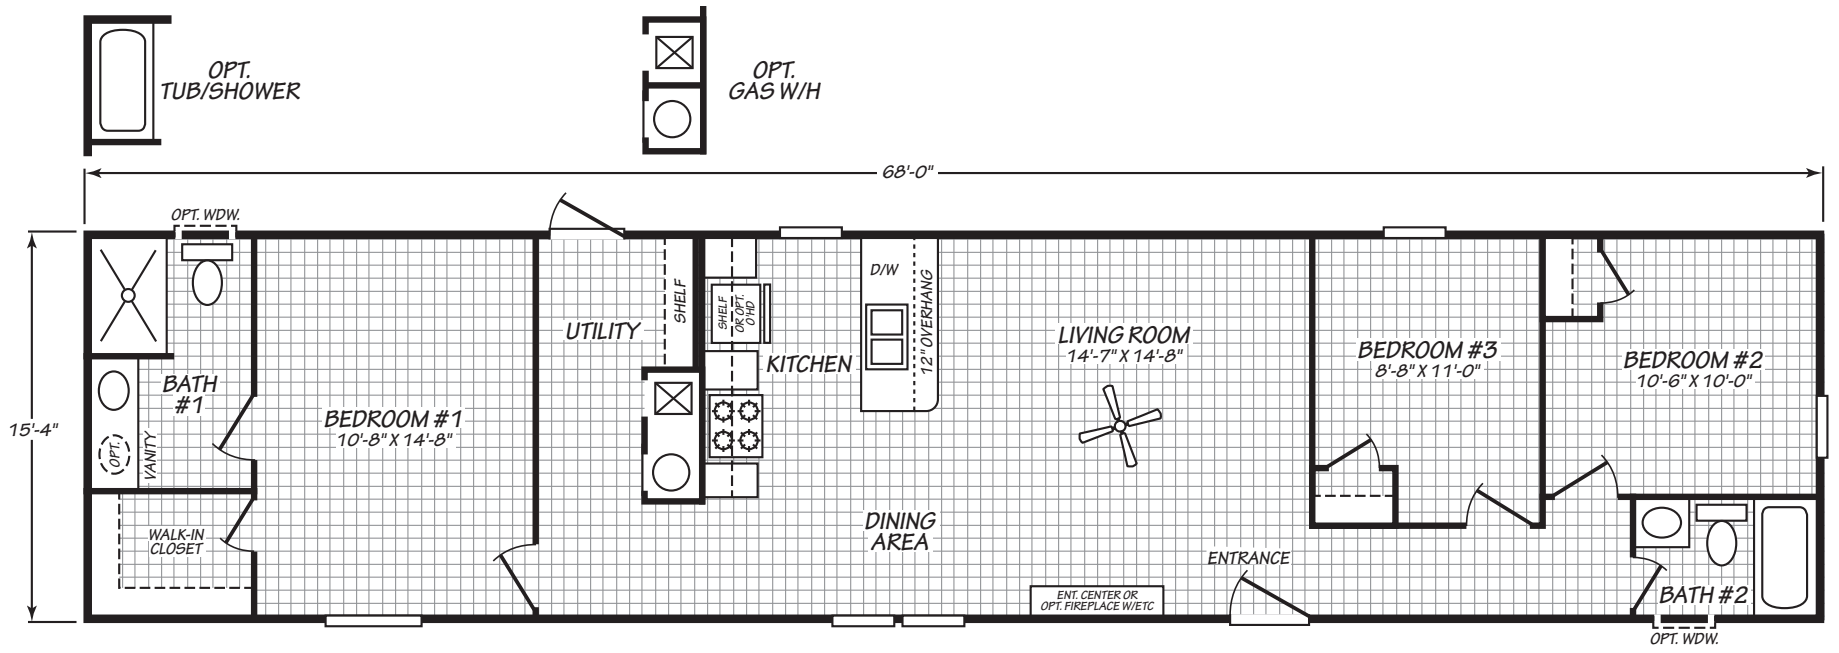

# VALU MAXX PREMIER

16683E  
3 bedroom • 2 bathroom • 1,042 sqft

©2026 CAVCO INDUSTRIES INC. ALL RIGHTS RESERVED. All images are for illustrative purposes only and may include non-standard options. Standard features are subject to change. Contact the retailer or builder for current measurements and features.