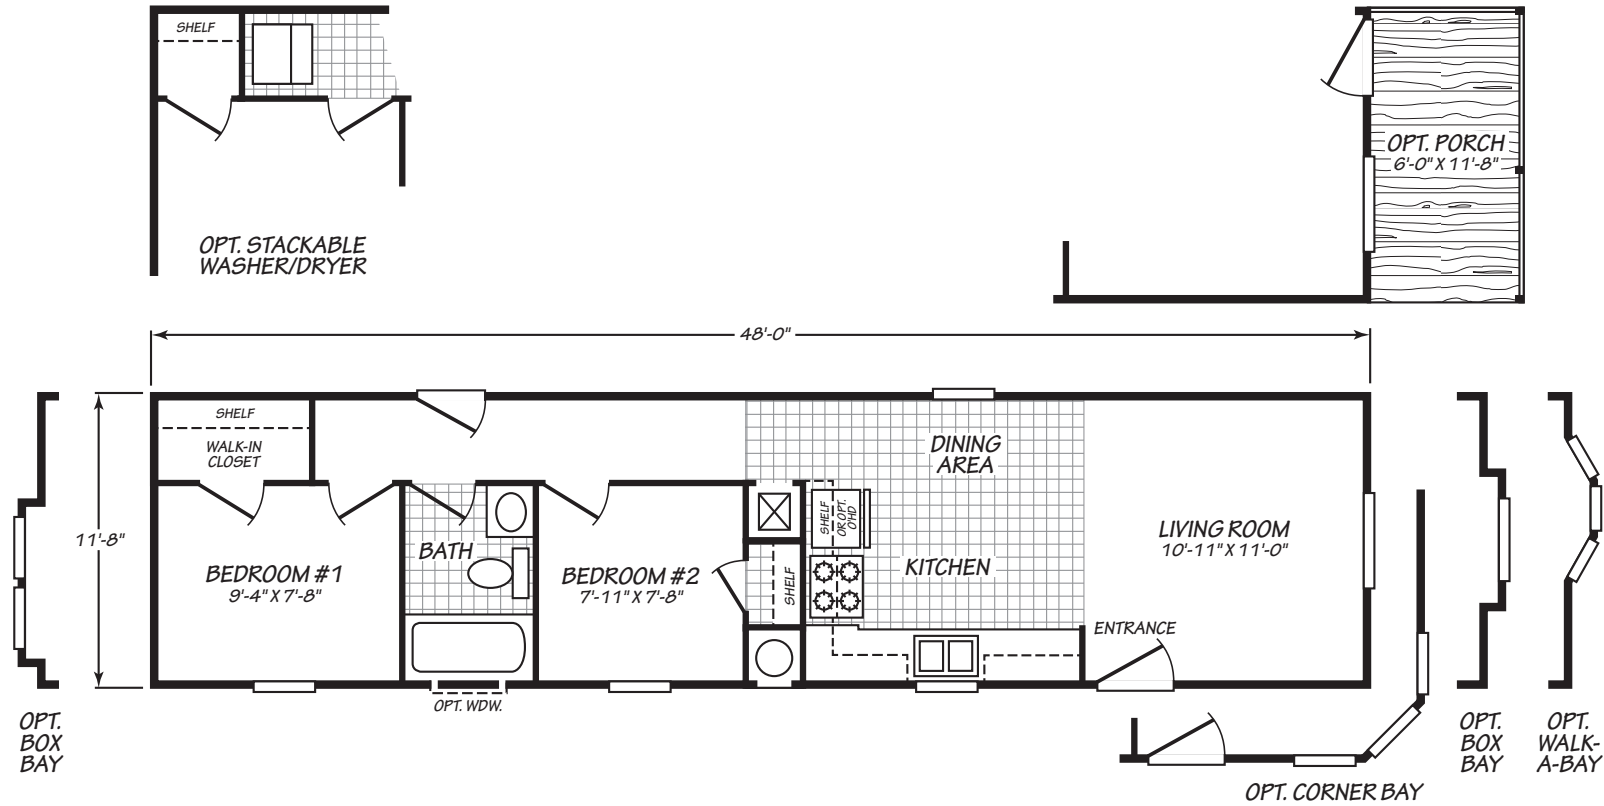

CANYON LAKE

12482L

2 bedroom • 1 bathroom • 560 sqft

©2026 CAVCO INDUSTRIES INC. ALL RIGHTS RESERVED. All images are for illustrative purposes only and may include non-standard options. Standard features are subject to change. Contact the retailer or builder for current measurements and features.