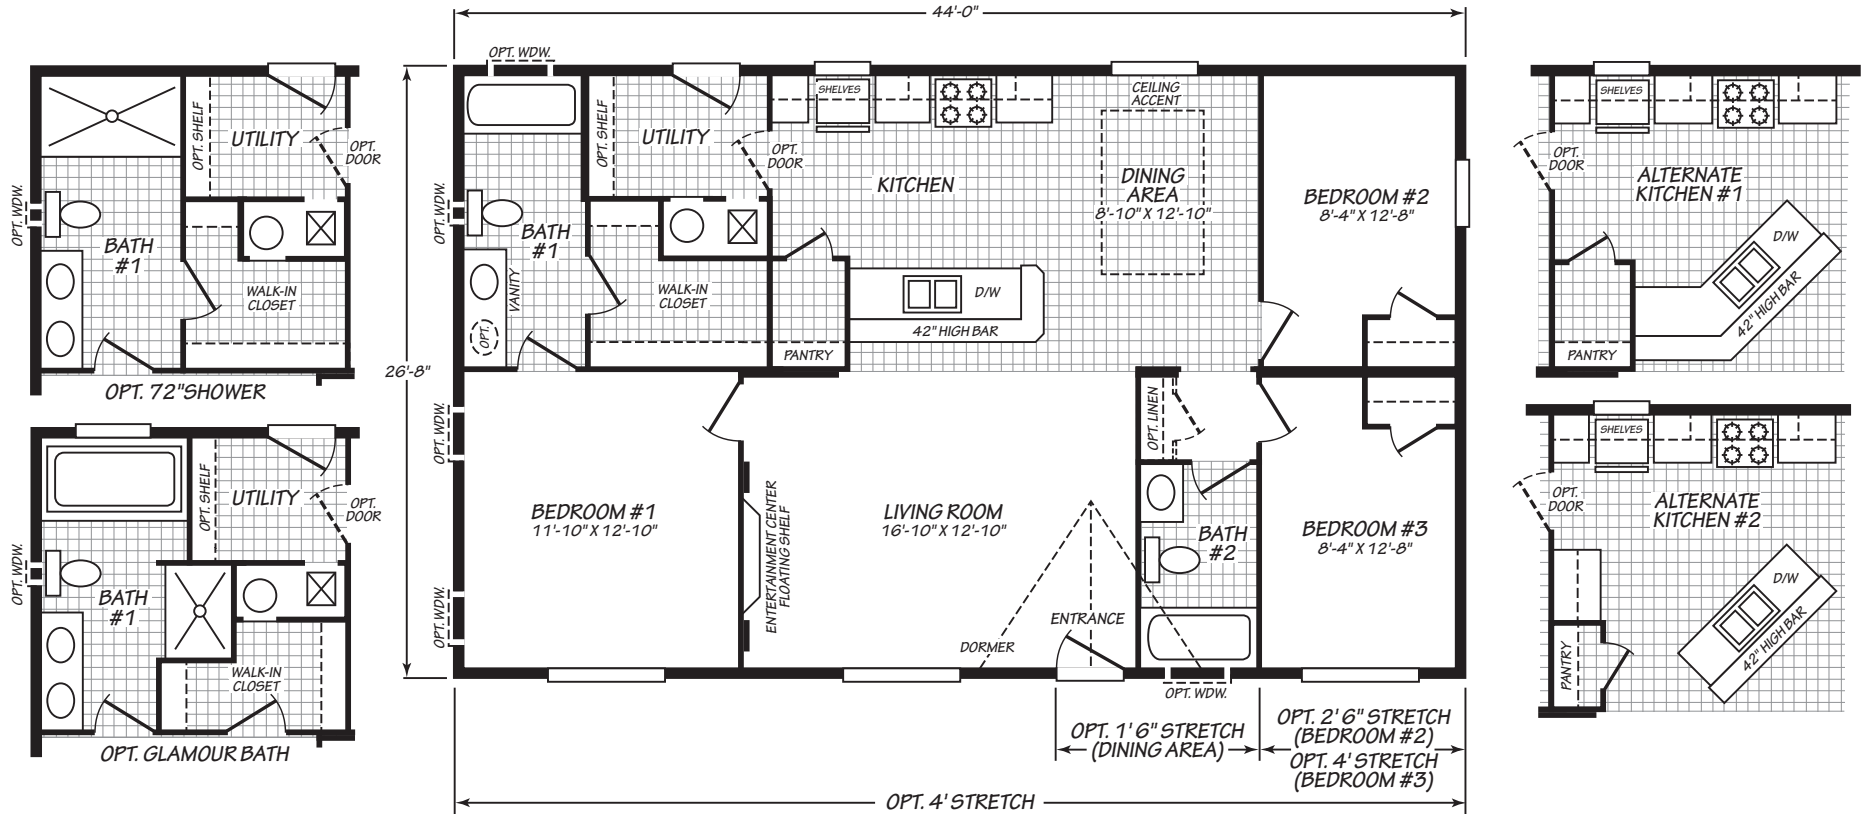

WAVERLY CREST PRESTIGE

28443E
3 bedroom • 2 bathroom • 1,173 sqft

©2026 CAVCO INDUSTRIES INC. ALL RIGHTS RESERVED. All images are for illustrative purposes only and may include non-standard options. Standard features are subject to change. Contact the retailer or builder for current measurements and features.