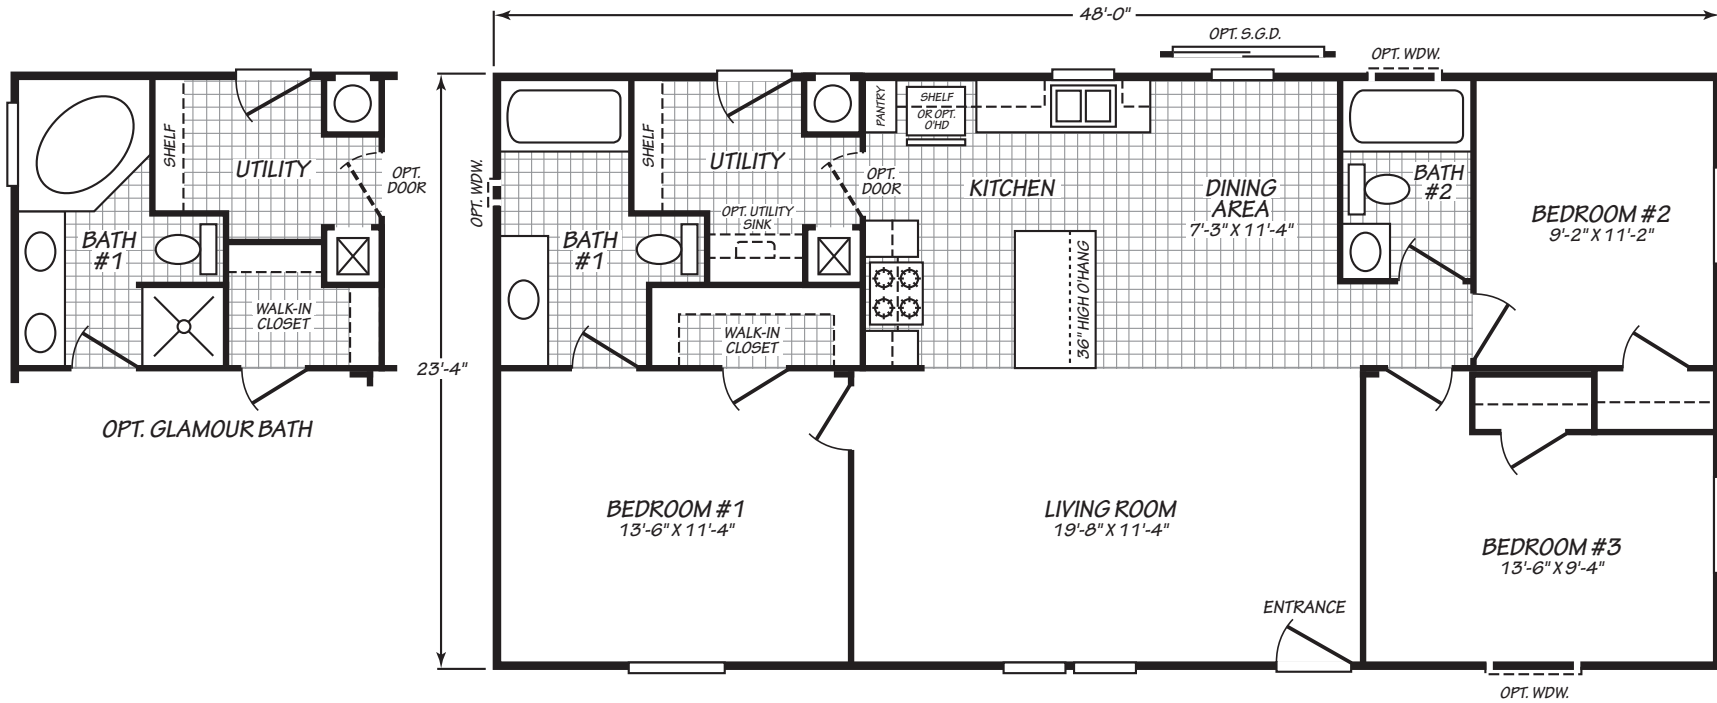

CANYON LAKE

24483E

3 bedroom • 2 bathroom • 1,120 sqft

©2026 CAVCO INDUSTRIES INC. ALL RIGHTS RESERVED. All images are for illustrative purposes only and may include non-standard options. Standard features are subject to change. Contact the retailer or builder for current measurements and features.