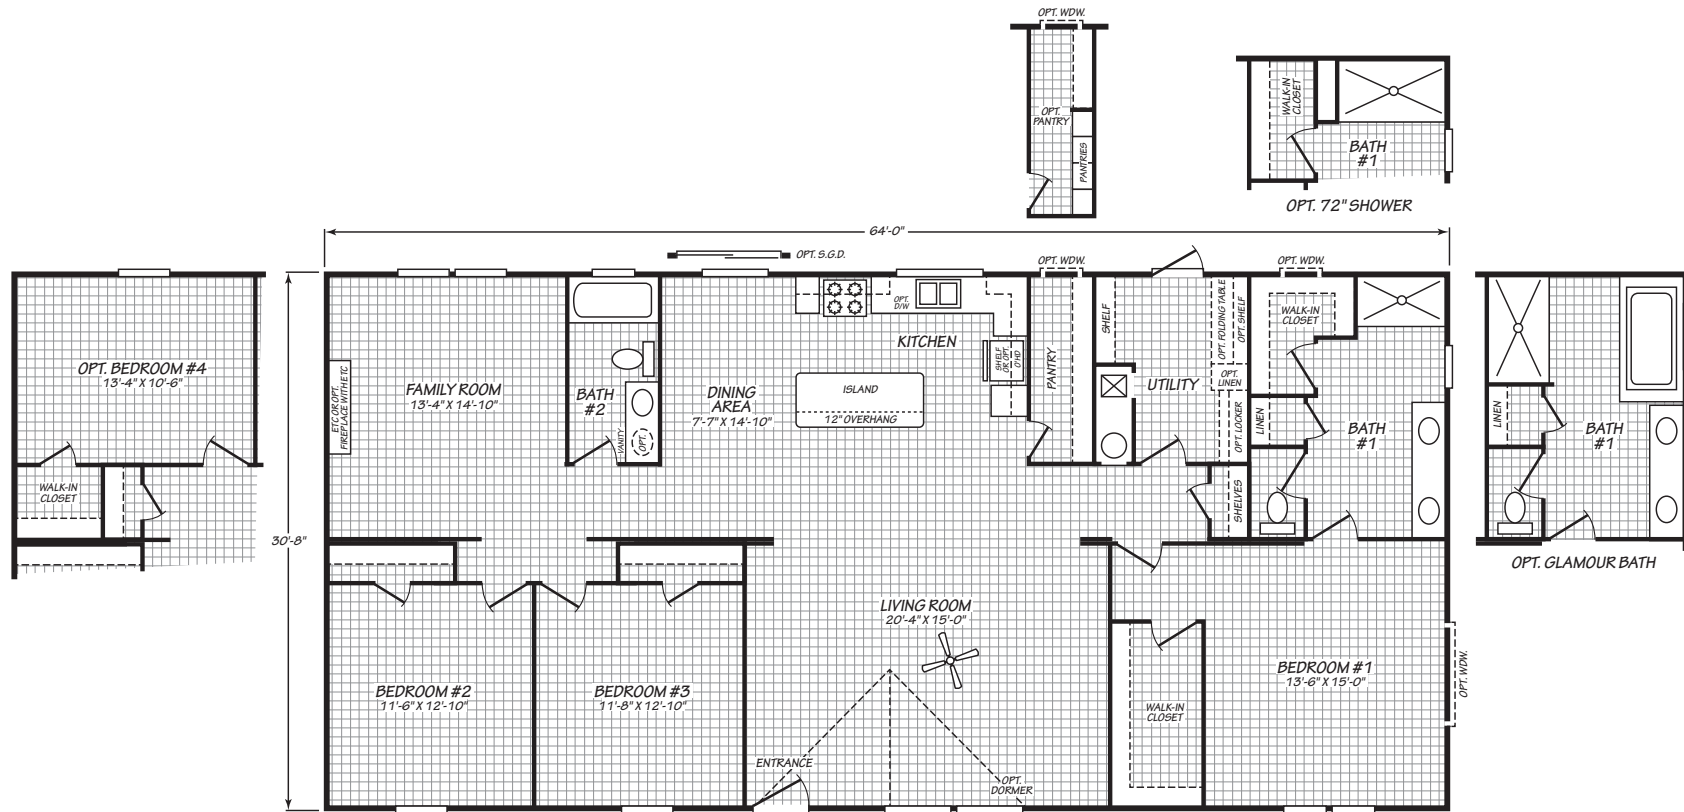

# VALU MAXX PREMIER

32643E

3 bedroom • 2 bathroom • 1,962 sqft

©2026 CAVCO INDUSTRIES INC. ALL RIGHTS RESERVED. All images are for illustrative purposes only and may include non-standard options. Standard features are subject to change. Contact the retailer or builder for current measurements and features.