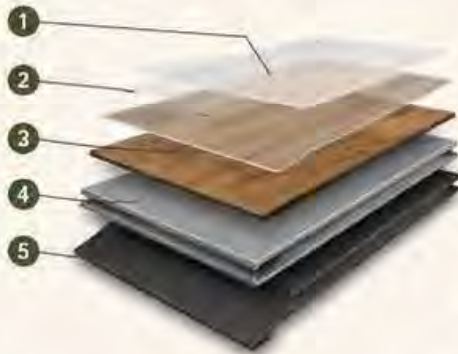

BEAUFLOL LUXURY VINYL

Engineered for Performance

- 1 UV Cured Wear Layer**
Protects against scratches, stains and everyday wear.
- 2 Clear Embossed Wear Layer**
Provides realistic texture and enhanced durability.
- 3 Decorative Film Layer**
High-definition wood look for lasting beauty.
- 4 Core Layer**
Strong and stable for long-lasting performance.
- 5 Backing Layer**
Adds stability and helps reduce noise.