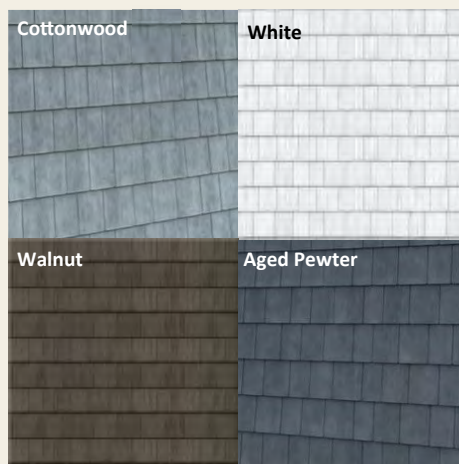

Shake Siding