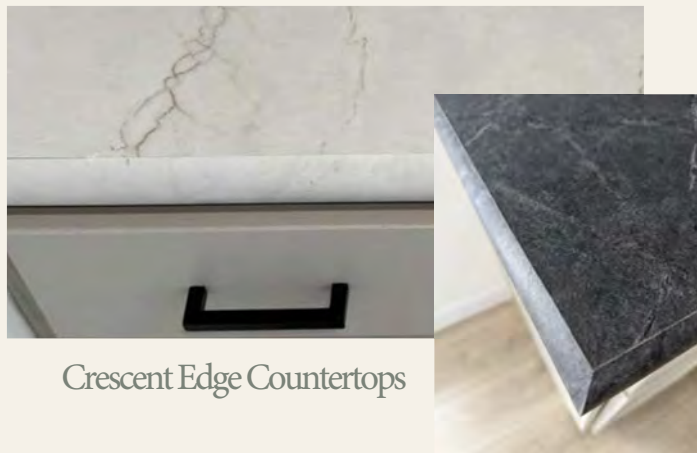

Tray Ceiling with Cottage Slate Beams (MOD Only)

Tray Ceiling without Beams (MOD Only)

Tawny Wood-Slat Accent Walls & Islands

*Reclaimed Wood -Available In Coastal White
Black
Barn Board Gray*

Crescent Edge Countertops