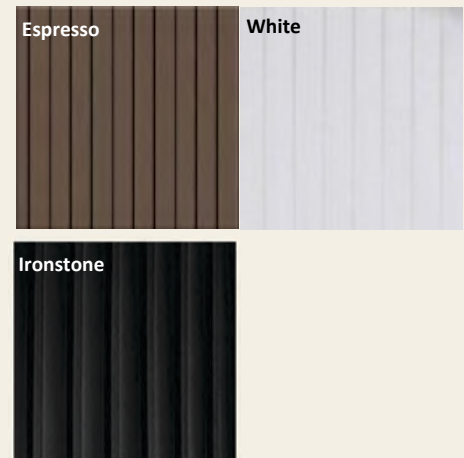

Vertical Siding