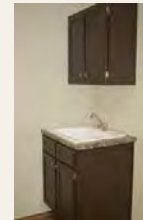

*Deep Sink With
Overhead Cabinet*

*Wood Furnace
Door In HUDS*

*Metal Furnace
Door In HUDS*

Utility Room

Deep Sink W/ Overhead Cabinets & Pantry

Deep Sink Cabinetry With Overhead Cabinets

Deep Sink

Deep Sink W/ Overhead Cabinet

Deep Sink W/ Out Overhead Cabinet

Deep Sink & Overhead Cabinets W/ Shelf

Deep Sink With Overhead Cabinets & Planning Desk

Deep Sink With Overhead Cabinet

Utility Room

Drop Zone (Cab. Cottage Slate)
39" x 21"