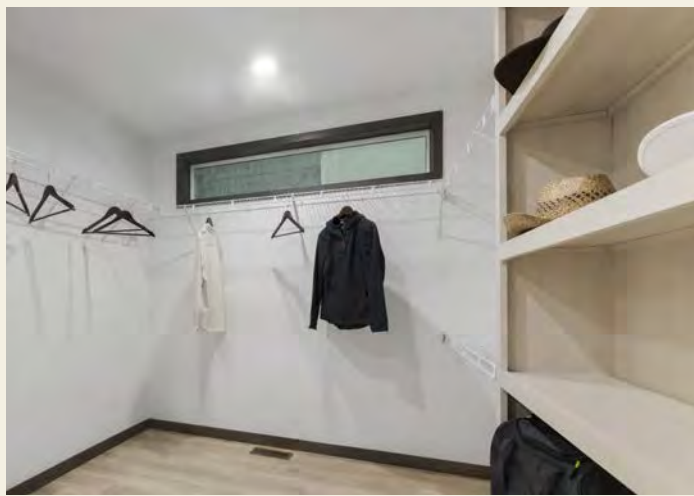

*72" x 14"
Transom
Window*