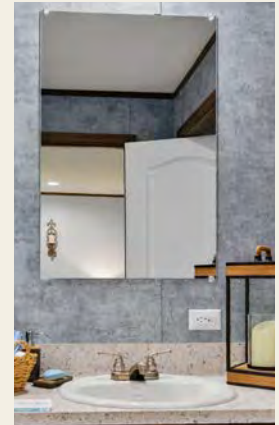

*Black Freestanding Tub
(Not Available Jetted)*

72" Drop-In Tub

Shown with Optional Jets

Bathroom

Standard Porcelain Lav

Optional Square Porcelain Lav

*Dual Handle Nickel Lav Faucet
STD in HUD*

*STD Nickel
Shower Set*

*Optional Black
Shower Set*

*Single Lever Nickel
Faucet STD in MOD
Optional in HUD*

*Optional Black
Single Lever Faucet*

bathroom

24" x 36" LED Black Framed Mirror

Single Row Tile Backsplash

*Black Framed Mirror
Standard In Mods*

*Single-View Medicine Cabinet
with LED Can Light*

*Pencil Edge Mirror W/Clips
Standard in All HUD Series*

*Overhead Cab
Above Commode
Available*

Curved Shower Rod with Curtain

Fireplaces

*Charleston Stack Ease
Full Stack Shown*