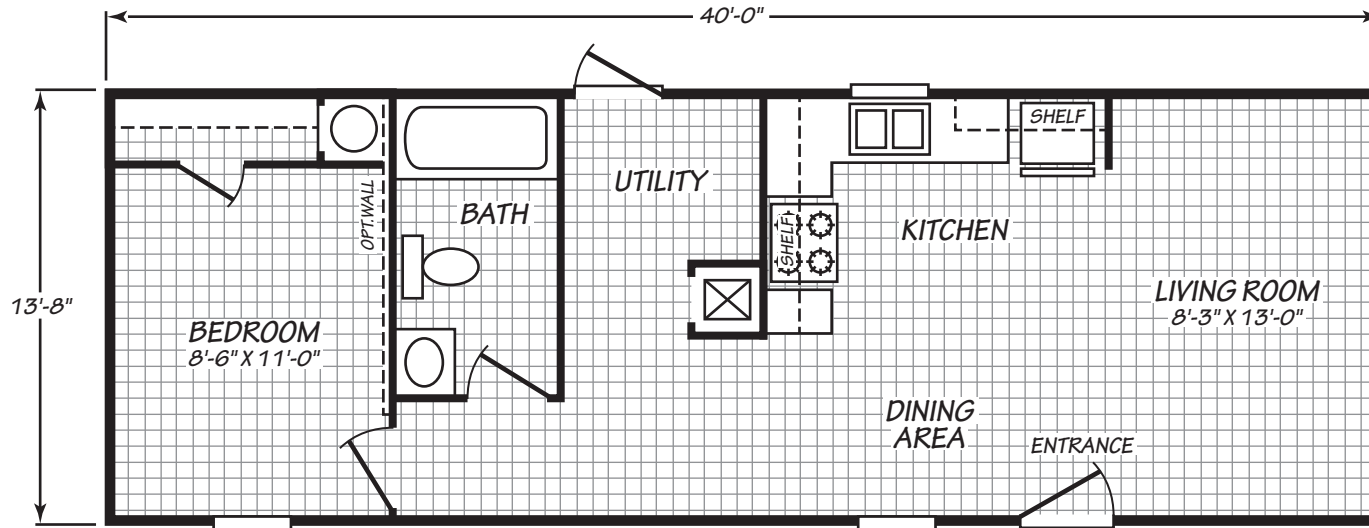

VALUHOMES LIMITED

14401U

1 bedroom • 1 bathroom • 546 sqft

©2026 CAVCO INDUSTRIES INC. ALL RIGHTS RESERVED. All images are for illustrative purposes only and may include non-standard options. Standard features are subject to change. Contact the retailer or builder for current measurements and features.