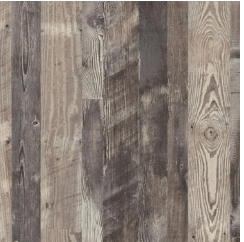

Antique Marula Pine