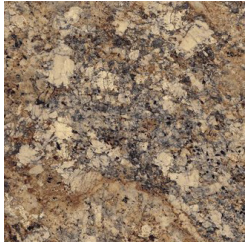

Suede Grey

Canvas Natural

Wide Painted Pine

Douglas Mocha

Brigade Twilight

Interior

Counter Tops

Backsplashes & Accents

Standard

Winter Carnival

Bernard Granite

Bronze Steel

Potter's Clay

Calcutta Marble

Ice Granite

Upgrade