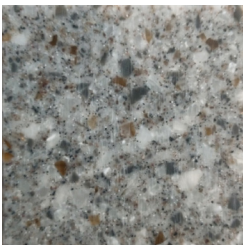

Pebble Clay

White

ROYAL Building Products

Siding

Upgrade

Redwood

Granite

Marine Blue

Standard

Winter Carnival

Bernard Granite

Bronze Steel

Potter's Clay

Calcutta Marble

Ice Granite

Upgrade

Azul Aran

Presidio White San
Francisco 4"X8"
backsplash and
fireplace

Lombard Grey
San Francisco
4"X8"
backsplash
and fireplace

Slate Asian Black
6"X6" backsplash
and fireplace

Solid Surface Upgrade

Pinnacle

Ocean View

Upgrade — Accents Only

Timberwood-Backsplash and fireplace

Trim

Java Trim

Ibis Trim

White Trim

Hardwood