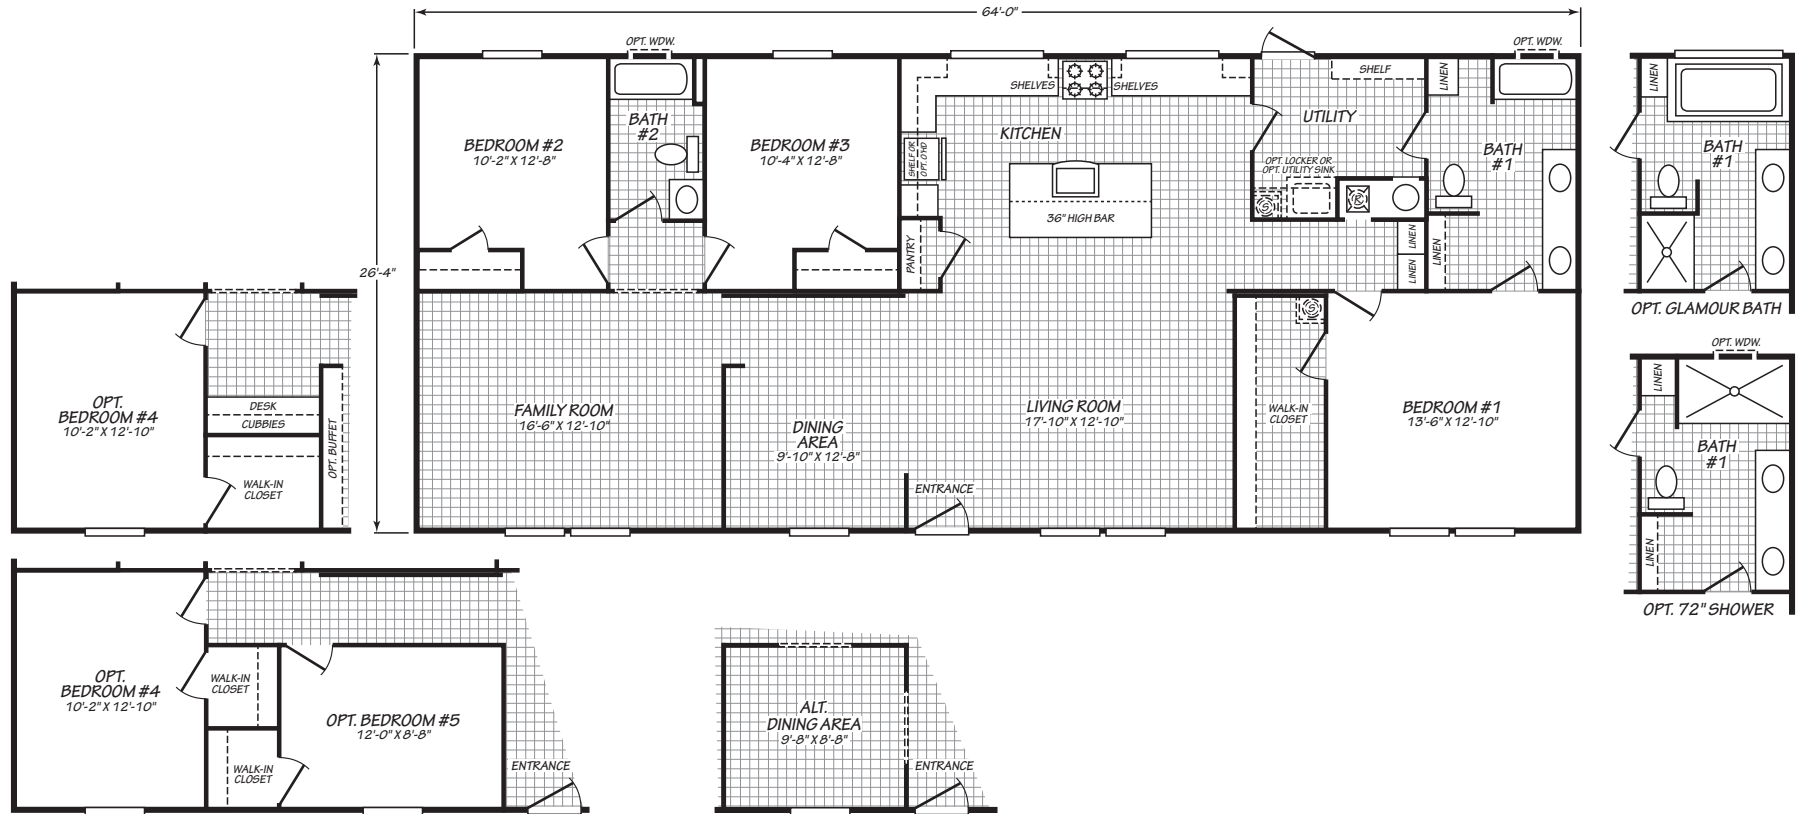

THE SUMMIT

28643B

3 bedroom • 2 bathroom • 1,685 sqft

©2026 CAVCO INDUSTRIES INC. ALL RIGHTS RESERVED. All images are for illustrative purposes only and may include non-standard options. Standard features are subject to change. Contact the retailer or builder for current measurements and features.