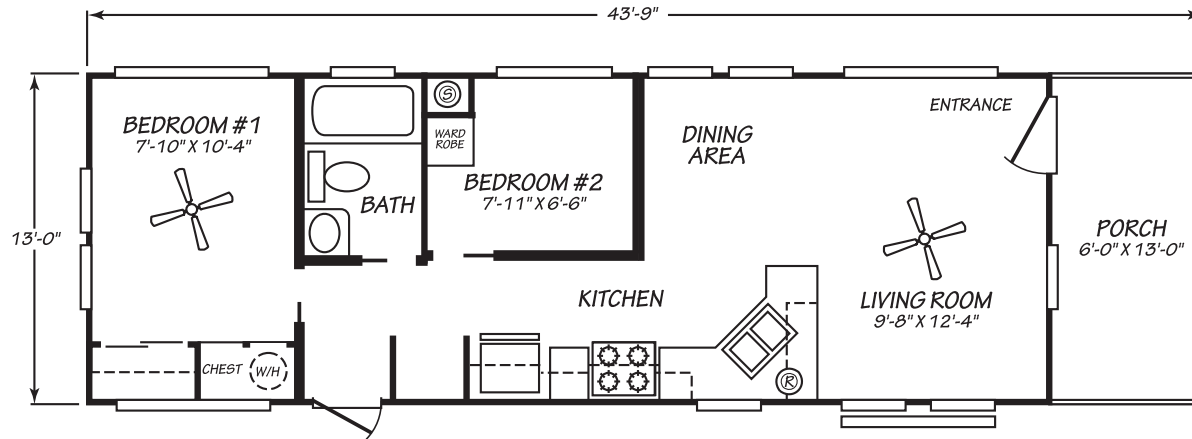

HAWK

MODEL 13382A

2 Bedroom • 1 Bath • 490 Square Feet

© 2024 CHARIOT EAGLE HOMES INC. ALL RIGHTS RESERVED

Important: Because we continually update and modify our products, it is important for you to know that our brochures and literature are for illustrative purposes only. All information contained herein may vary from the actual home we build. Dimensions are nominal and length and width measurements are from exterior wall to exterior wall. We reserve the right to make changes at any time, without notice or obligation, in prices, colors, materials, specifications, features and models. Please check with your retailer for specific information about the home you select.