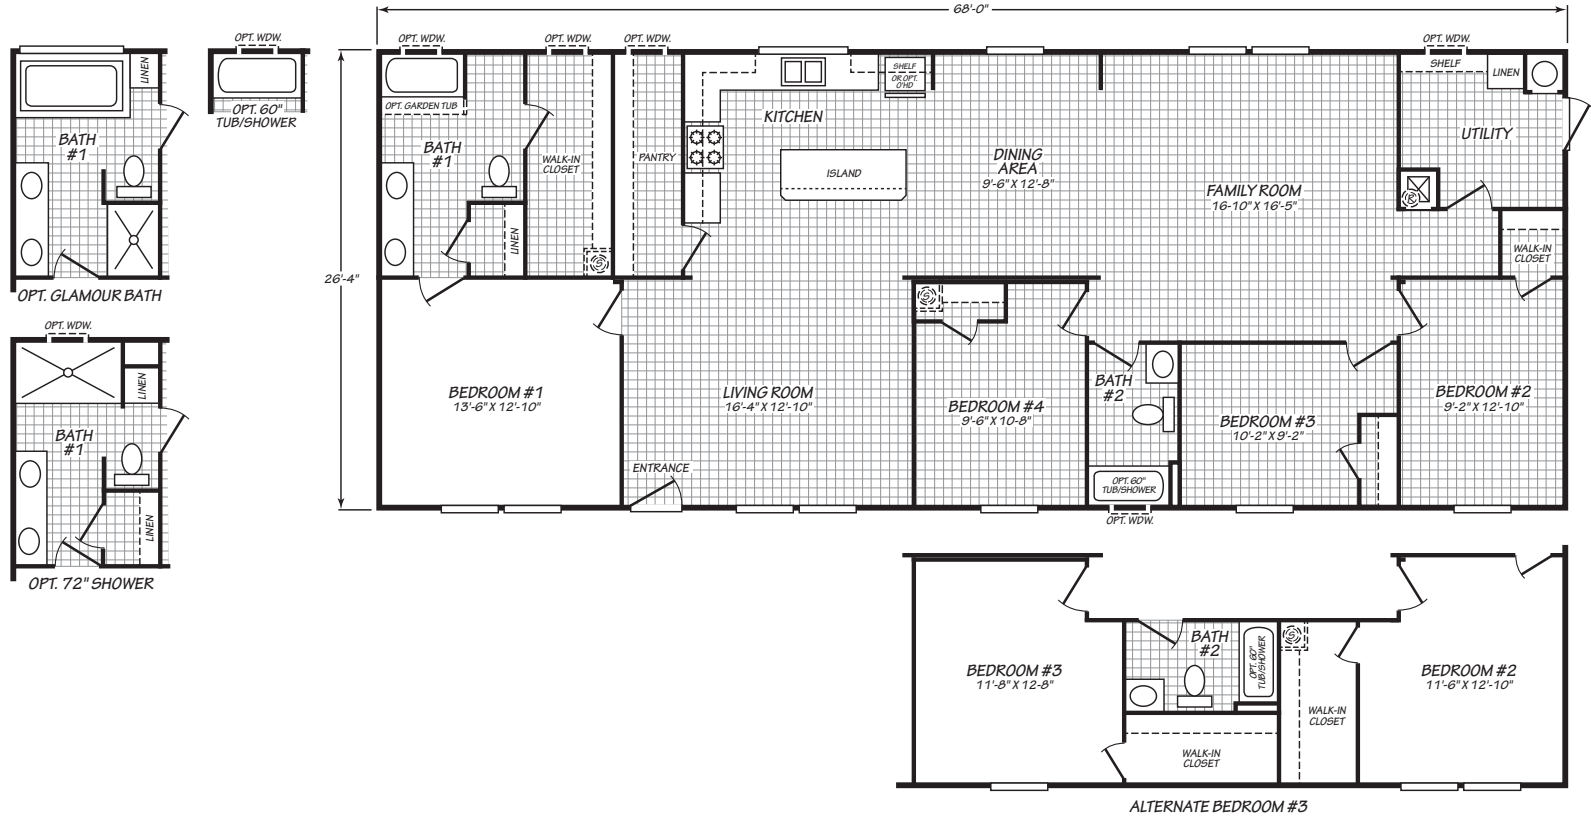

# THE SUMMIT

28684B

4 bedroom • 2 bathroom • 1,790 sqft

©2026 CAVCO INDUSTRIES INC. ALL RIGHTS RESERVED. All images are for illustrative purposes only and may include non-standard options. Standard features are subject to change. Contact the retailer or builder for current measurements and features.