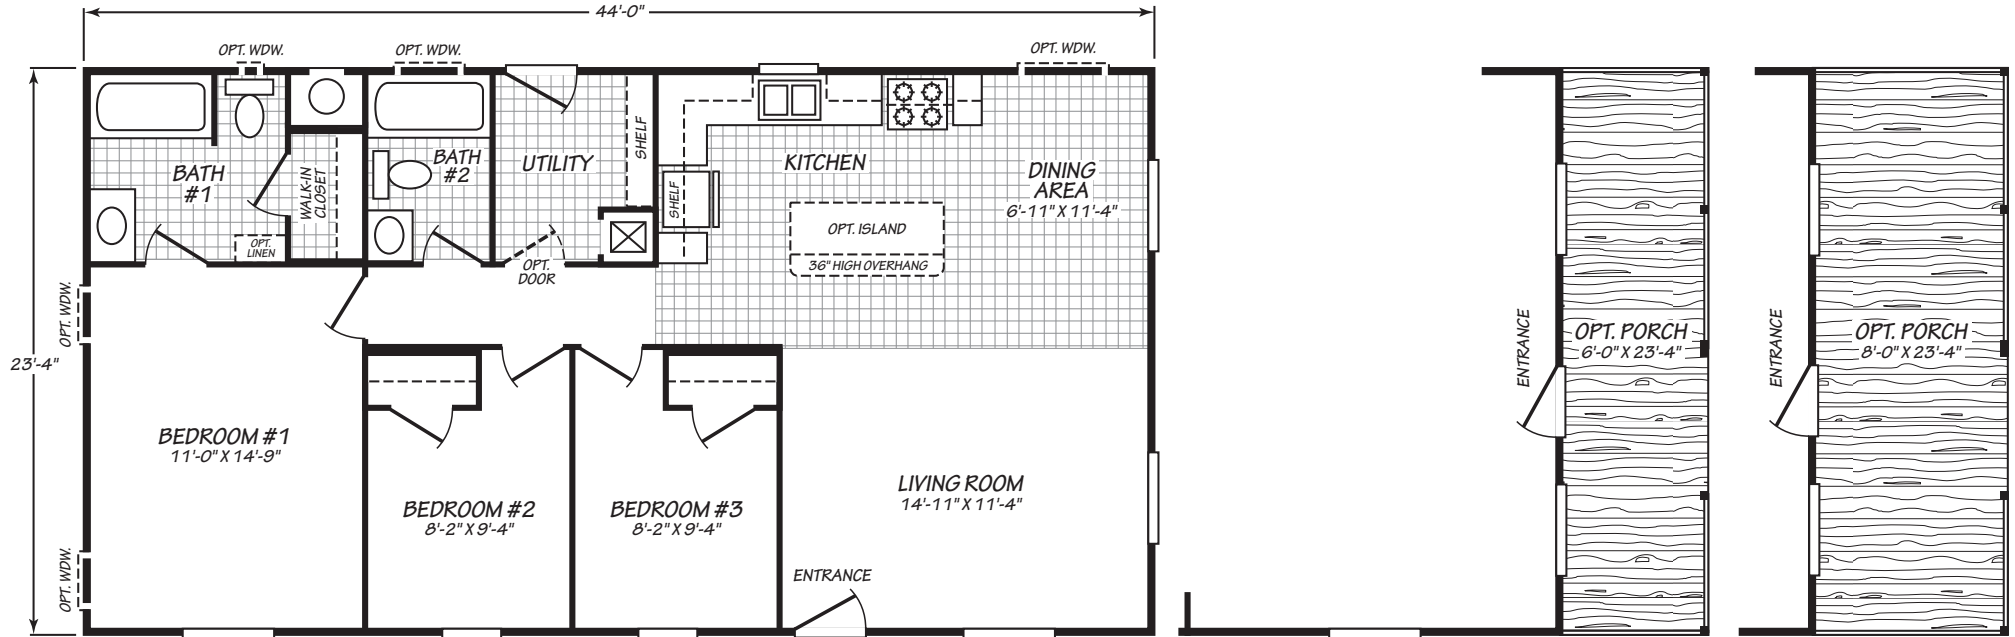

CANYON LAKE

24443D

3 bedroom • 2 bathroom • 1,019 sqft

©2026 CAVCO INDUSTRIES INC. ALL RIGHTS RESERVED. All images are for illustrative purposes only and may include non-standard options. Standard features are subject to change. Contact the retailer or builder for current measurements and features.