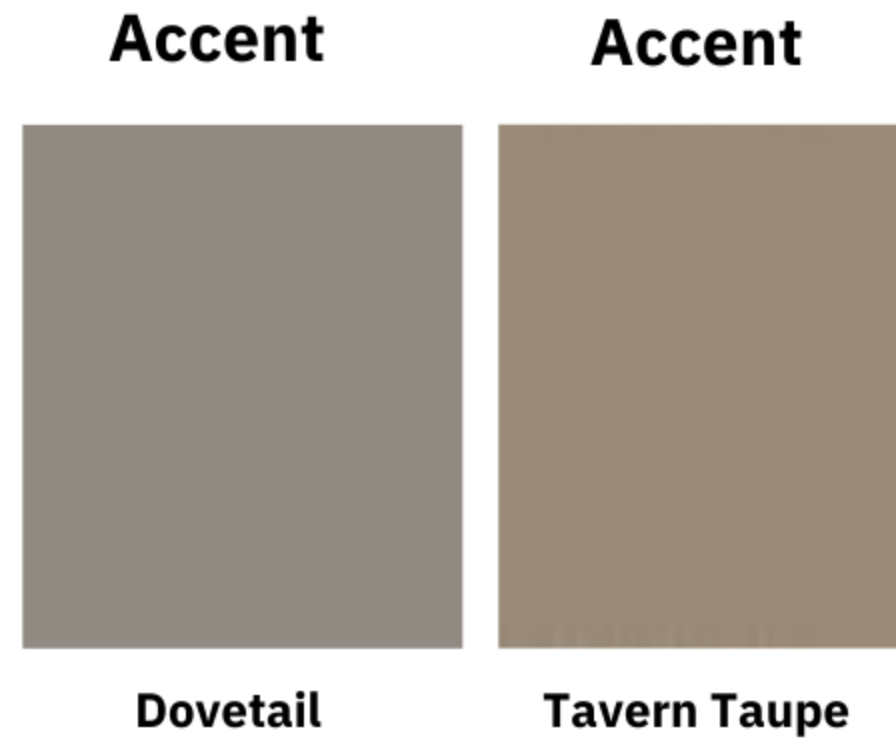

DECOR CHOICES 2024

A **CAVCO** COMPANY

DRYWALL PAINT COLORS

ACCENT ONLY

Valance

Market+ \$

CERAMIC TILE

EXTERIORS

CABINET FINISH

COUNTERTOPS

VINYL SIDING

LINOLEUM FLOORING

+ \$ - Additional Up-charge * Accent Only
Colors may vary due to printing process