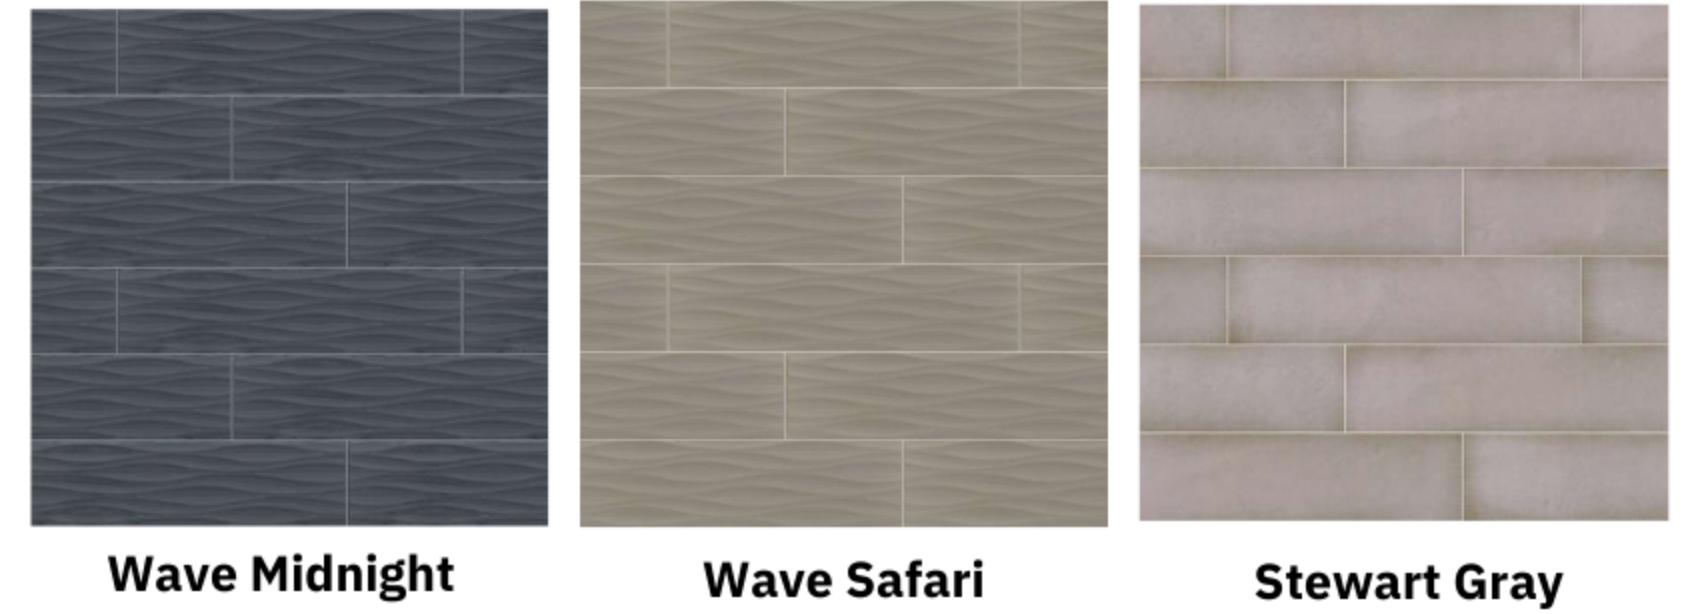

DECOR CHOICES 2024

A **CAVCO** COMPANY

DRYWALL PAINT COLORS

ACCENT ONLY

Valance

Market+ \$

CERAMIC TILE

EXTERIORS

CABINET FINISH

COUNTERTOPS

VINYL SIDING

LINOLEUM FLOORING

+ \$ - Additional Up-charge * Accent Only
Colors may vary due to printing process