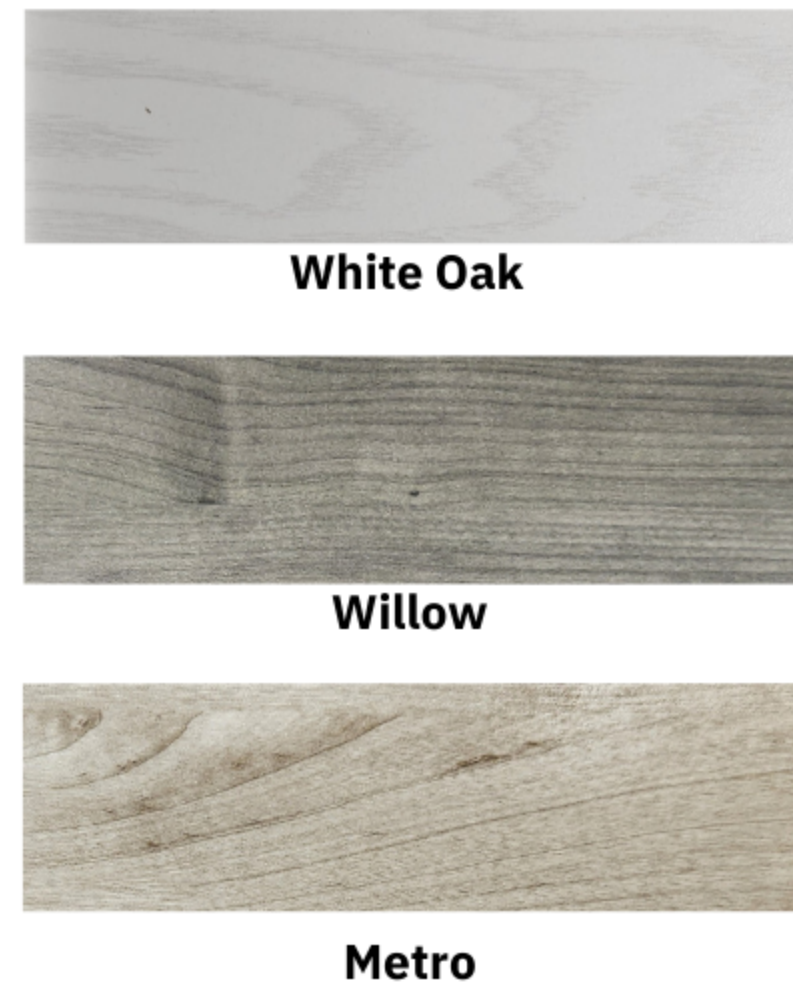

DECOR CHOICES 2024

A **CAVCO** COMPANY

DRYWALL PAINT COLORS

ACCENT ONLY

Valance

Market+ \$

CERAMIC TILE

EXTERIORS

CABINET FINISH

COUNTERTOPS

VINYL SIDING

LINOLEUM FLOORING

+ \$ - Additional Up-charge * Accent Only
Colors may vary due to printing process