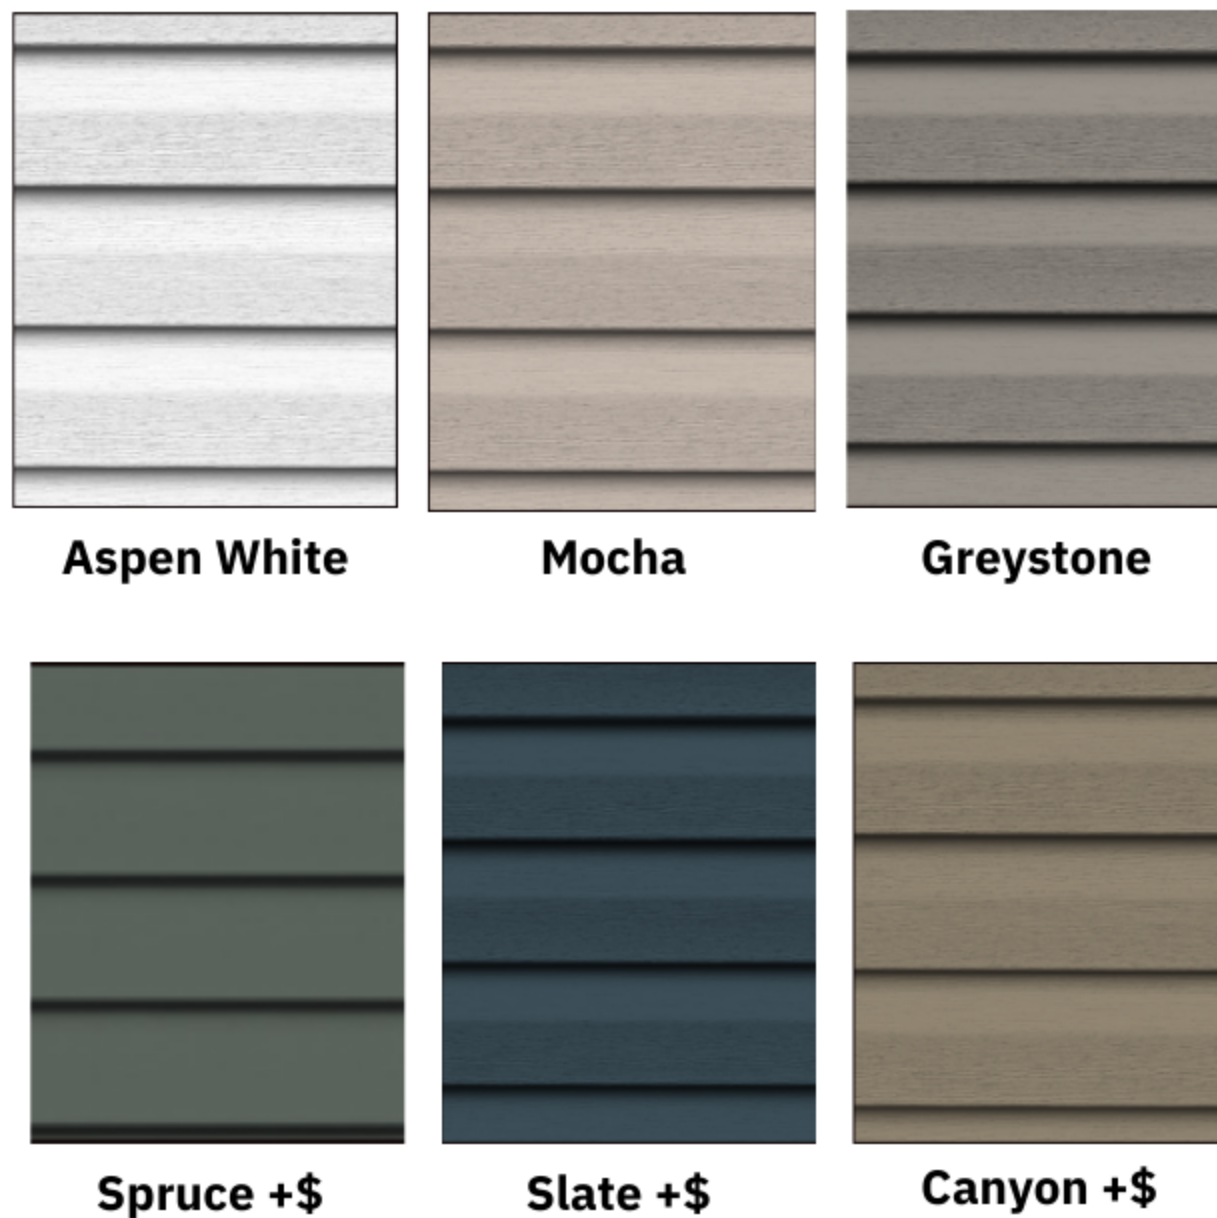

DECOR CHOICES 2024

A **CAVCO** COMPANY

DRYWALL PAINT COLORS

ACCENT ONLY

Valance

Market+ \$

CERAMIC TILE

EXTERIORS

CABINET FINISH

COUNTERTOPS

VINYL SIDING

LINOLEUM FLOORING

+ \$ - Additional Up-charge * Accent Only
Colors may vary due to printing process