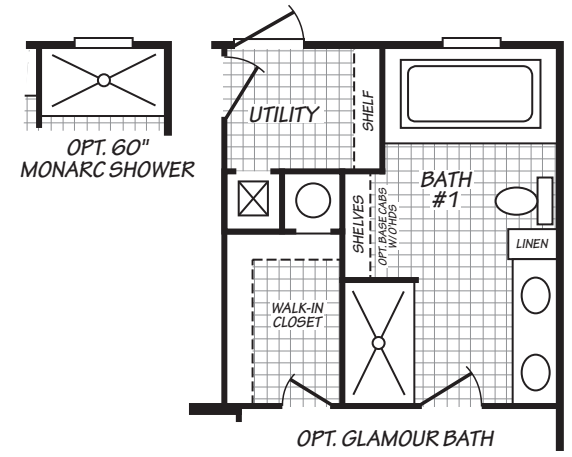

# VALU MAXX PREMIER

32483E

3 bedroom • 2 bathroom • 1,472 sqft

©2026 CAVCO INDUSTRIES INC. ALL RIGHTS RESERVED. All images are for illustrative purposes only and may include non-standard options. Standard features are subject to change. Contact the retailer or builder for current measurements and features.