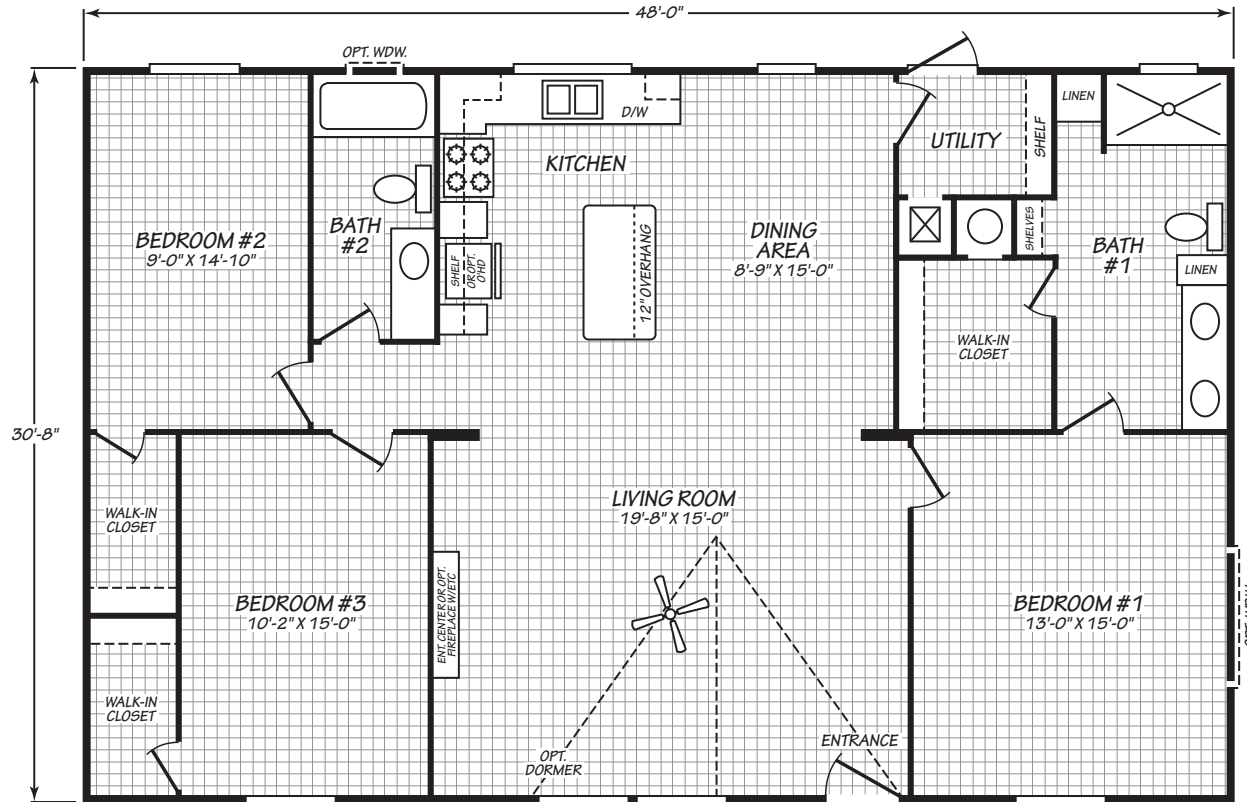

# VALU MAXX PREMIER

32483E

3 bedroom • 2 bathroom • 1,472 sqft

©2026 CAVCO INDUSTRIES INC. ALL RIGHTS RESERVED. All images are for illustrative purposes only and may include non-standard options. Standard features are subject to change. Contact the retailer or builder for current measurements and features.