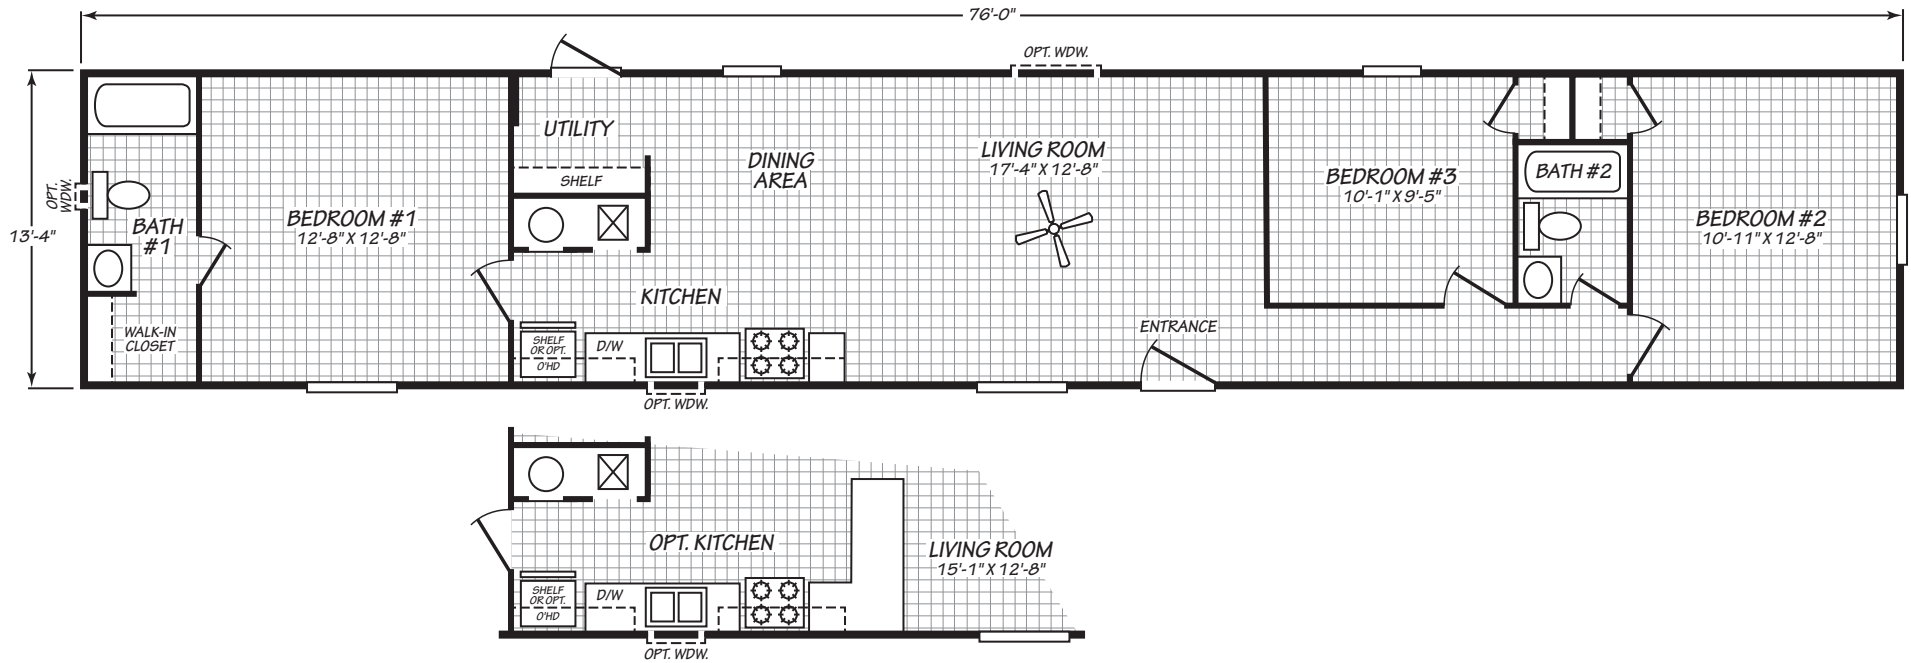

VALU MAXX

14763M

3 bedroom • 2 bathroom • 1,013 sqft

©2026 CAVCO INDUSTRIES INC. ALL RIGHTS RESERVED. All images are for illustrative purposes only and may include non-standard options. Standard features are subject to change. Contact the retailer or builder for current measurements and features.