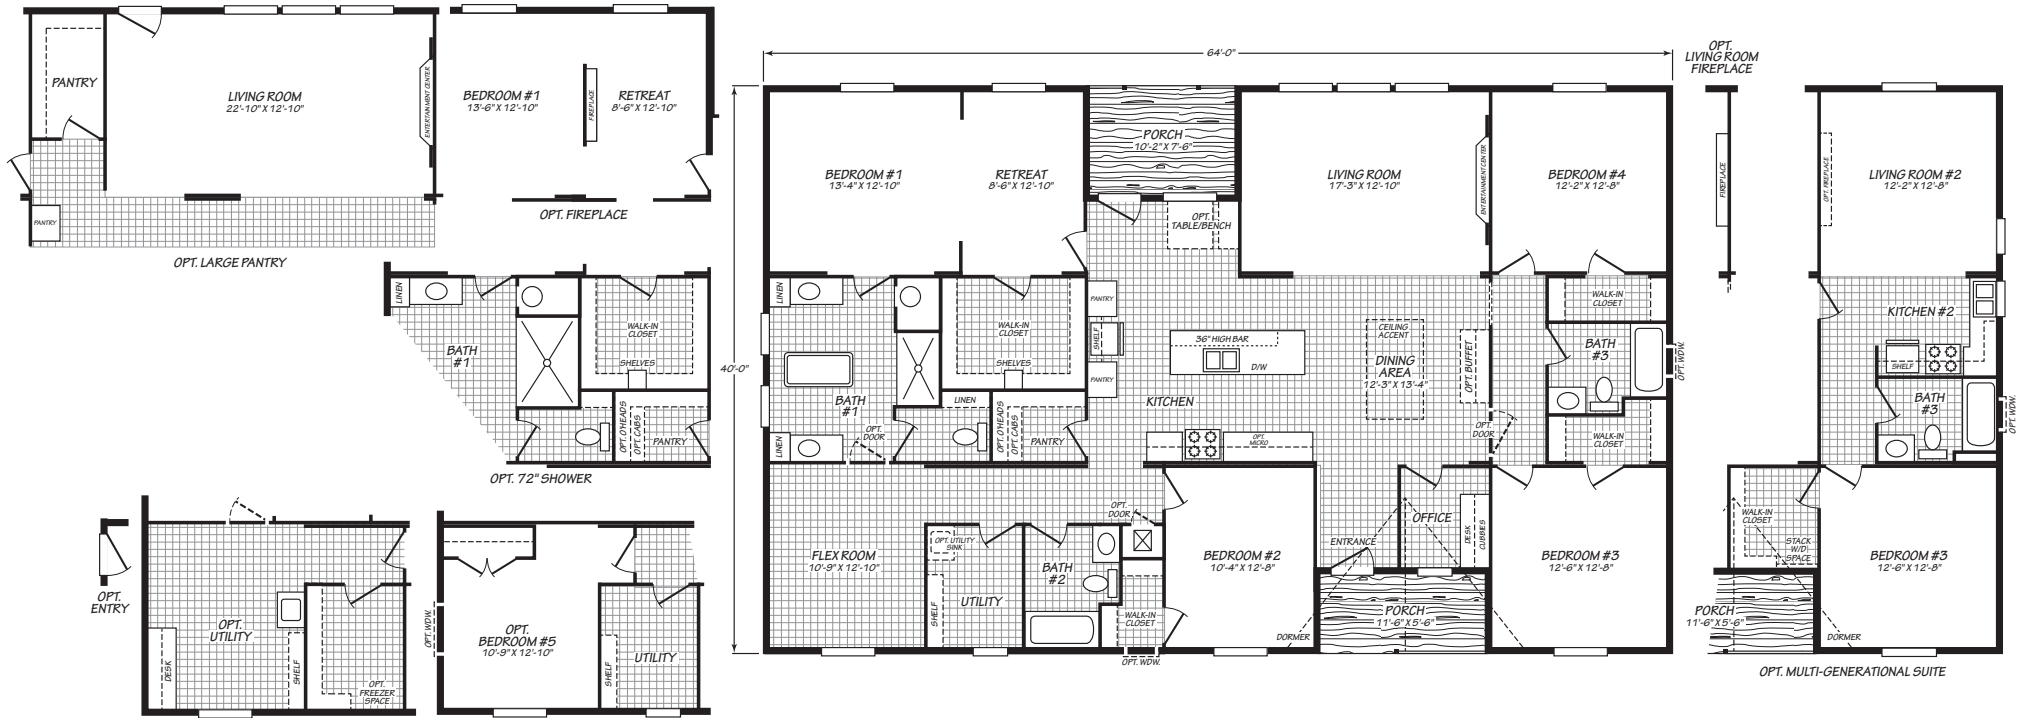

WAVERLY CREST PRESTIGE

40644F
4 bedroom • 3 bathroom • 2,418 sqft

©2026 CAVCO INDUSTRIES INC. ALL RIGHTS RESERVED. All images are for illustrative purposes only and may include non-standard options. Standard features are subject to change. Contact the retailer or builder for current measurements and features.