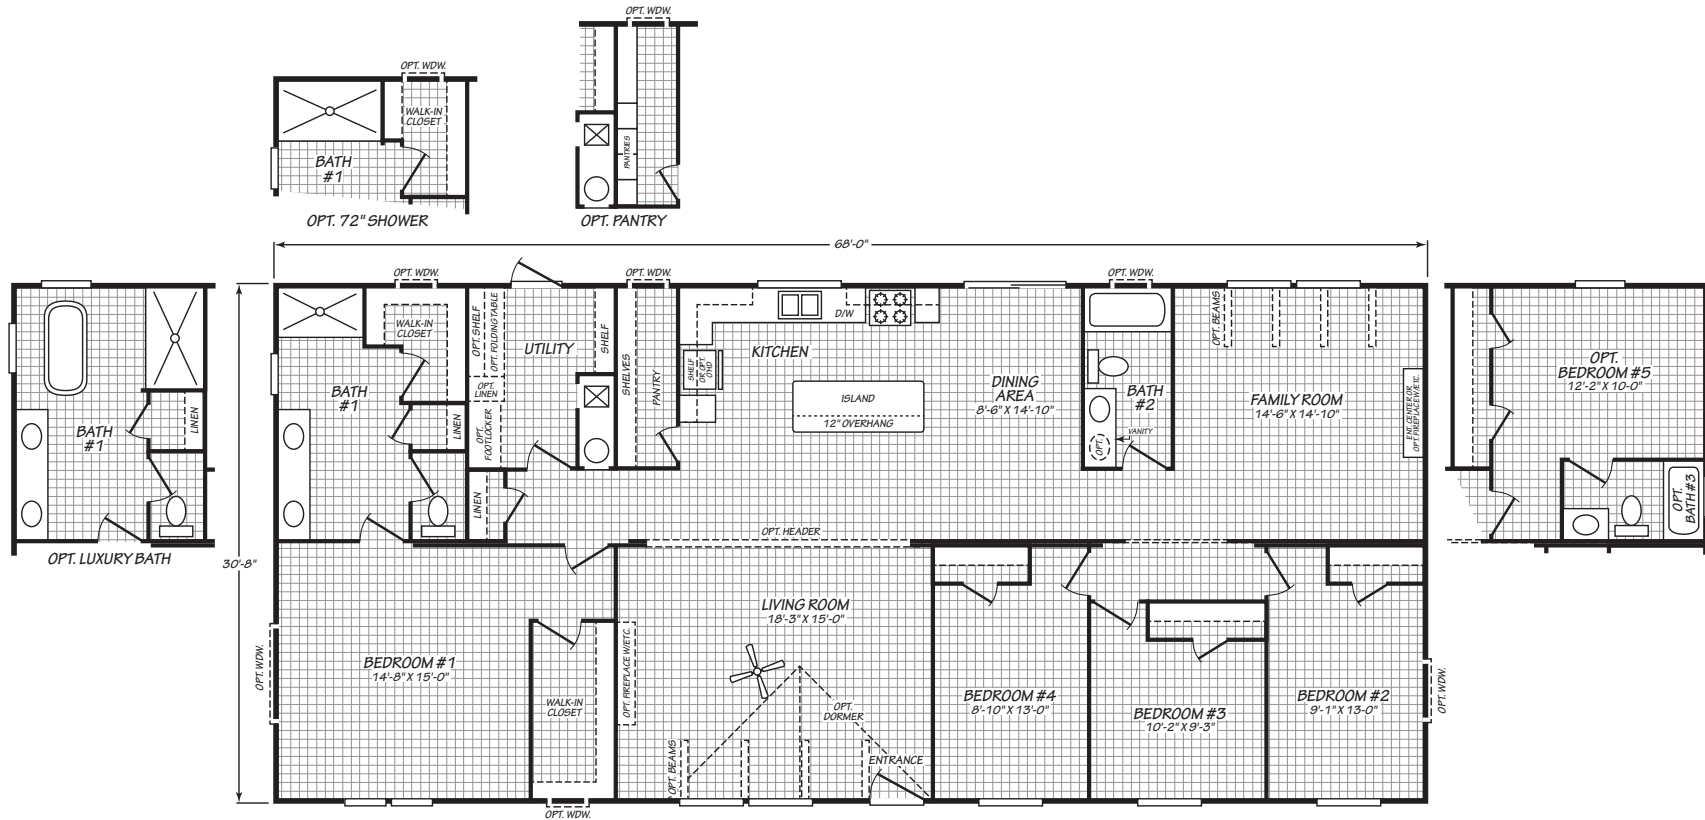

VALU PREMIER

32684H

4 bedroom • 2 bathroom • 2,085 sqft

©2026 CAVCO INDUSTRIES INC. ALL RIGHTS RESERVED. All images are for illustrative purposes only and may include non-standard options. Standard features are subject to change. Contact the retailer or builder for current measurements and features.