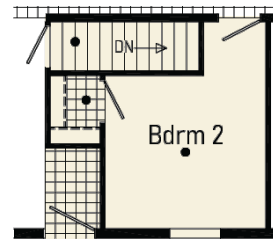

Elite 4

Scan to
Watch Video!

Optional Urban Kitchen
Includes std 42" ht. overhead cabs
8' max. ceiling height

Optional Stairwell

Curb Side Exterior Options

1493 sqft

2856

AC28563G

Elite 6

Scan to
Watch Video!

Optional
Freestanding Tub
with Shower
(omits linen)

Optional
4'x6' Walk-In
Tile Shower

Optional
Stairwell
(omits g.c.)

1600 sqft 2860

AC28603F

Elite 8

Scan to Watch Video!

Optional Freestanding Tub with Shower

Optional 4'x6' Walk-In Tile Shower

Optional Stairwell

Elite 9

AC28603G

1600 sqft

2860