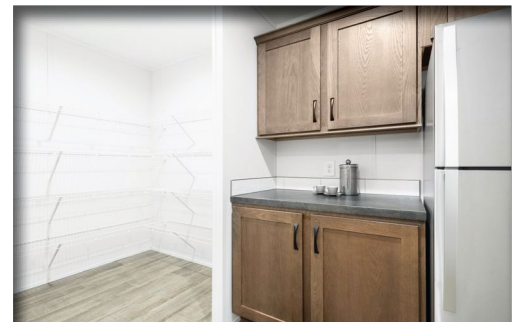

Elite 3

AC28523D

1333 sqft

2852

Scan to Watch Video!