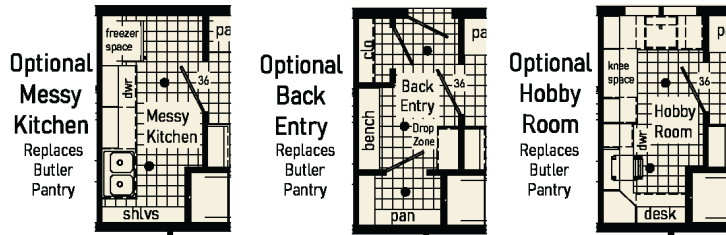

2852

Scan to Watch Video!

Optional Freestanding Tub with Shower (omits linen)

Optional 4'x6' Walk-In Tile Shower

Optional Stairwell

1387 sqft

2852

AC28523E

Elite 4

Scan to
Watch Video!

Optional Urban Kitchen
Includes std 42" ht. overhead cabs
8' max. ceiling height

Optional Stairwell

Curb Side Exterior Options

1493 sqft

2856

AC28563G