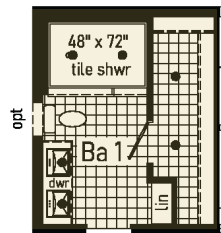

Elite 4

Scan to
Watch Video!

Optional Urban Kitchen
Includes std 42" ht. overhead cabs
8' max. ceiling height

Optional Stairwell

Curb Side Exterior Options

1493 sqft

2856

AC28563G

Elite 6

Scan to
Watch Video!

Optional
Freestanding Tub
with Shower
(omits linen)

Optional
4'x6' Walk-In
Tile Shower

Optional
Stairwell
(omits g.c.)

1600 sqft 2860

AC28603F

Elite 8

Scan to Watch Video!

Optional Freestanding Tub with Shower

Optional 4'x6' Walk-In Tile Shower

Optional Stairwell

Elite 9

AC28603G

1600 sqft

2860