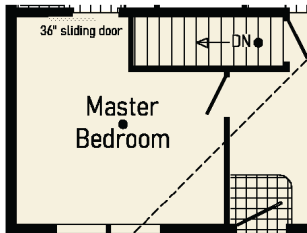

Elite 4

Scan to
Watch Video!

Optional Urban Kitchen
Includes std 42" ht. overhead cabs
8' max. ceiling height

Optional Stairwell

Curb Side Exterior Options

1493 sqft

2856

AC28563G

Elite 6

Scan to
Watch Video!

Optional
Freestanding Tub
with Shower
(omits linen)

Optional
4'x6' Walk-In
Tile Shower

Optional
Stairwell
(omits g.c.)

1600 sqft 2860

AC28603F

Elite 8