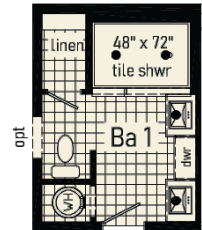

2852

Scan to Watch Video!

Optional Freestanding Tub with Shower (omits linen)

Optional 4'x6' Walk-In Tile Shower

Optional Stairwell

1387 sqft

2852

AC28523E

Elite 4

Scan to
Watch Video!

Optional Urban Kitchen
Includes std 42" ht. overhead cabs
8' max. ceiling height

Optional Stairwell

Curb Side Exterior Options

1493 sqft

2856

AC28563G

Elite 6

Scan to
Watch Video!

Optional
Freestanding Tub
with Shower
(omits linen)

Optional
4'x6' Walk-In
Tile Shower

Optional
Stairwell
(omits g.c.)

1600 sqft 2860

AC28603F

Elite 8