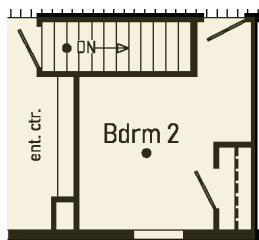

Elite 4

Scan to
Watch Video!

Optional Urban Kitchen
Includes std 42" ht. overhead cabs
8' max. ceiling height

Optional Stairwell

Curb Side Exterior Options

1493 sqft

2856

AC28563G

Elite 6

Scan to
Watch Video!

Optional
Freestanding Tub
with Shower
(omits linen)

Optional
4'x6' Walk-In
Tile Shower

Optional
Stairwell
(omits g.c.)

1600 sqft 2860

AC28603F

Elite 8

Scan to Watch Video!

Optional Freestanding Tub with Shower

Optional 4'x6' Walk-In Tile Shower

Optional Stairwell

Elite 9

AC28603G

1600 sqft

2860