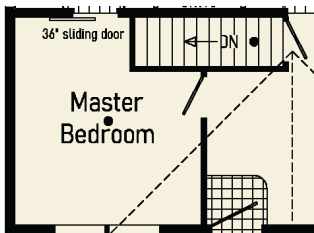

AC28483D

Elite 2

Scan to Watch Video!

opt 26'-8" dormer w/ box-bay 77

Curb Side Exterior Options

Elite 3

AC28523D

1333 sqft