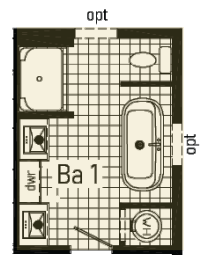

Elite 4

Scan to
Watch Video!

Optional Urban Kitchen
Includes std 42" ht. overhead cabs
8' max. ceiling height

Optional Stairwell

Curb Side Exterior Options

1493 sqft

2856

AC28563G

Elite 6

Scan to
Watch Video!

Optional
Freestanding Tub
with Shower
(omits linen)

Optional
4'x6' Walk-In
Tile Shower

Optional
Stairwell
(omits g.c.)

1600 sqft 2860

AC28603F

Elite 8

Scan to Watch Video!

Optional Freestanding Tub with Shower

Optional 4'x6' Walk-In Tile Shower

Optional Stairwell

Elite 9

AC28603G

1600 sqft

2860