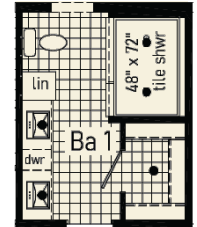

Scan to Watch Video!

Optional Freestanding Tub with Shower

Optional 4'x6' Walk-In Tile Shower

Optional Stairwell

Elite 9

AC28603G

1600 sqft

2860

Scan to Watch Video!

Optional Kitchen Urban Kitchen

Includes std 42" ht. overhead cabs
8' max. ceiling height

Optional Messy Kitchen

Replaces Butler Pantry

Optional Back Entry

Replaces Butler Pantry

Optional Hobby Room

Replaces Butler Pantry

Optional Freestanding Tub with Shower

Omits Closet
opt

Optional 4'x6' Walk-In Tile Shower

Optional Stairwell

Your Independent Retailer is:

20898 Paint Blvd
Shippenville, PA 16254
(814) 226-9210