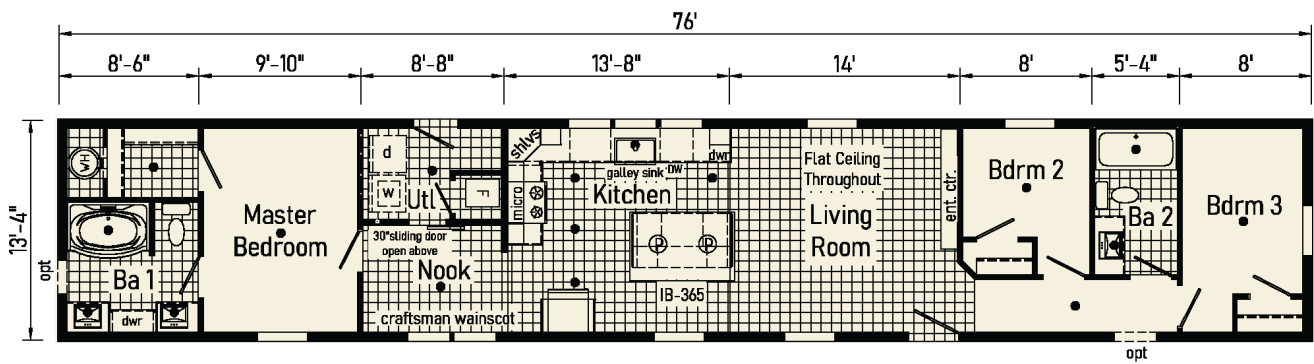

Elite

COMMODORE ASTRO

**cavco**TM
CLARION

Elite 1

AC14763C

1013 sqft

1476

1280 sqft 2848

AC28483D

Elite 2

Scan to Watch Video!

opt 26'-8" dormer w/ box-bay 77

Curb Side Exterior Options

Elite 3

AC28523D

1333 sqft

2852

Scan to Watch Video!

Optional Freestanding Tub with Shower (omits linen)

Optional 4'x6' Walk-In Tile Shower

Optional Stairwell

1387 sqft

2852

AC28523E

Elite 4

Scan to
Watch Video!

Optional Urban Kitchen
Includes std 42" ht. overhead cabs
8' max. ceiling height

Optional Stairwell

Curb Side Exterior Options

1493 sqft

2856

AC28563G