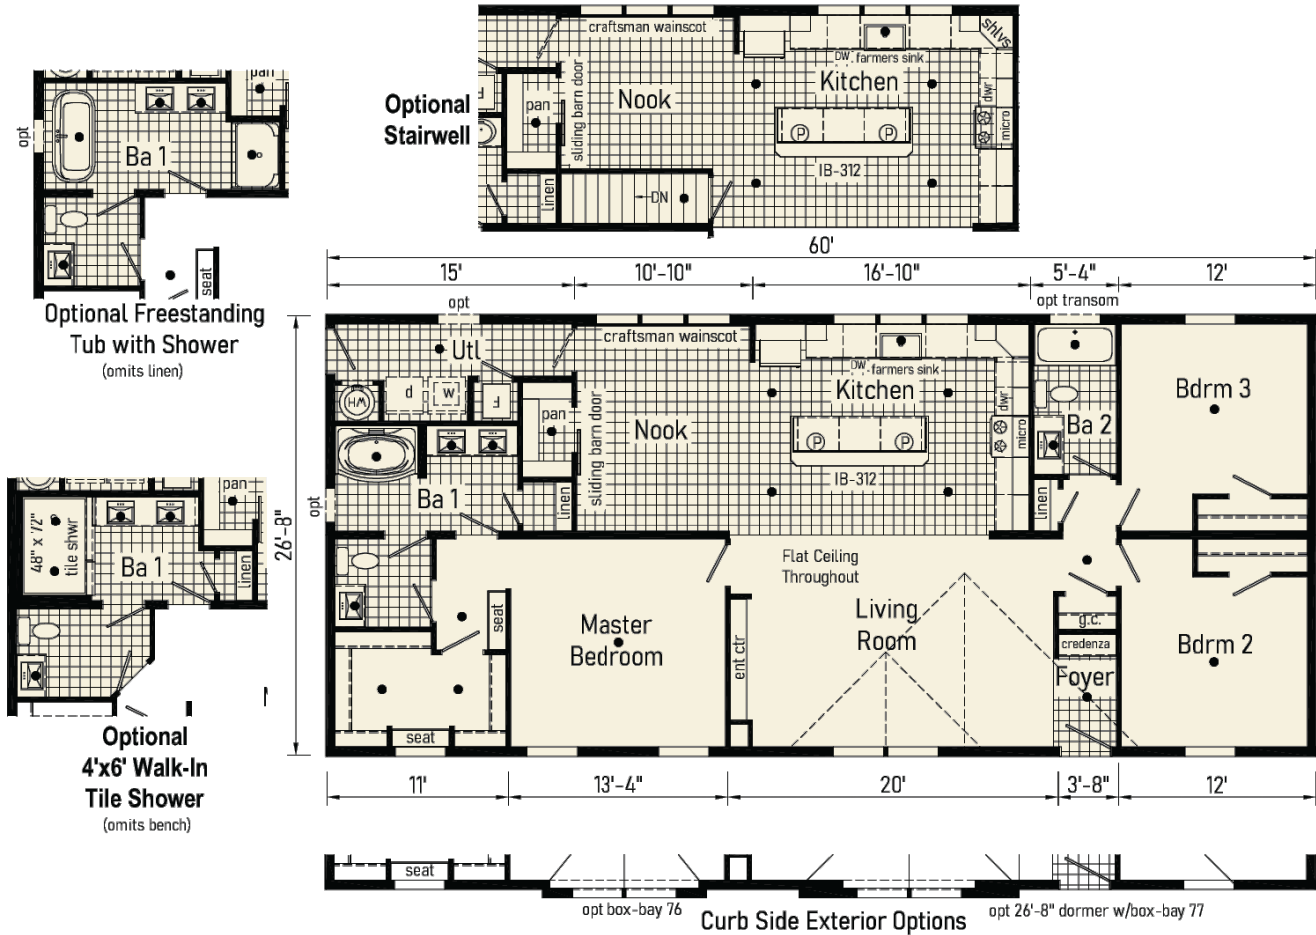

2852

Scan to Watch Video!

Optional Freestanding Tub with Shower (omits linen)

Optional 4'x6' Walk-In Tile Shower

Optional Stairwell

1387 sqft

2852

AC28523E

Elite 6

Scan to
Watch Video!

Optional
Freestanding Tub
with Shower
(omits linen)

Optional
4'x6' Walk-In
Tile Shower

Optional
Stairwell
(omits g.c.)

1600 sqft 2860

AC28603F

Elite 8

Scan to Watch Video!

Optional Freestanding Tub with Shower

Optional 4'x6' Walk-In Tile Shower

Optional Stairwell

Elite 9

AC28603G

1600 sqft

2860

Scan to Watch Video!

Optional Kitchen Urban Kitchen

Includes std 42" ht. overhead cabs
8' max. ceiling height

Optional Messy Kitchen

Replaces Butler Pantry

Optional Back Entry

Replaces Butler Pantry

Optional Hobby Room