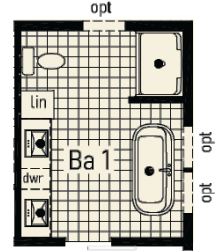

Scan to Watch Video!

Optional Kitchen Urban Kitchen

Includes std 42" ht. overhead cabs
8' max. ceiling height

Optional Messy Kitchen

Replaces Butler Pantry

Optional Back Entry

Replaces Butler Pantry

Optional Hobby Room

Replaces Butler Pantry

Optional Freestanding Tub with Shower

Omits Closet
opt

Optional 4'x6' Walk-In Tile Shower

Optional Stairwell

Your Independent Retailer is:

20898 Paint Blvd
Shippenville, PA 16254
(814) 226-9210