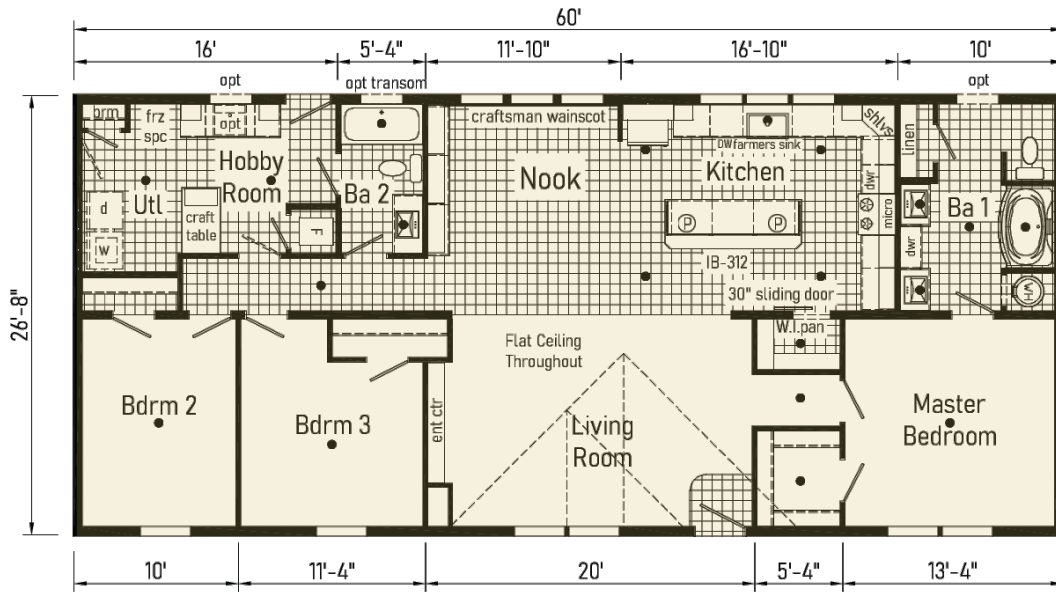

2852

Scan to Watch Video!

Optional Freestanding Tub with Shower (omits linen)

Optional 4'x6' Walk-In Tile Shower

Optional Stairwell

1387 sqft

2852

AC28523E

Elite 4

Scan to
Watch Video!

Optional Urban Kitchen
Includes std 42" ht. overhead cabs
8' max. ceiling height

Optional Stairwell

Curb Side Exterior Options

1493 sqft

2856

AC28563G

Elite 6

Scan to
Watch Video!

Optional
Freestanding Tub
with Shower
(omits linen)

Optional
4'x6' Walk-In
Tile Shower

Optional
Stairwell
(omits g.c.)

1600 sqft 2860

AC28603F

Elite 8

Scan to Watch Video!

Optional Freestanding Tub with Shower

Optional 4'x6' Walk-In Tile Shower

Optional Stairwell

Elite 9

AC28603G

1600 sqft

2860