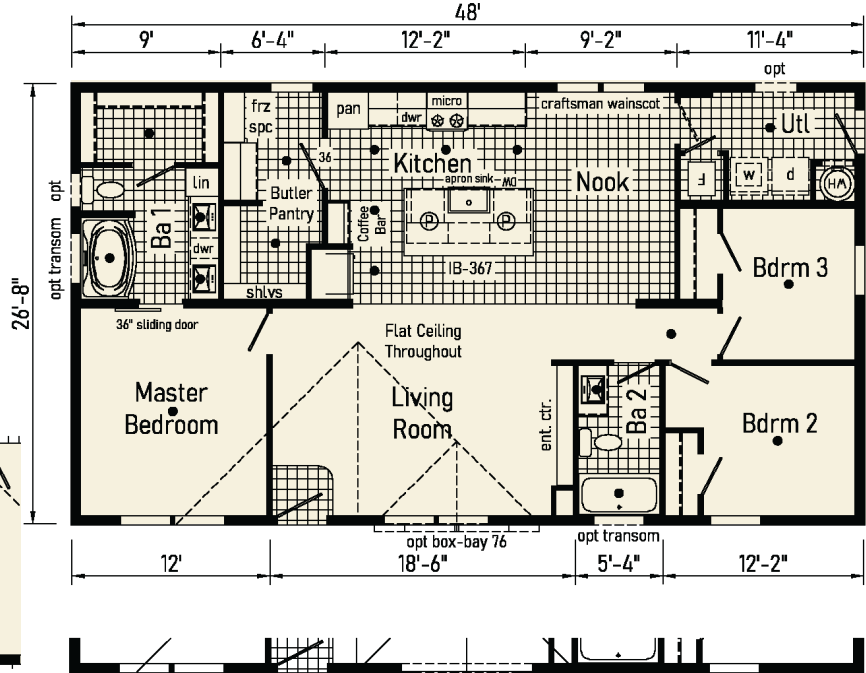

Elite

COMMODORE ASTRO

**cavco**TM
CLARION

Elite 1

AC14763C

1013 sqft

1476

1280 sqft 2848

AC28483D

Elite 2

Scan to Watch Video!

opt 26'-8" dormer w/ box-bay 77

Curb Side Exterior Options

Elite 3

AC28523D

1333 sqft

2852

Scan to Watch Video!

Optional Freestanding Tub with Shower (omits linen)

Optional 4'x6' Walk-In Tile Shower

Optional Stairwell

1387 sqft

2852

AC28523E

Elite 4

Scan to
Watch Video!

Optional Urban Kitchen
Includes std 42" ht. overhead cabs
8' max. ceiling height

Optional Stairwell

Curb Side Exterior Options

1493 sqft

2856

AC28563G