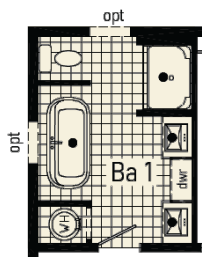

2852

Scan to Watch Video!

Optional Freestanding Tub with Shower (omits linen)

Optional 4'x6' Walk-In Tile Shower

Optional Stairwell

1387 sqft

2852

AC28523E

Elite 4

Scan to
Watch Video!

Optional Urban Kitchen
Includes std 42" ht. overhead cabs
8' max. ceiling height

Optional Stairwell

Curb Side Exterior Options

1493 sqft

2856

AC28563G

Elite 6

Scan to
Watch Video!

Optional
Freestanding Tub
with Shower
(omits linen)

Optional
4'x6' Walk-In
Tile Shower

Optional
Stairwell
(omits g.c.)

1600 sqft 2860

AC28603F

Elite 8