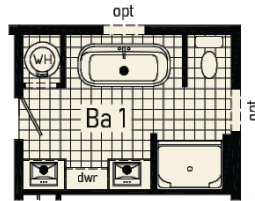

AC28483D

Elite 2

Scan to Watch Video!

opt 26'-8" dormer w/ box-bay 77

Curb Side Exterior Options

Elite 3

AC28523D

1333 sqft

2852

Scan to Watch Video!

Optional Freestanding Tub with Shower (omits linen)

Optional 4'x6' Walk-In Tile Shower

Optional Stairwell

1387 sqft

2852

AC28523E

Elite 4

Scan to
Watch Video!

Optional Urban Kitchen
Includes std 42" ht. overhead cabs
8' max. ceiling height

Optional Stairwell

Curb Side Exterior Options

1493 sqft

2856

AC28563G