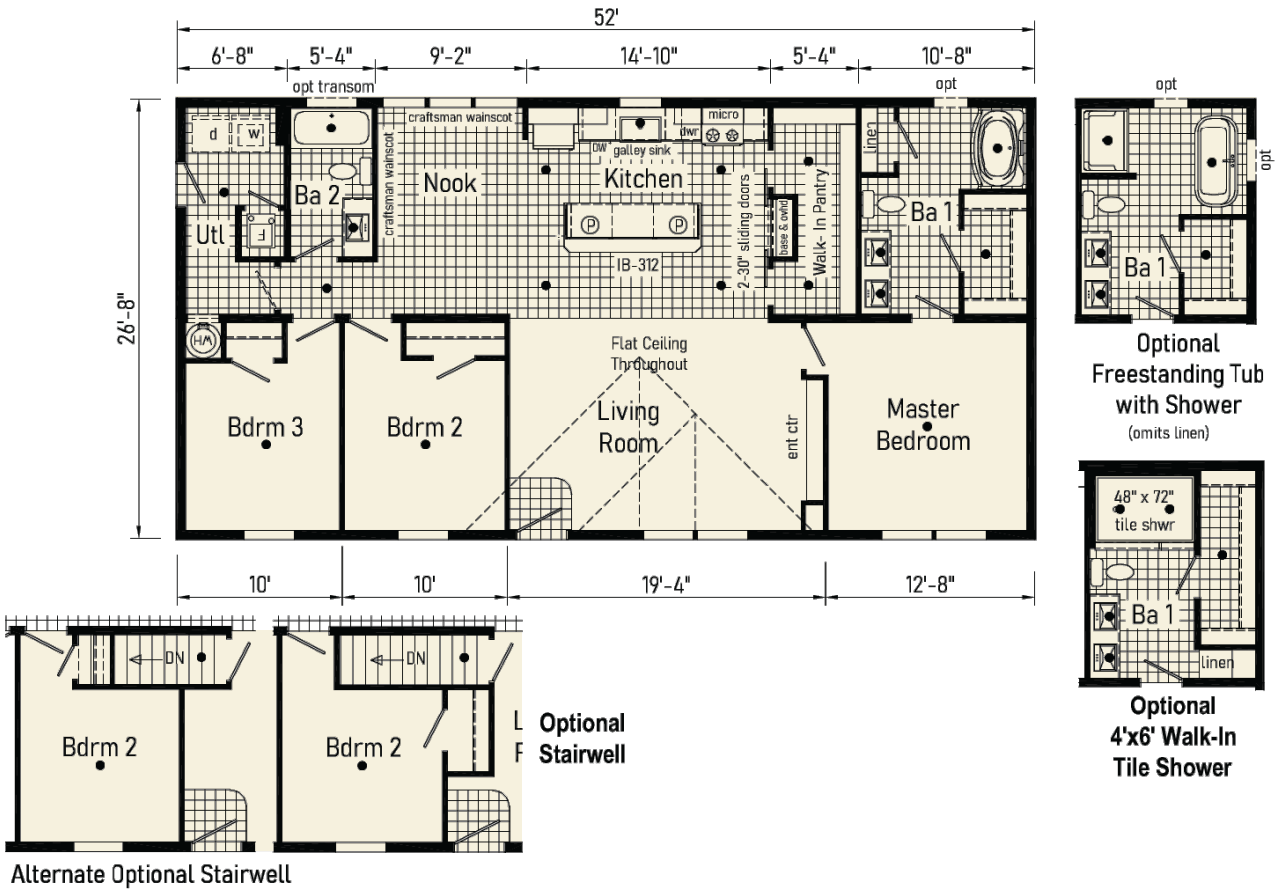

AC28483D

Elite 2

Scan to Watch Video!

opt 26'-8" dormer w/ box-bay 77

Curb Side Exterior Options

Elite 3

AC28523D

1333 sqft

2852

Scan to Watch Video!

Optional Freestanding Tub with Shower (omits linen)

Optional 4'x6' Walk-In Tile Shower

Optional Stairwell

1387 sqft

2852

AC28523E

Elite 4

Scan to
Watch Video!

Optional Urban Kitchen
Includes std 42" ht. overhead cabs
8' max. ceiling height

Optional Stairwell

Curb Side Exterior Options

1493 sqft

2856

AC28563G

Elite 6

Scan to
Watch Video!

Optional
Freestanding Tub
with Shower
(omits linen)

Optional
4'x6' Walk-In
Tile Shower

Optional
Stairwell
(omits g.c.)

1600 sqft 2860

AC28603F

Elite 8