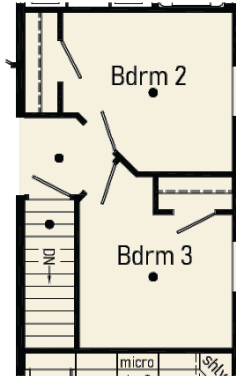

AC28483D

Elite 2

Scan to Watch Video!

opt 26'-8" dormer w/ box-bay 77

Curb Side Exterior Options

Elite 3

AC28523D

1333 sqft

2852

Scan to Watch Video!

Optional Freestanding Tub with Shower (omits linen)

Optional 4'x6' Walk-In Tile Shower

Optional Stairwell

1387 sqft

2852

AC28523E

Elite 4

Scan to
Watch Video!

Optional Urban Kitchen
Includes std 42" ht. overhead cabs
8' max. ceiling height

Optional Stairwell

Curb Side Exterior Options

1493 sqft

2856

AC28563G