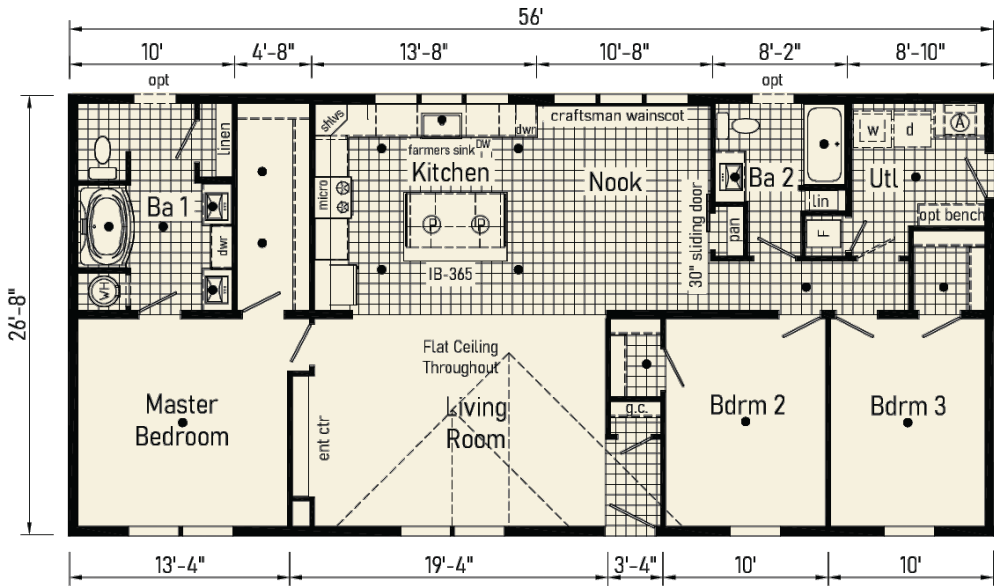

2852

Scan to Watch Video!

Optional Freestanding Tub with Shower (omits linen)

Optional 4'x6' Walk-In Tile Shower

Optional Stairwell

1387 sqft

2852

AC28523E

Elite 4

Scan to
Watch Video!

Optional Urban Kitchen
Includes std 42" ht. overhead cabs
8' max. ceiling height

Optional Stairwell

Curb Side Exterior Options

1493 sqft

2856

AC28563G

Elite 6

Scan to
Watch Video!

Optional
Freestanding Tub
with Shower
(omits linen)

Optional
4'x6' Walk-In
Tile Shower

Optional
Stairwell
(omits g.c.)

1600 sqft 2860

AC28603F

Elite 8

Scan to Watch Video!

Optional Freestanding Tub with Shower

Optional 4'x6' Walk-In Tile Shower

Optional Stairwell

Elite 9

AC28603G

1600 sqft

2860