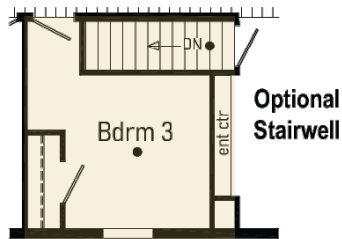

Elite 6

Scan to
Watch Video!

Optional
Freestanding Tub
with Shower
(omits linen)

Optional
4'x6' Walk-In
Tile Shower

Optional
Stairwell
(omits g.c.)

1600 sqft 2860

AC28603F

Elite 8

Scan to Watch Video!

Optional Freestanding Tub with Shower

Optional 4'x6' Walk-In Tile Shower

Optional Stairwell

Elite 9

AC28603G

1600 sqft

2860