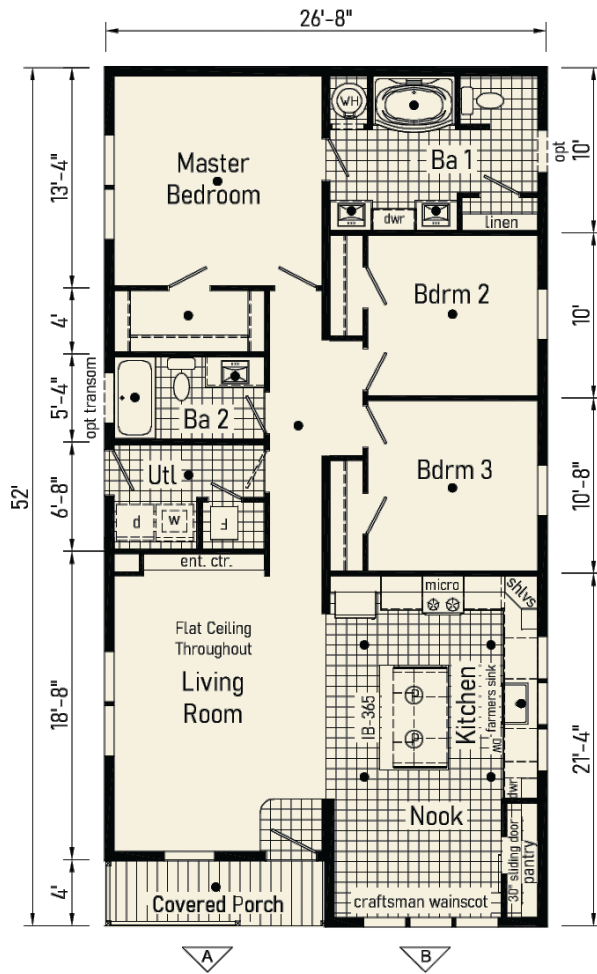

Elite

COMMODORE ASTRO

**cavco**TM
CLARION

Elite 1

AC14763C

1013 sqft

1476

1280 sqft 2848

AC28483D

Elite 2

Scan to Watch Video!

opt 26'-8" dormer w/ box-bay 77

Curb Side Exterior Options

Elite 3

AC28523D

1333 sqft

2852

Scan to Watch Video!

Optional Freestanding Tub with Shower (omits linen)

Optional 4'x6' Walk-In Tile Shower

Optional Stairwell

1387 sqft

2852

AC28523E

Elite 4

Scan to
Watch Video!

Optional Urban Kitchen
Includes std 42" ht. overhead cabs
8' max. ceiling height

Optional Stairwell

Curb Side Exterior Options

1493 sqft

2856

AC28563G