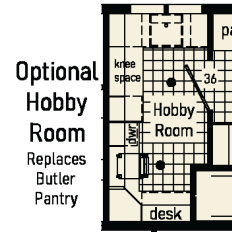

1280 sqft 2848

AC28483D

Elite 2

Scan to Watch Video!

opt 26'-8" dormer w/ box-bay 77

Curb Side Exterior Options