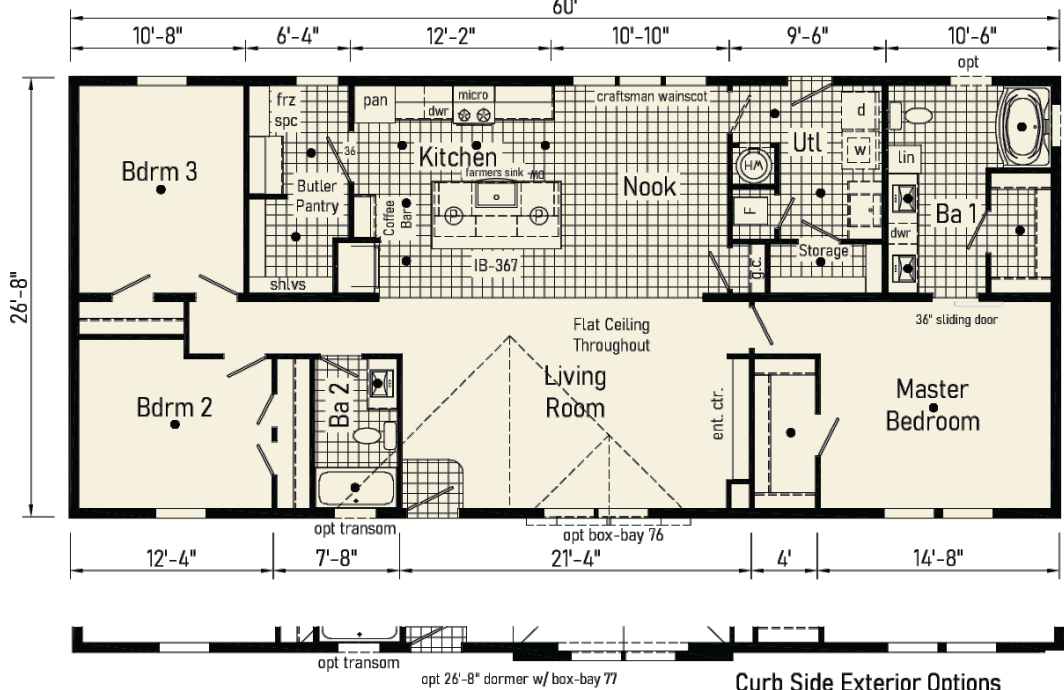

2852

Scan to Watch Video!

Optional Freestanding Tub with Shower (omits linen)

Optional 4'x6' Walk-In Tile Shower

Optional Stairwell

1387 sqft

2852

AC28523E

Scan to Watch Video!

Optional Freestanding Tub with Shower

Optional 4'x6' Walk-In Tile Shower

Optional Stairwell

Elite 9

AC28603G

1600 sqft

2860

Scan to Watch Video!

Optional Kitchen Urban Kitchen

Includes std 42" ht. overhead cabs
8' max. ceiling height

Optional Messy Kitchen

Replaces Butler Pantry

Optional Back Entry

Replaces Butler Pantry

Optional Hobby Room

Replaces Butler Pantry

Optional Freestanding Tub with Shower

Omits Closet
opt

Optional 4'x6' Walk-In Tile Shower

Optional Stairwell

Your Independent Retailer is:

20898 Paint Blvd
Shippenville, PA 16254
(814) 226-9210