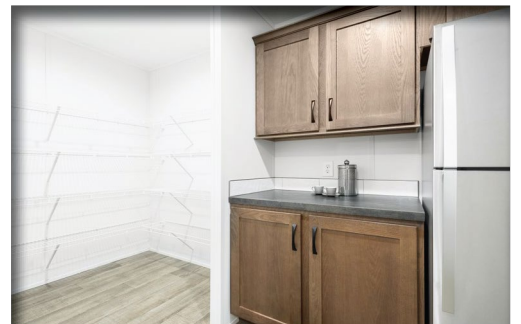

1280 sqft 2848

AC28483D

Elite 2

Scan to Watch Video!