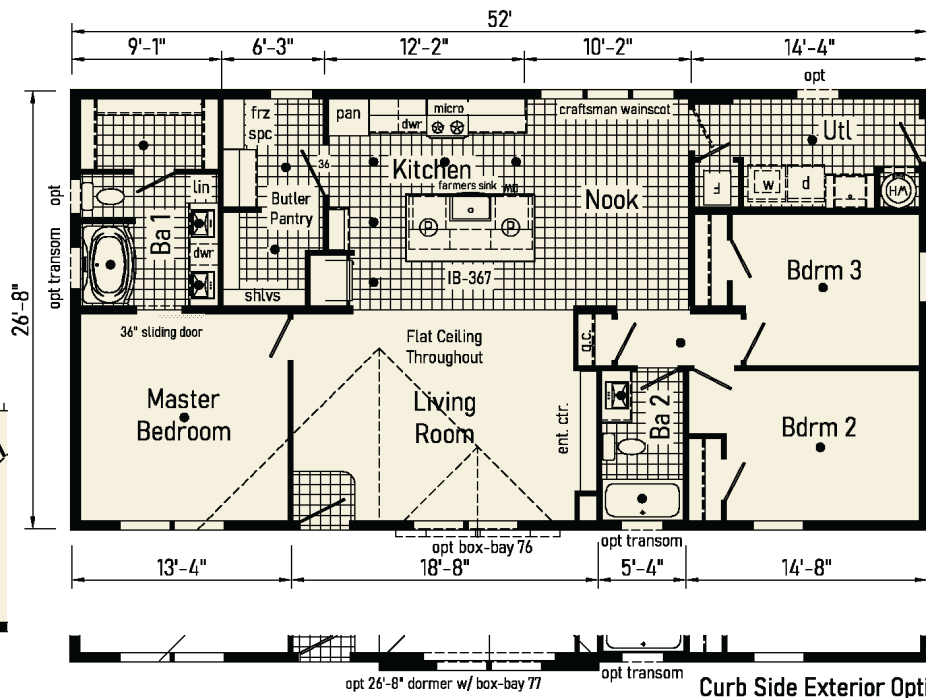

2852

Scan to Watch Video!

Optional Freestanding Tub with Shower (omits linen)

Optional 4'x6' Walk-In Tile Shower

Optional Stairwell

1387 sqft

2852

AC28523E

Elite 4

Scan to
Watch Video!

Optional Urban Kitchen
Includes std 42" ht. overhead cabs
8' max. ceiling height

Optional Stairwell

Curb Side Exterior Options

1493 sqft

2856

AC28563G

Elite 6

Scan to
Watch Video!

Optional
Freestanding Tub
with Shower
(omits linen)

Optional
4'x6' Walk-In
Tile Shower

Optional
Stairwell
(omits g.c.)

1600 sqft 2860

AC28603F

Elite 8

Scan to Watch Video!

Optional Freestanding Tub with Shower

Optional 4'x6' Walk-In Tile Shower

Optional Stairwell

Elite 9

AC28603G

1600 sqft

2860