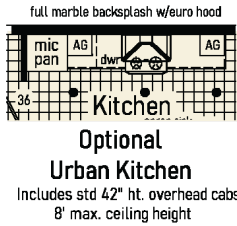

AC28483D

Elite 2

Scan to Watch Video!

opt 26'-8" dormer w/ box-bay 77

Curb Side Exterior Options

Elite 3

AC28523D

1333 sqft