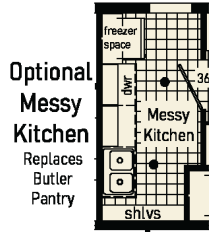

1280 sqft 2848

AC28483D

Elite 2

Scan to Watch Video!

opt 26'-8" dormer w/ box-bay 77

Curb Side Exterior Options