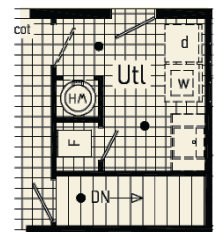

Replaces Butler Pantry

Optional Freestanding Tub with Shower

Omits Closet
opt

Optional 4'x6' Walk-In Tile Shower

Optional Stairwell

Your Independent Retailer is:

20898 Paint Blvd
Shippenville, PA 16254
(814) 226-9210