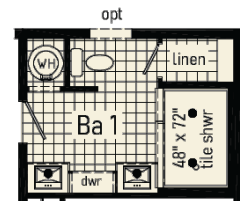

AC28483D

Elite 2

Scan to Watch Video!

opt 26'-8" dormer w/ box-bay 77

Curb Side Exterior Options

Elite 3

AC28523D

1333 sqft

2852

Scan to Watch Video!

Optional Freestanding Tub with Shower (omits linen)

Optional 4'x6' Walk-In Tile Shower

Optional Stairwell

1387 sqft

2852

AC28523E