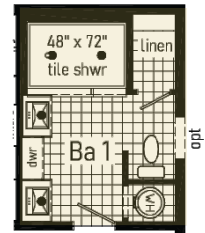

Elite 4

Scan to
Watch Video!

Optional Urban Kitchen
Includes std 42" ht. overhead cabs
8' max. ceiling height

Optional Stairwell

Curb Side Exterior Options

1493 sqft

2856

AC28563G

Elite 6

Scan to
Watch Video!

Optional
Freestanding Tub
with Shower
(omits linen)

Optional
4'x6' Walk-In
Tile Shower

Optional
Stairwell
(omits g.c.)

1600 sqft 2860

AC28603F

Elite 8

Scan to Watch Video!

Optional Freestanding Tub with Shower

Optional 4'x6' Walk-In Tile Shower

Optional Stairwell

Elite 9

AC28603G

1600 sqft

2860