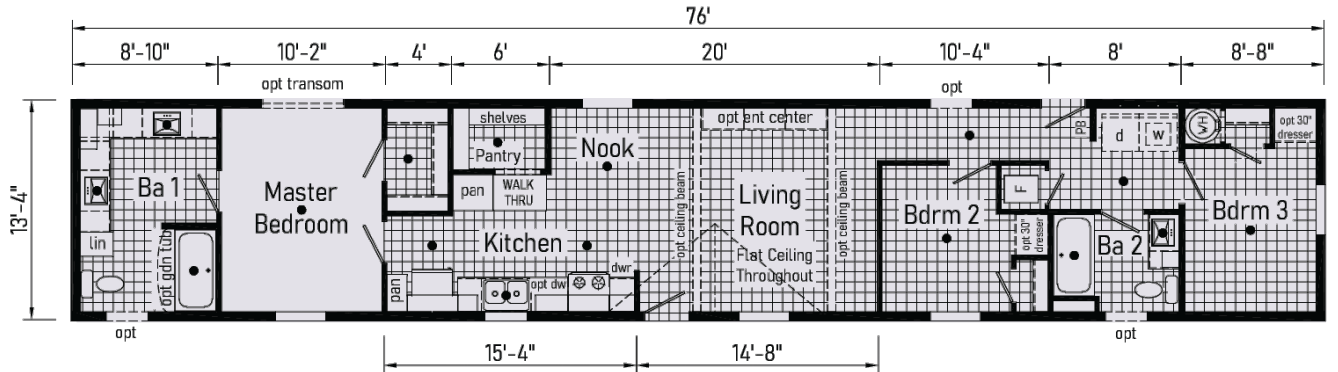

Scan to
Watch Video!

AC14763D

1013 sqft

1476

Mimas