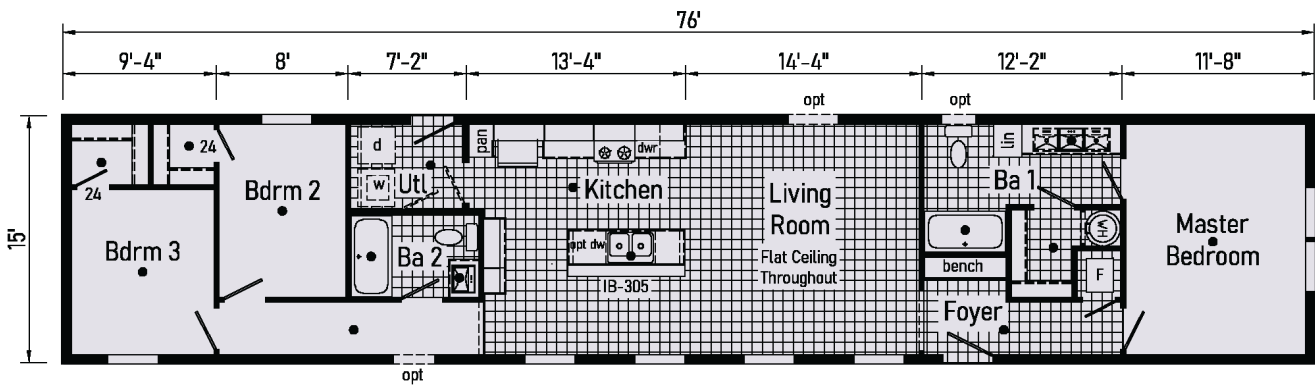

1140 sqft

1676

AC16763B

Neptune

Scan to
Watch Video!